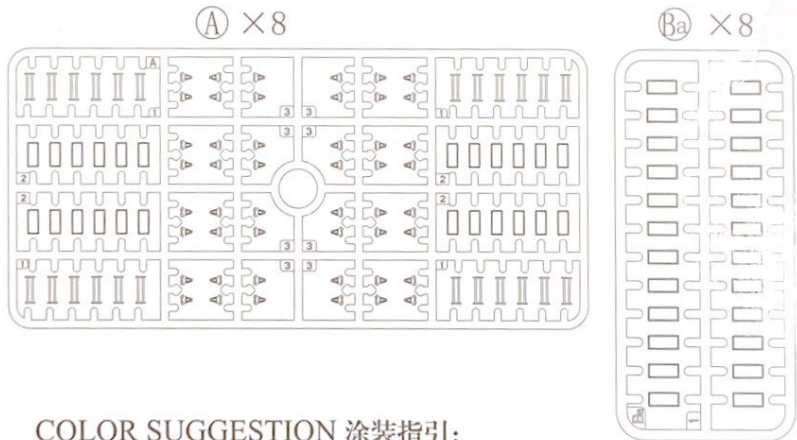

ASSEMBLY GUIDE 组装说明:

★ Caution: Each set x83 pc 注意: 每组需装83枚 x2 2 sets needed 同样的制作两组

★ A1 and Ba1, A2 not cement A1与Ba1, A2 不用粘合

★ please careful to glue the parts, too much glue will influence the action of movable 请小心使用胶水, 过多胶水会影响履带活动

PARTS LIST 零件展示图:

COLOR SUGGESTION 涂装指引:

Color 涂料表	MR.Hobby	Hobby Color	Humbrol	Tamiya
Steel Stahl 黑铁色	H-18	C-28	53	/
Tyre black Reifenschwarz 轮胎黑	H-77	C-137	85	/