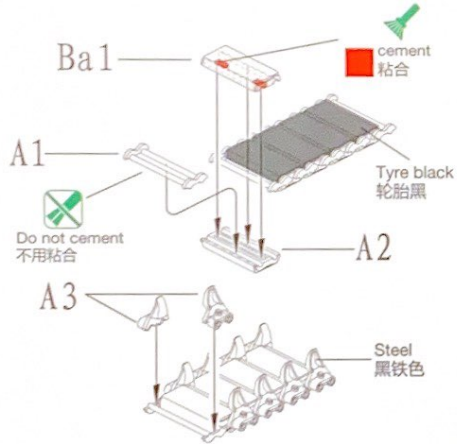

ASSEMBLY GUIDE 组装说明:

★ Caution: Each set x83 pc 注意: 每组需装83枚 x2 2 sets needed 同样的制作两组

★ A1 and Ba1, A2 not cement A1与Ba1, A2 不用粘合

★ please careful to glue the parts, too much glue will influence the action of movable 请小心使用胶水, 过多胶水会影响履带活动

PARTS LIST 零件展示图:

COLOR SUGGESTION 涂装指引:

Color 涂料表	MR.Hobby	Hobby Color	Humbrol	Tamiya
Steel Stahl 黑铁色	H-18	C-28	53	/
Tyre black Reifenschwarz 轮胎黑	H-77	C-137	85	/