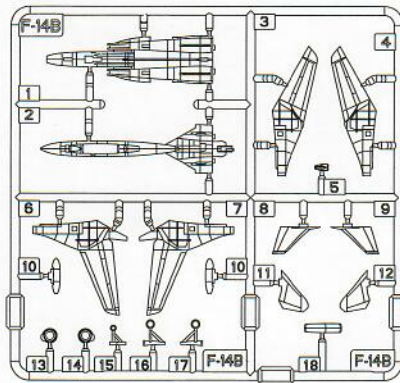

贴纸和涂装请参照侧图
Marking and painting refer to profiles.

Copyright © 2007