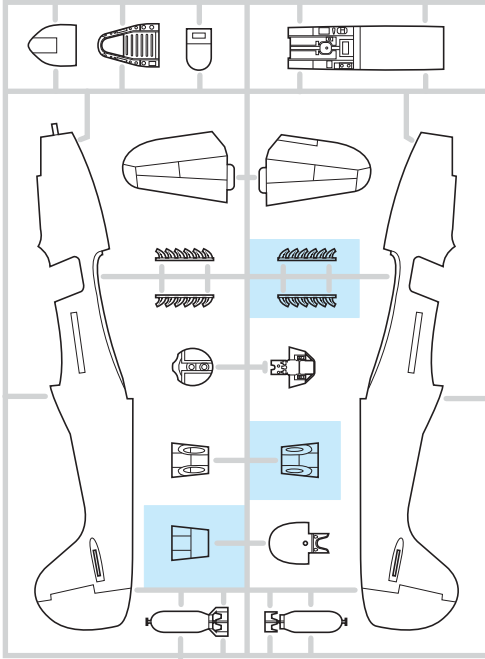

8473
1:48

P-39Q Airacobra

eduard
WEEKEND
EDITION

PLASTIC PARTS

A>

B>

CLEAR PARTS

C>