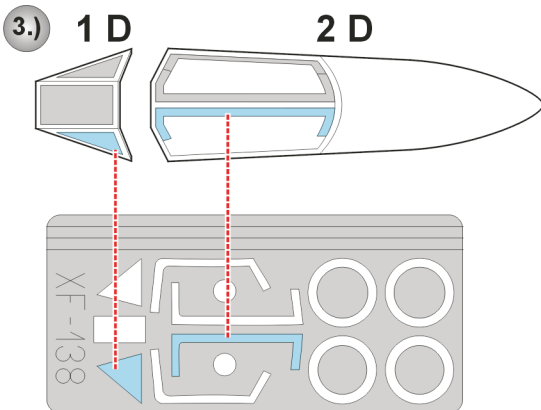

eduard
Express Mask

Ta-152

The die-cut mask for accurate canopy frame painting of the
Italeri 1/48 KIT

XF 138

5.)
INTERIOR COLOR

6.)
CAMOUFLAGE COLOR

REFERENCES: Model Art #577 - Focke-Wulf Fw190D & Ta152