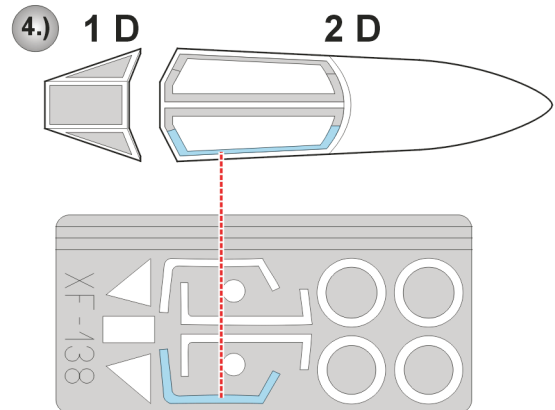

eduard
Express Mask

Ta-152

The die-cut mask for accurate canopy frame painting of the
Italeri 1/48 KIT

XF 138

5.)
INTERIOR COLOR

6.)
CAMOUFLAGE COLOR

REFERENCES: Model Art #577 - Focke-Wulf Fw190D & Ta152