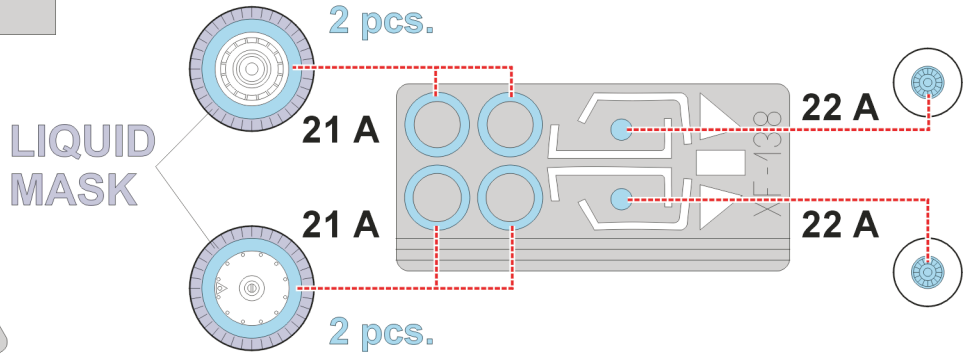

eduard
Express Mask

Ta-152

The die-cut mask for accurate canopy frame painting of the
Italeri 1/48 KIT

XF 138

5.)
INTERIOR COLOR

6.)
CAMOUFLAGE COLOR

REFERENCES: Model Art #577 - Focke-Wulf Fw190D & Ta152