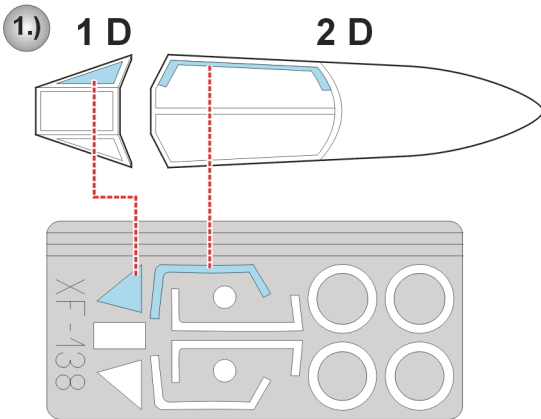

eduard
Express Mask

Ta-152

The die-cut mask for accurate canopy frame painting of the
Italeri 1/48 KIT

XF 138

5.)
INTERIOR COLOR

6.)
CAMOUFLAGE COLOR

REFERENCES: Model Art #577 - Focke-Wulf Fw190D & Ta152