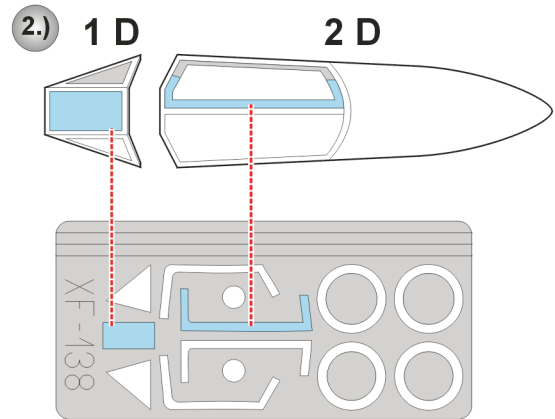

eduard
Express Mask

Ta-152

The die-cut mask for accurate canopy frame painting of the
Italeri 1/48 KIT

XF 138

5.)
INTERIOR COLOR

6.)
CAMOUFLAGE COLOR

REFERENCES: Model Art #577 - Focke-Wulf Fw190D & Ta152