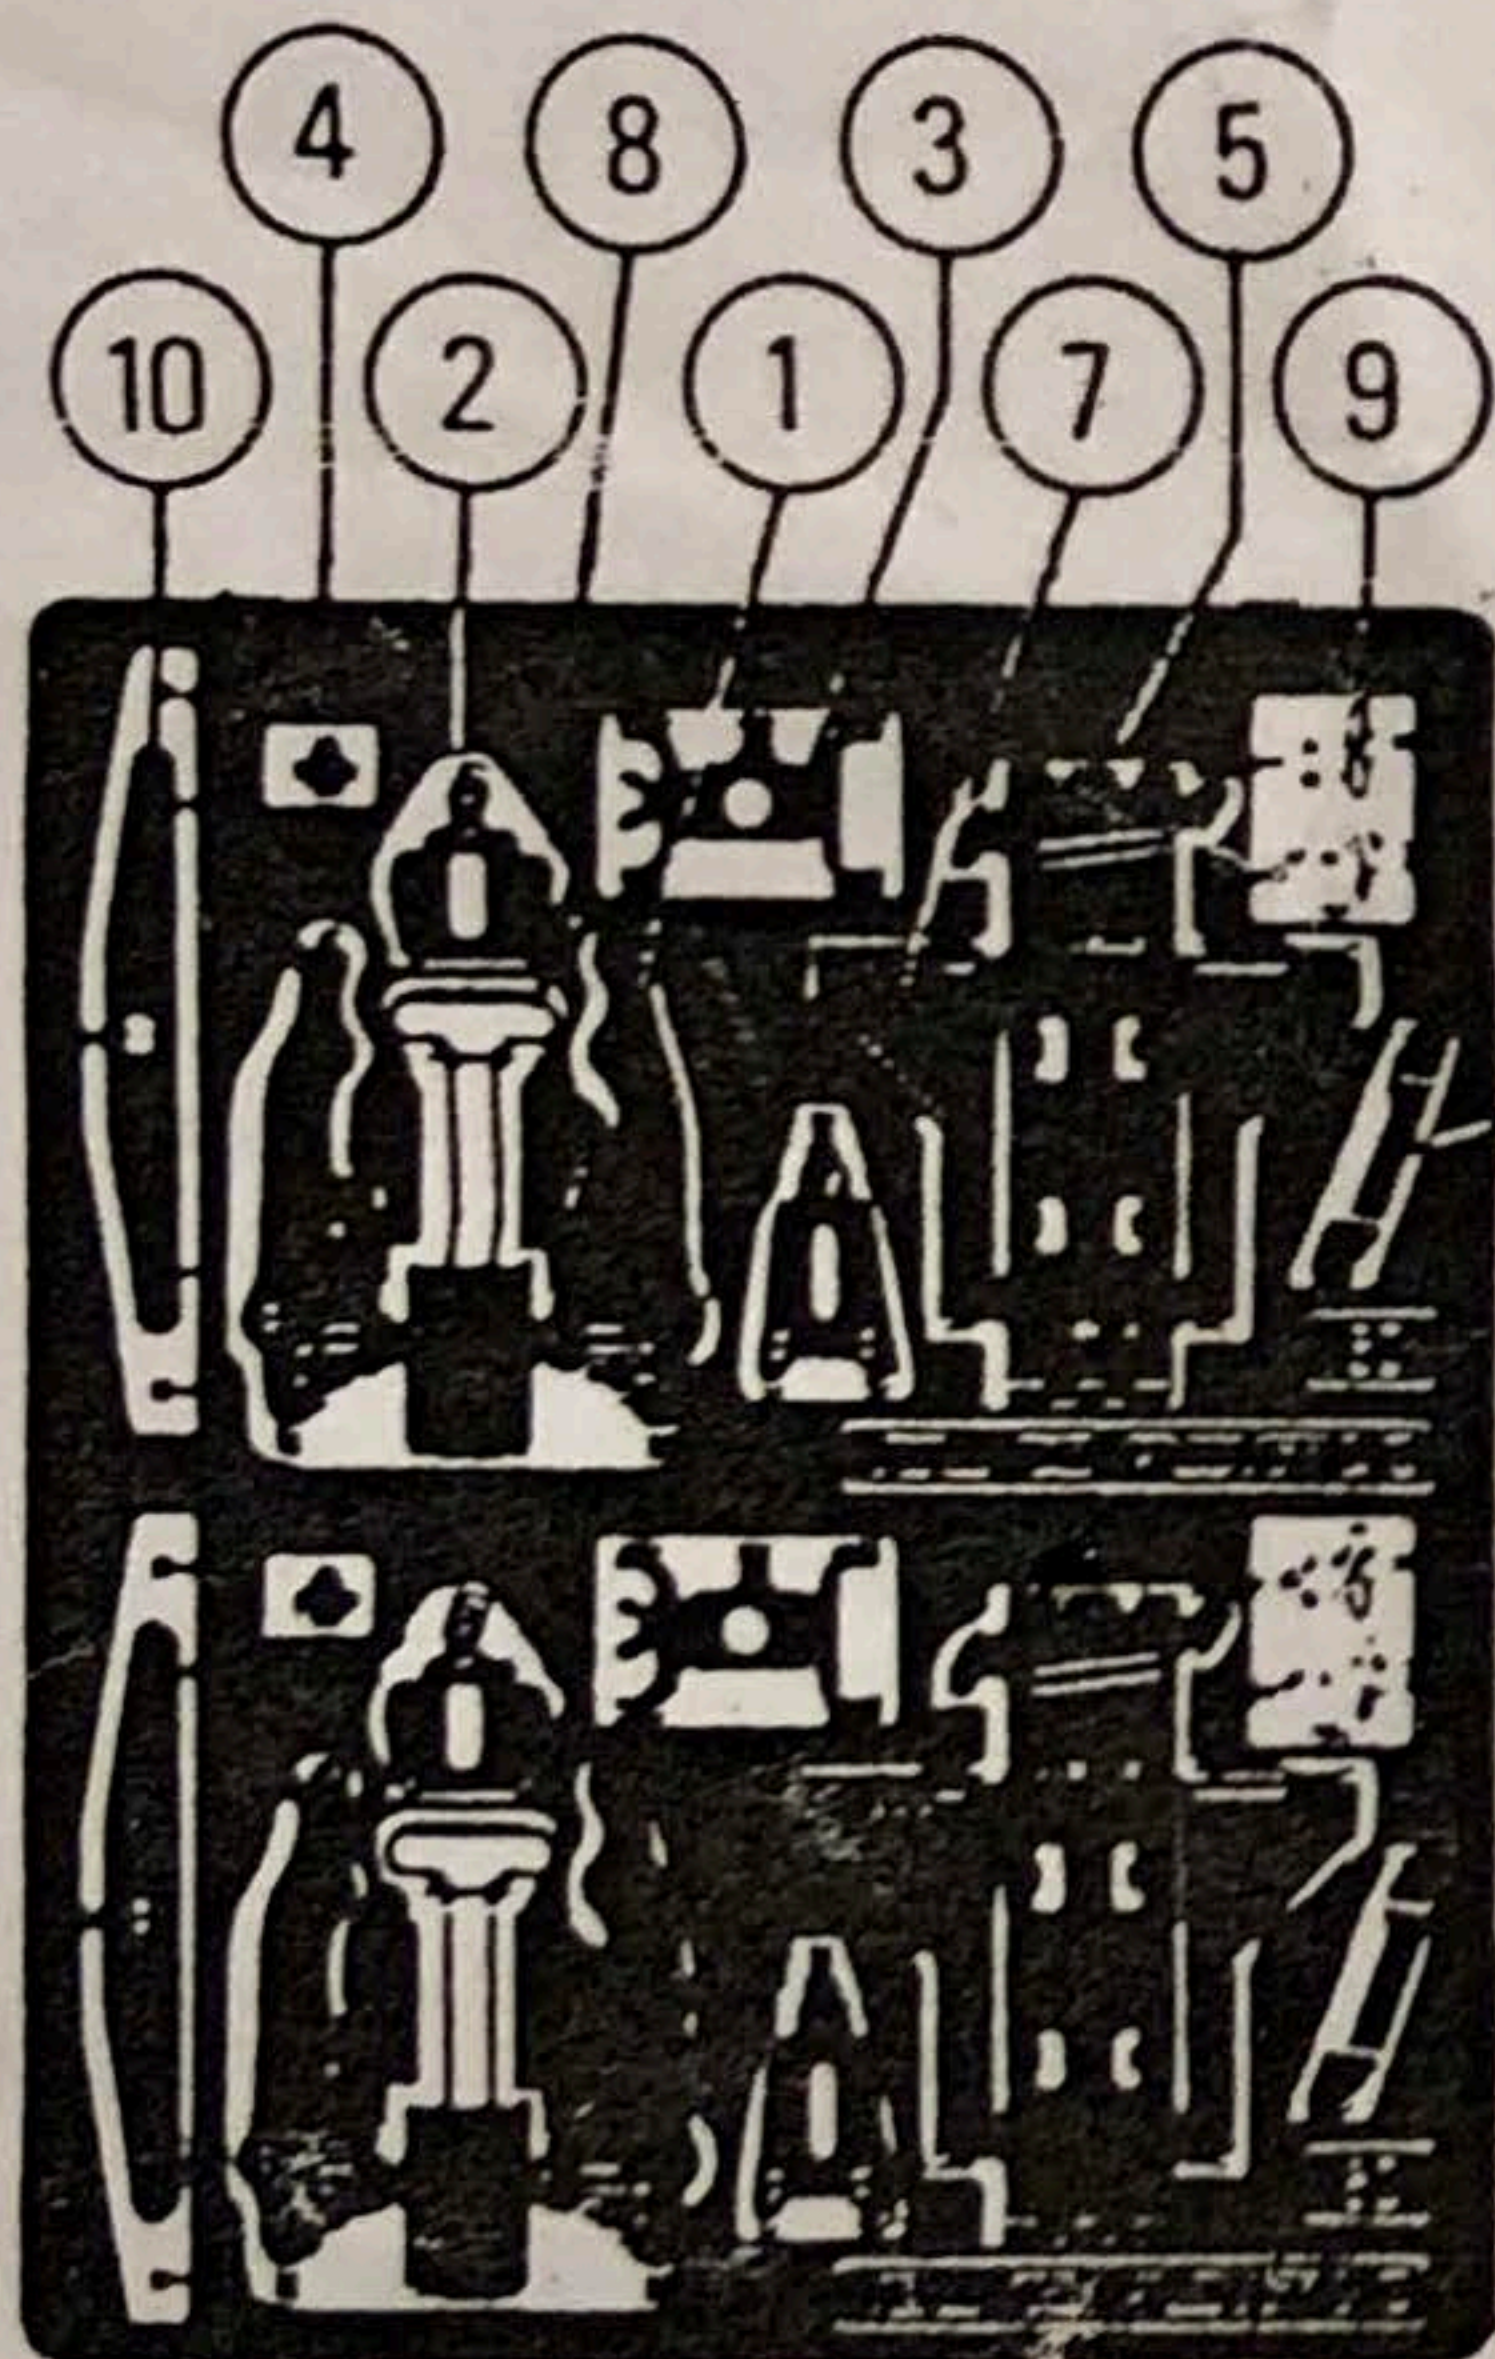

the world in scale

1/35

.50 Cal MACHINEGUN

Nº 372

Caution  
This kit can only be assembled using  
cyanoacrylate glue.  
Work in well-ventilated areas only.