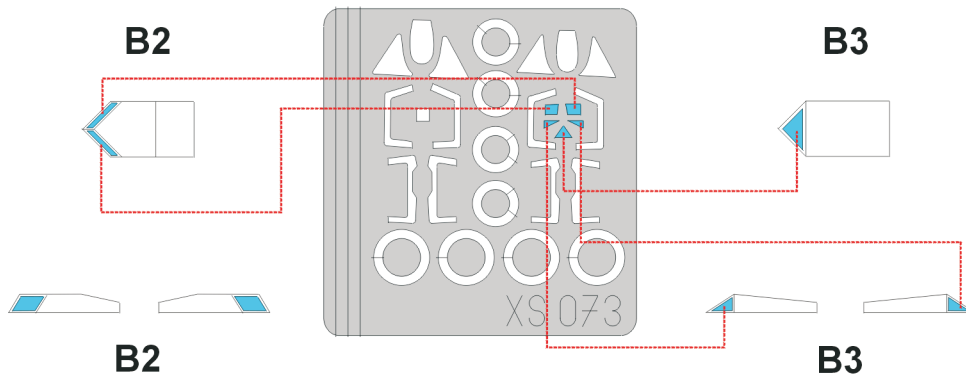

eduard
Express Mask

XS 073

MiG-23 / 27 Flogger

The die-cut mask for accurate canopy frame painting of the
Italeri 1/72 KIT

USED

PUBLICATIONS: 4+publications: Mig-23 / fighter variants

A21

A66

A65

eduard
Express Mask

XS 073

MiG-23 / 27 Flogger

The die-cut mask for accurate canopy frame painting of the
Italeri 1/72 KIT

1.)

INTERIOR COLOR

2.)