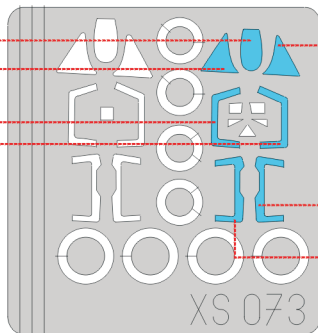

LIQUID MASK

3.)