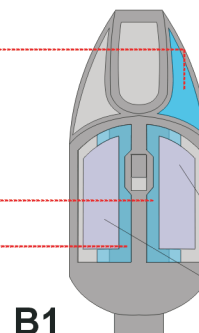

LIQUID MASK