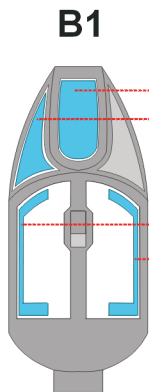

LIQUID MASK

3.)