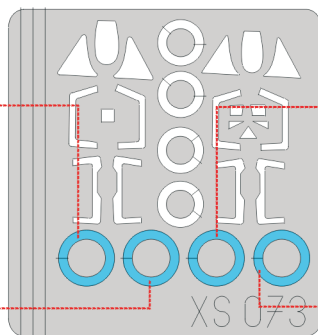

eduard
Express Mask

XS 073

MiG-23 / 27 Flogger

The die-cut mask for accurate canopy frame painting of the
Italeri 1/72 KIT

USED

PUBLICATIONS: 4+publications: Mig-23 / fighter variants

A21

A66

A65

eduard
Express Mask

XS 073

MiG-23 / 27 Flogger

The die-cut mask for accurate canopy frame painting of the
Italeri 1/72 KIT

1.)

INTERIOR COLOR

2.)