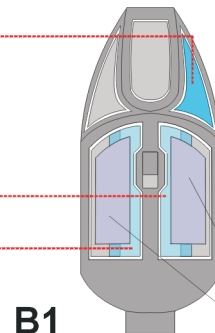

RUBBER COLOR

4.)

LIQUID MASK

5.)