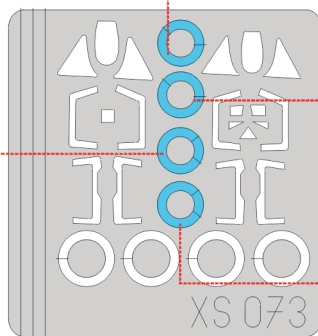

eduard
Express Mask

XS 073

MiG-23 / 27 Flogger

The die-cut mask for accurate canopy frame painting of the
Italeri 1/72 KIT

USED

PUBLICATIONS: 4+publications: Mig-23 / fighter variants

A21

A66

A65

eduard
Express Mask

XS 073

MiG-23 / 27 Flogger

The die-cut mask for accurate canopy frame painting of the
Italeri 1/72 KIT

1.)

INTERIOR COLOR

2.)