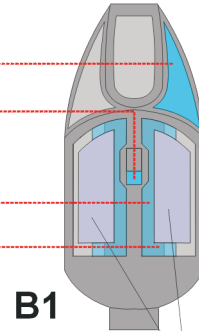

A65

eduard
Express Mask

XS 073

MiG-23 / 27 Flogger

The die-cut mask for accurate canopy frame painting of the
Italeri 1/72 KIT

1.)

INTERIOR COLOR

2.)