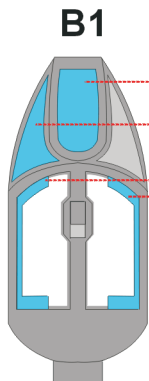

eduard
Express Mask

XS 073

MiG-23 / 27 Flogger

The die-cut mask for accurate canopy frame painting of the
Italeri 1/72 KIT

USED

PUBLICATIONS: 4+publications: Mig-23 / fighter variants

A21

A66

A65

eduard
Express Mask

XS 073

MiG-23 / 27 Flogger

The die-cut mask for accurate canopy frame painting of the
Italeri 1/72 KIT

1.)

INTERIOR COLOR

2.)

LIQUID MASK

3.)

RUBBER COLOR

4.)

LIQUID MASK

5.)

CAMOUFLAGE COLOR

6.)