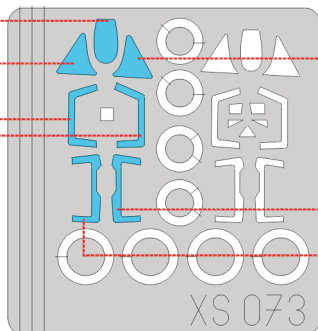

CAMOUFLAGE COLOR

6.)