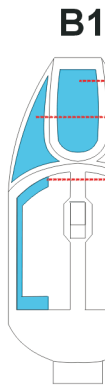

eduard
Express Mask

XS 073

MiG-23 / 27 Flogger

The die-cut mask for accurate canopy frame painting of the
Italeri 1/72 KIT

USED

PUBLICATIONS: 4+publications: Mig-23 / fighter variants

A21

A66

A65

eduard
Express Mask

XS 073

MiG-23 / 27 Flogger

The die-cut mask for accurate canopy frame painting of the
Italeri 1/72 KIT

1.)

INTERIOR COLOR

2.)

LIQUID MASK

3.)

RUBBER COLOR

4.)

LIQUID MASK

5.)

CAMOUFLAGE COLOR

6.)