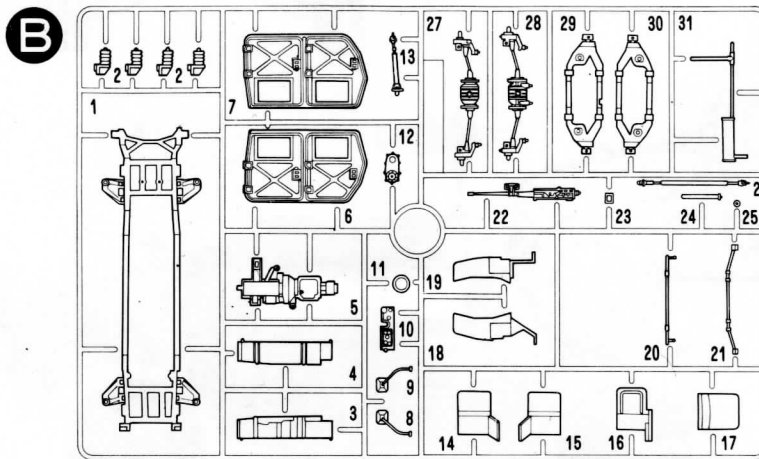

1 Frame and Suspension

2 Engine and Driveline

Assembled Chassis

3 Fuel Tank

4 Interior

5 Body side Assembly

6 Dashboard and Seats

10 Machine Guns

11 Figure

12 Final Assembly

C49

Rear Hatch Interior View

OLIVE DRAB or DESERT TAN

(Dark) FLAT BLACK
 (Med) FLAT EARTH
 (Light) FLAT OLIVE GREEN

| | | | |
|-----------|-----------|-----------------|-----------|
| ENGLISH | FRENCH | GERMAN | ITALIAN |
| BLACK | NOIR | SCHWARZ | NERO |
| SILVER | ARGENT | SILBERN | ARGENTO |
| GUNMETAL | METALLIC | METALLIC | METALLICO |
| ALUMINIUM | ALUMINIUM | ALUMINIUMFARBEN | ALLUMINIO |
| GRAY | GRIS | GRAU | GRIGIO |
| WHITE | BLANCO | WEISS | BIANCO |
| RED | ROUGE | ROT | ROSSO |
| YELLOW | JAUNE | GELB | GIALLO |
| GREEN | VERT | GRÜN | VERDE |
| BROWN | BRUN | BRÄUN | MARRONE |
| GOLD | DORE | GOLD | DORADO |
| AMBER | AMBRE | BERNSTEINFARBEN | AMBRA |
| GLOSS | LUSTRE | GLANZENDES | BRILLANTE |
| FLAT | TERNE | GLANZLOSES | OPACO |

Parts Locating Diagram

(4) Tires
 (1) Screen
 (1) Decal

1350

Micraft Models Inc.
 1510 W. 228th St.
 Torrance, Calif 90501

© 1992 Micraft Models Inc.

ACADEMY
MINICRAFT