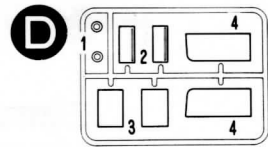

Parts Locating Diagram

(4) Tires
(1) Screen
(1) Decal