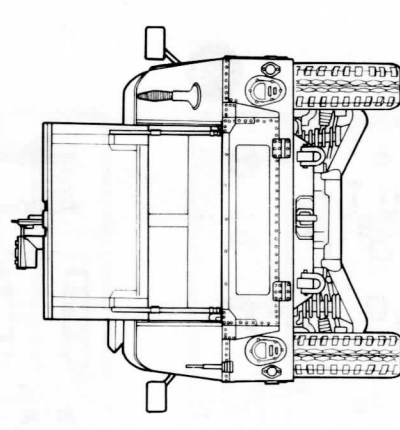

1 Frame and Suspension

2 Engine and Driveline

Assembled Chassis

3 Fuel Tank

4 Interior

5 Body side Assembly

6 Dashboard and Seats

10 Machine Guns

11 Figure

12 Final Assembly

C49

Rear Hatch Interior View

OLIVE DRAB or DESERT TAN

(Dark) FLAT BLACK
 (Med) FLAT EARTH
 (Light) FLAT OLIVE GREEN

| | | | |
|-----------|-----------|-----------------|-----------|
| ENGLISH | FRENCH | GERMAN | ITALIAN |
| BLACK | NOIR | SCHWARZ | NERO |
| SILVER | ARGENT | SILBERN | ARGENTO |
| GUNMETAL | METALLIC | METALLIC | METALLICO |
| ALUMINIUM | ALUMINIUM | ALUMINIUMFARBEN | ALLUMINIO |
| GRAY | GRIS | GRAU | GRIGIO |
| WHITE | BLANCO | WEISS | BIANCO |
| RED | ROUGE | ROT | ROSSO |
| YELLOW | JAUNE | GELB | GIALLO |
| GREEN | VERT | GRÜN | VERDE |
| BROWN | BRUN | BRÄUN | MARRONE |
| GOLD | DORE | GOLD | DORADO |
| AMBER | AMBRE | BERNSTEINFARBEN | AMBRA |
| GLOSS | LUSTRE | GLANZENDES | BRILLANTE |
| FLAT | TERNE | GLANZLOSES | OPACO |