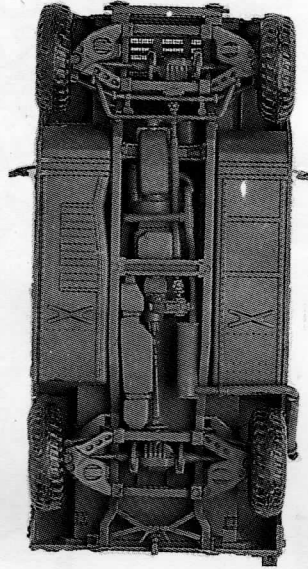

HUMMER

M 1025 ARMORED JEEP

1:35 SCALE

HMMWV: High Mobility Multi-Purpose Wheeled Vehicle

1350

**ACADEMY
MINICRAFT**

Cement Parts
 Coller
 Kleben
 Pegar
 Incollare
 Colar
 Kleven

DO NOT cement
 No pas coller
 Nicht kleben
 No pegar
 Non incollare
 Nao colar
 Niet kleven

Cut away
 Couper
 Schneiden
 Cortar
 Tagliare
 Cortar
 Snijden

Optional parts
 Choix
 Auswahlmöglichkeit
 Eleccion
 Scelta
 Opcao
 Keuze

Repeat operation
 Répéter l'opération
 Vorgang wiederholen
 Repetir la operación
 Ripetere
 Repetir a operação
 Herhalen

1 Frame and Suspension

2 Engine and Driveline

Assembled Chassis

3 Fuel Tank

4 Interior

5 Body side Assembly

6 Dashboard and Seats

10 Machine Guns