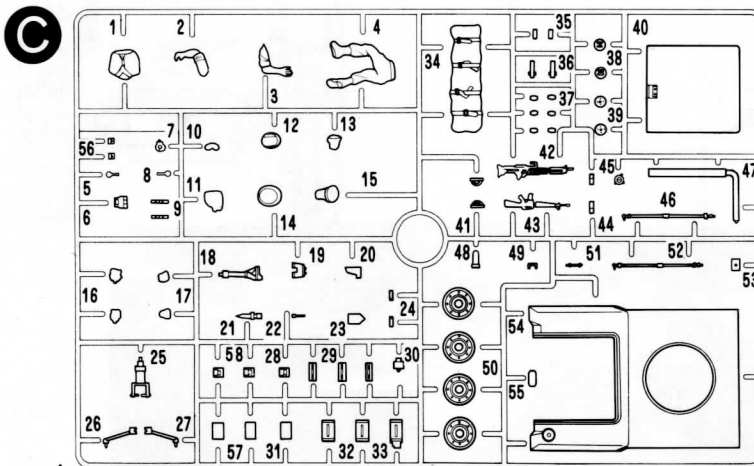

1 Frame and Suspension

2 Engine and Driveline

Assembled Chassis

3 Fuel Tank

4 Interior

5 Body side Assembly

6 Dashboard and Seats

10 Machine Guns

11 Figure

12 Final Assembly

C49

Rear Hatch Interior View

OLIVE DRAB or DESERT TAN

(Dark) FLAT BLACK
 (Med) FLAT EARTH
 (Light) FLAT OLIVE GREEN

| | | | |
|-----------|-----------|-----------------|-----------|
| ENGLISH | FRENCH | GERMAN | ITALIAN |
| BLACK | NOIR | SCHWARZ | NERO |
| SILVER | ARGENT | SILBERN | ARGENTO |
| GUNMETAL | METALLIC | METALLIC | METALLICO |
| ALUMINIUM | ALUMINIUM | ALUMINIUMFARBEN | ALLUMINIO |
| GRAY | GRIS | GRAU | GRIGIO |
| WHITE | BLANCO | WEISS | BIANCO |
| RED | ROUGE | ROT | ROSSO |
| YELLOW | JAUNE | GELB | GIALLO |
| GREEN | VERT | GRÜN | VERDE |
| BROWN | BRUN | BRÄUN | MARRONE |
| GOLD | DORE | GOLD | DORADO |
| AMBER | AMBRE | BERNSTEINFARBEN | AMBRA |
| GLOSS | LUSTRE | GLANZENDES | BRILLANTE |
| FLAT | TERNE | GLANZLOSES | OPACO |

Parts Locating Diagram

(4) Tires
 (1) Screen
 (1) Decal

1350

Micraft Models Inc.
 1510 W. 228th St.
 Torrance, Calif 90501

© 1992 Micraft Models Inc.

ACADEMY
MINICRAFT