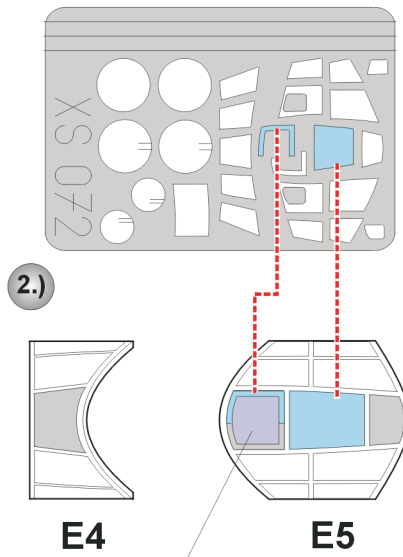

**eduard**  
**Express Mask**

**XS 072**

# Do-335 A Pfeil

The die-cut mask for accurate canopy frame painting of the  
*Revell / Dragon 1/72 KIT*

**LIQUID MASK**