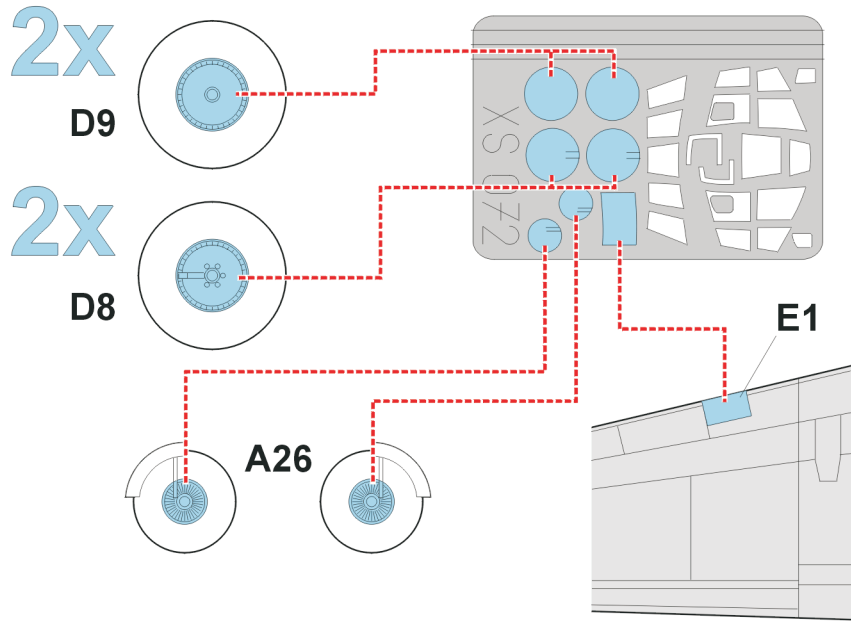

**eduard**  
**Express Mask**

**XS 072**

# Do-335 A Pfeil

The die-cut mask for accurate canopy frame painting of the  
*Revell / Dragon 1/72 KIT*

**LIQUID MASK**