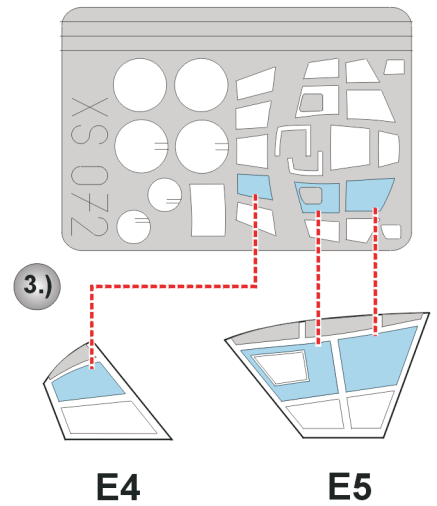

**eduard**  
**Express Mask**

**XS 072**

# Do-335 A Pfeil

The die-cut mask for accurate canopy frame painting of the  
*Revell / Dragon 1/72 KIT*

**LIQUID MASK**