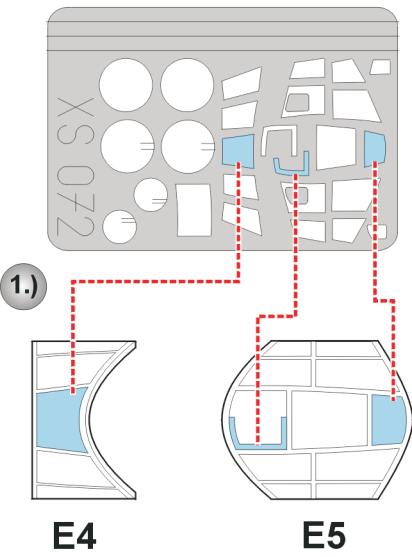

**eduard**  
**Express Mask**

**XS 072**

# Do-335 A Pfeil

The die-cut mask for accurate canopy frame painting of the  
*Revell / Dragon 1/72 KIT*

**LIQUID MASK**