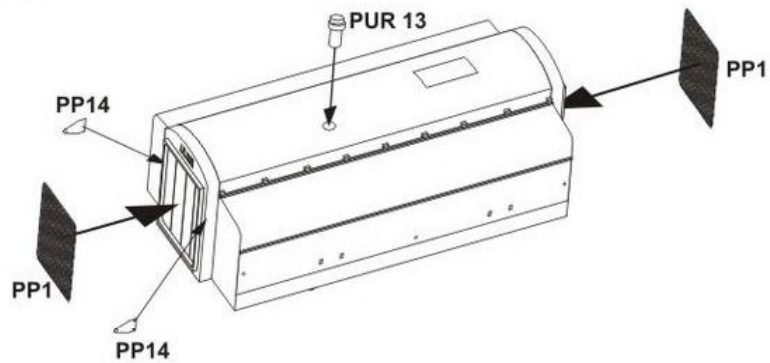

3 Sestava dílů modelu / Kit parts assembly