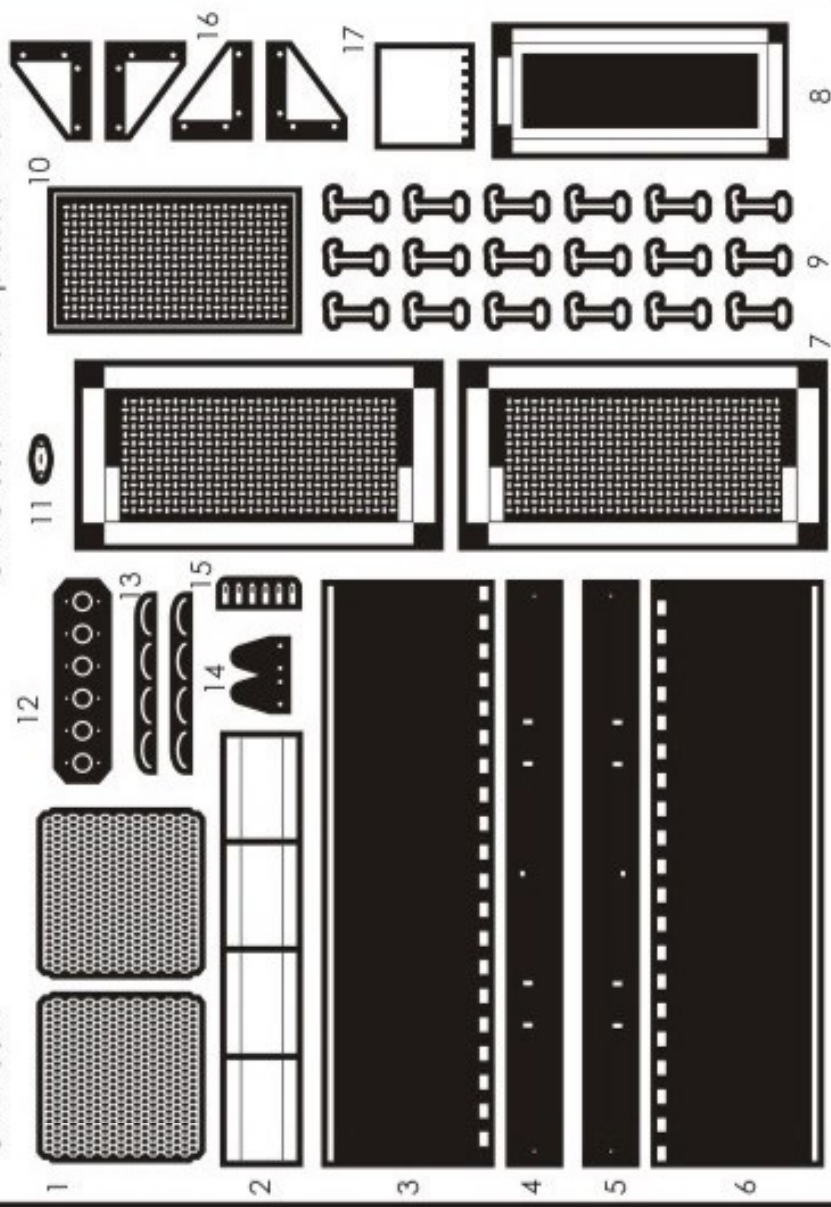

CMK 8027

GMC 353 Air compressor Le Roi