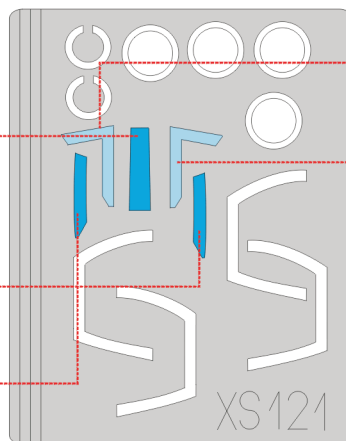

# Etendard

The die-cut mask for accurate canopy frame painting of the  
*Academy 1/72 KIT*

**REFERENCES:**  
REPLIC #5/1991

C29

LIQUID MASK

C29

LIQUID MASK

C25

D57

2.)

LIQUID MASK

1.)

D55

2.)

D55

LIQUID MASK