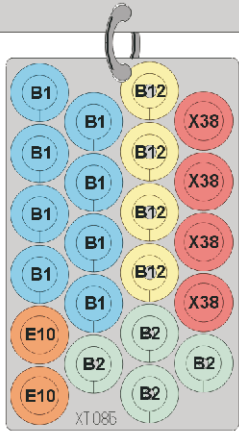

Krupp Protze Wheel Mask

The die-cut mask for accurate canopy frame painting of the
1/35 scale

- B1
- B2
- B12
- E10
- X38

1. B1,B2,B12,
X10,X38
TIRE

2.

3.

CAMOUFLAGE

4.

1. B1,B2,B12,
X10,X38
CAMOUFLAGE

2.

3.

LIQUID MASK
TIRE

4.