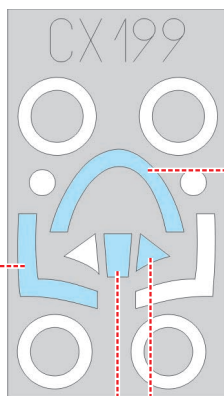

D4 + D8

LIQUID MASK
MASCOL

1.)

D5