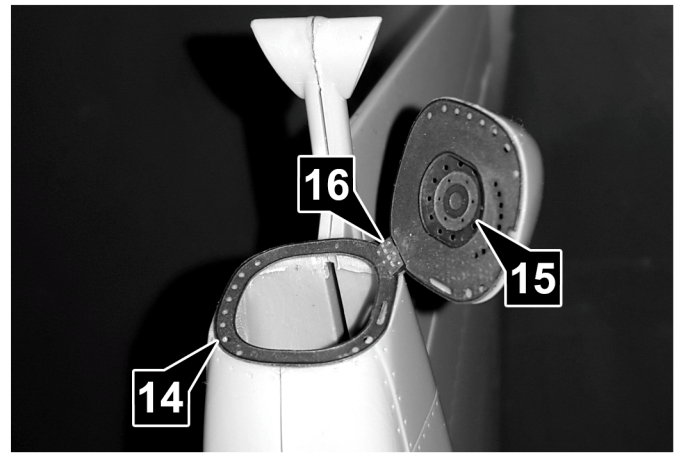

Exterior Detail Set for Revell 1:32nd F-4F Phantom II

Rear Canopy External Mirrors

Photo-etch and instruction sheet by **Es-haq Khosravi**
For more visit: www.kma-modeller.com
[facebook.com/kmaModeller/](https://www.facebook.com/kmaModeller/)
Contact us: E-mail: info@kma-modeller.com
Tel: +98 936 651 6401
Khosravi Modeling Accessories **MODELLER** ©2016 All rights reserved.