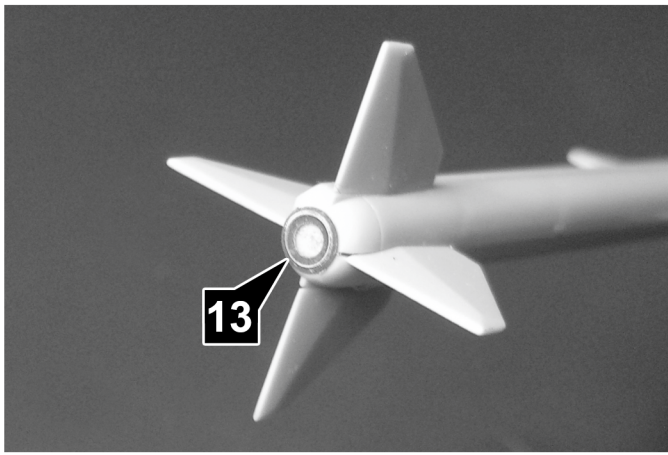

Exterior Detail Set for Revell 1:32nd F-4F Phantom II

Rear Canopy External Mirrors

Photo-etch and instruction sheet by **Es-haq Khosravi**
For more visit: www.kma-modeller.com
[facebook.com/kmaModeller/](https://www.facebook.com/kmaModeller/)
Contact us: E-mail: info@kma-modeller.com
Tel: +98 936 651 6401
Khosravi Modeling Accessories **MODELLER** ©2016 All rights reserved.