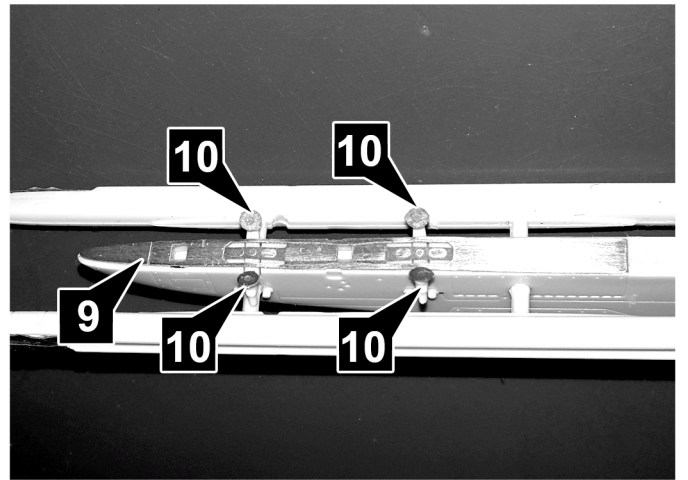

Exterior Detail Set for Revell 1:32nd F-4F Phantom II

Rear Canopy External Mirrors

Photo-etch and instruction sheet by **Es-haq Khosravi**
For more visit: www.kma-modeller.com
[facebook.com/kmaModeller/](https://www.facebook.com/kmaModeller/)
Contact us: E-mail: info@kma-modeller.com
Tel: +98 936 651 6401
Khosravi Modeling Accessories **MODELLER** ©2016 All rights reserved.