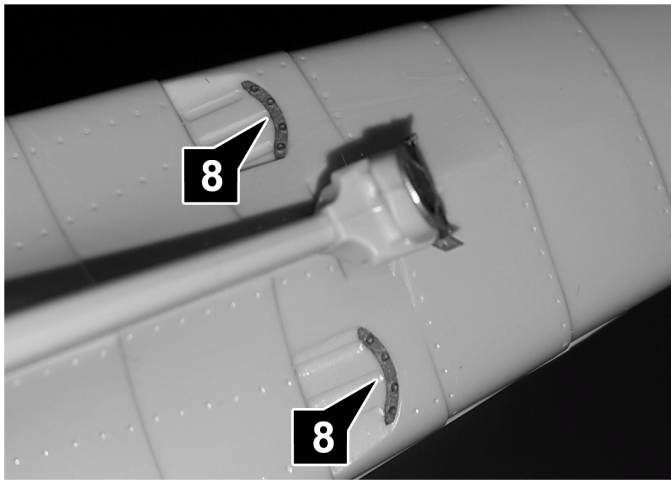

Exterior Detail Set for Revell 1:32nd F-4F Phantom II

Rear Canopy External Mirrors

Photo-etch and instruction sheet by **Es-haq Khosravi**
For more visit: www.kma-modeller.com
[facebook.com/kmaModeller/](https://www.facebook.com/kmaModeller/)
Contact us: E-mail: info@kma-modeller.com
Tel: +98 936 651 6401
Khosravi Modeling Accessories **MODELLER** ©2016 All rights reserved.