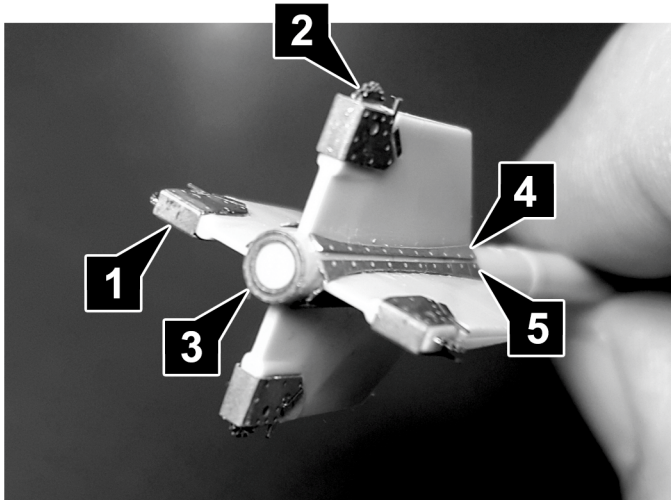

Exterior Detail Set for Revell 1:32nd F-4F Phantom II

Rear Canopy External Mirrors

Photo-etch and instruction sheet by **Es-haq Khosravi**
For more visit: www.kma-modeller.com
[facebook.com/kmaModeller/](https://www.facebook.com/kmaModeller/)
Contact us: E-mail: info@kma-modeller.com
Tel: +98 936 651 6401
Khosravi Modeling Accessories **MODELLER** ©2016 All rights reserved.