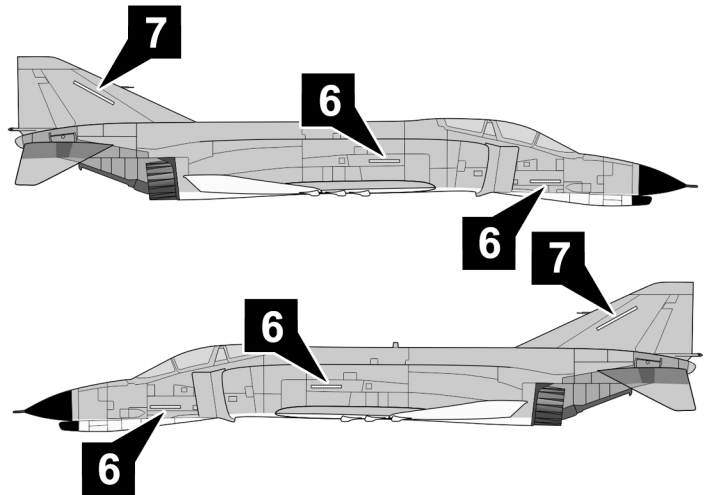

Exterior Detail Set for Revell 1:32nd F-4F Phantom II

Rear Canopy External Mirrors

Photo-etch and instruction sheet by **Es-haq Khosravi**
For more visit: www.kma-modeller.com
[facebook.com/kmaModeller/](https://www.facebook.com/kmaModeller/)
Contact us: E-mail: info@kma-modeller.com
Tel: +98 936 651 6401
Khosravi Modeling Accessories **MODELLER** ©2016 All rights reserved.