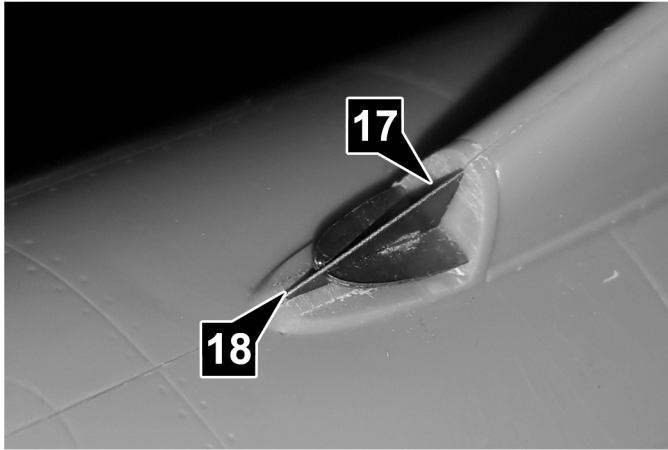

Exterior Detail Set for Revell 1:32nd F-4F Phantom II

Rear Canopy External Mirrors

Photo-etch and instruction sheet by **Es-haq Khosravi**
For more visit: www.kma-modeller.com
[facebook.com/kmaModeller/](https://www.facebook.com/kmaModeller/)
Contact us: E-mail: info@kma-modeller.com
Tel: +98 936 651 6401
Khosravi Modeling Accessories **MODELLER** ©2016 All rights reserved.