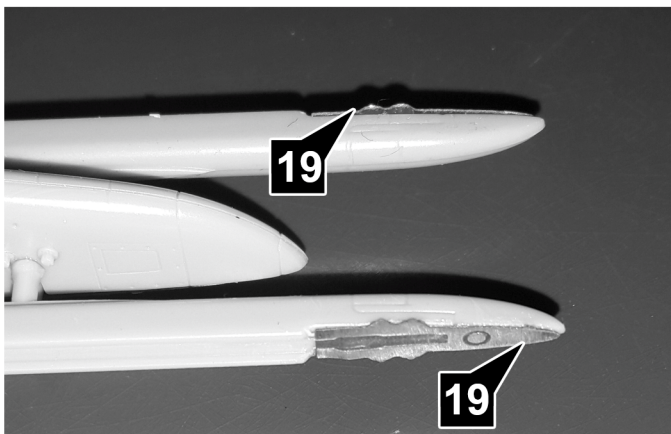

Exterior Detail Set for Revell 1:32nd F-4F Phantom II

Rear Canopy External Mirrors

Photo-etch and instruction sheet by **Es-haq Khosravi**
For more visit: www.kma-modeller.com
[facebook.com/kmaModeller/](https://www.facebook.com/kmaModeller/)
Contact us: E-mail: info@kma-modeller.com
Tel: +98 936 651 6401
Khosravi Modeling Accessories **MODELLER** ©2016 All rights reserved.