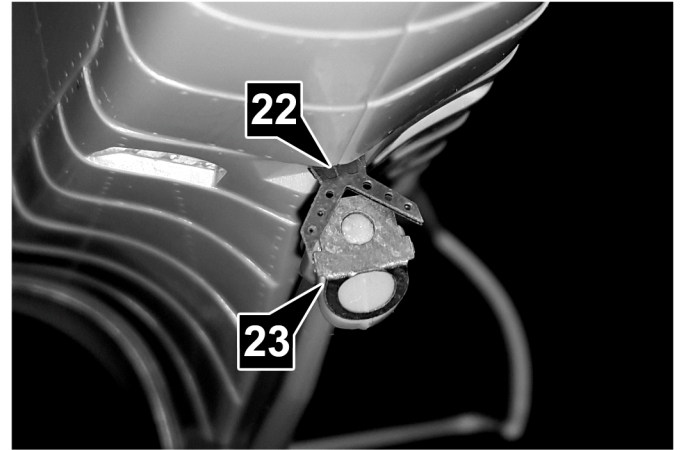

Exterior Detail Set for Revell 1:32nd F-4F Phantom II

Rear Canopy External Mirrors

Photo-etch and instruction sheet by **Es-haq Khosravi**
For more visit: www.kma-modeller.com
[facebook.com/kmaModeller/](https://www.facebook.com/kmaModeller/)
Contact us: E-mail: info@kma-modeller.com
Tel: +98 936 651 6401
Khosravi Modeling Accessories **MODELLER** ©2016 All rights reserved.