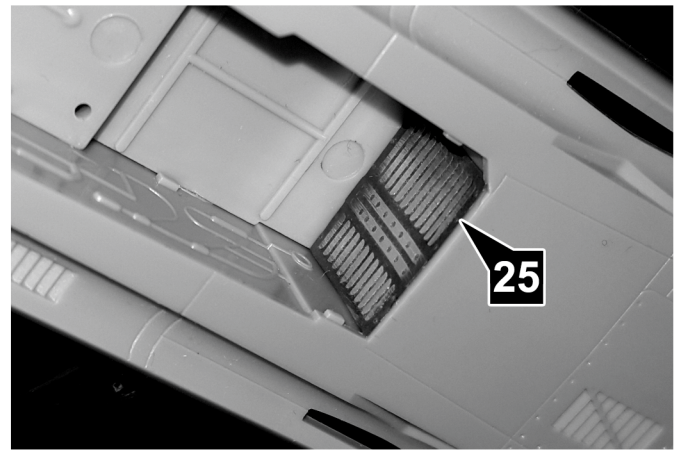

Exterior Detail Set for Revell 1:32nd F-4F Phantom II

Rear Canopy External Mirrors

Photo-etch and instruction sheet by **Es-haq Khosravi**
For more visit: www.kma-modeller.com
[facebook.com/kmaModeller/](https://www.facebook.com/kmaModeller/)
Contact us: E-mail: info@kma-modeller.com
Tel: +98 936 651 6401
Khosravi Modeling Accessories **MODELLER** ©2016 All rights reserved.