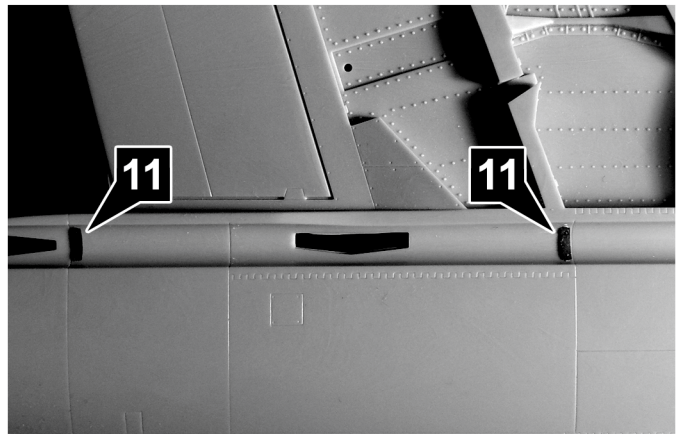

Exterior Detail Set for Revell 1:32nd F-4F Phantom II

Rear Canopy External Mirrors

Photo-etch and instruction sheet by **Es-haq Khosravi**
For more visit: www.kma-modeller.com
[facebook.com/kmaModeller/](https://www.facebook.com/kmaModeller/)
Contact us: E-mail: info@kma-modeller.com
Tel: +98 936 651 6401
Khosravi Modeling Accessories **MODELLER** ©2016 All rights reserved.