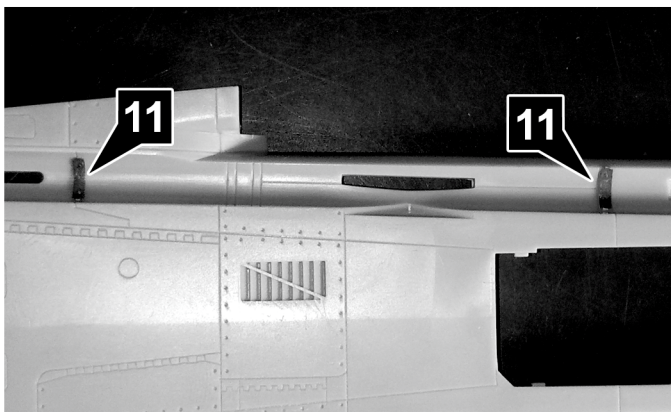

Exterior Detail Set for Revell 1:32nd F-4F Phantom II

Rear Canopy External Mirrors

Photo-etch and instruction sheet by **Es-haq Khosravi**
For more visit: www.kma-modeller.com
[facebook.com/kmaModeller/](https://www.facebook.com/kmaModeller/)
Contact us: E-mail: info@kma-modeller.com
Tel: +98 936 651 6401
Khosravi Modeling Accessories **MODELLER** ©2016 All rights reserved.