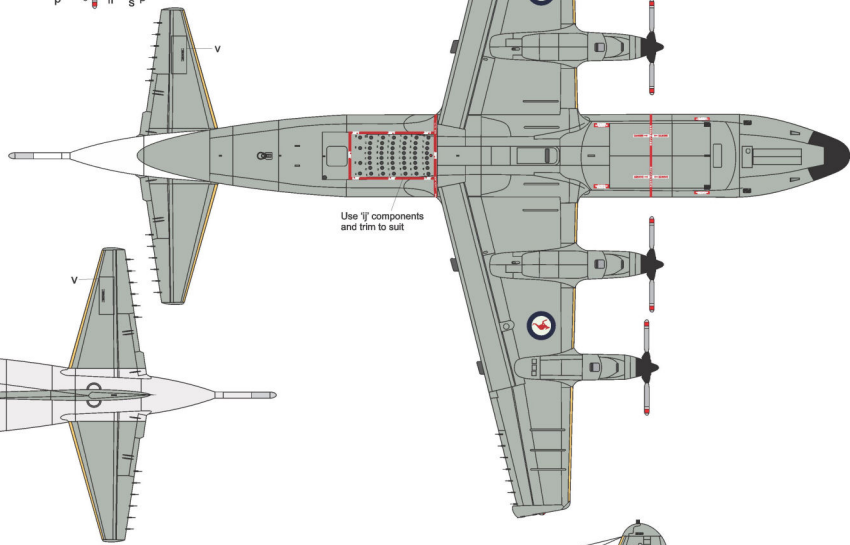

ROYAL AUSTRALIAN AIR FORCE
P-3C ORION
 11 SQUADRON

Trim decal front/
 rear to suit

Trim decal front/
 rear to suit

ROYAL AUSTRALIAN AIR FORCE
P-3C ORION
 11 SQUADRON

Grey 26440 Gunze Sangyo 325

ROYAL AUSTRALIAN AIR FORCE
P-3C ORION
 FINCASTLE1988

Trim decal front/
 rear to suit

Grey 26440 Gunze Sangyo 325

DEKLS
 PROS YOUR AIRCRAFTS

ROYAL AUSTRALIAN AIR FORCE
P-3C ORION
 11 SQUADRON

A9-656
 A9-663

Lovis roundel with regular
 colour stencils/ markings.
 Note aircraft serial on
 empennage. Scheme
 known to be applied to
A9-656
A9-663

Use 'j' components
 and trim to suit

Use 'if' parts
 trim to suit

ROYAL AUSTRALIAN AIR FORCE
P-3C ORION
 492 ~~10~~ SQUADRON