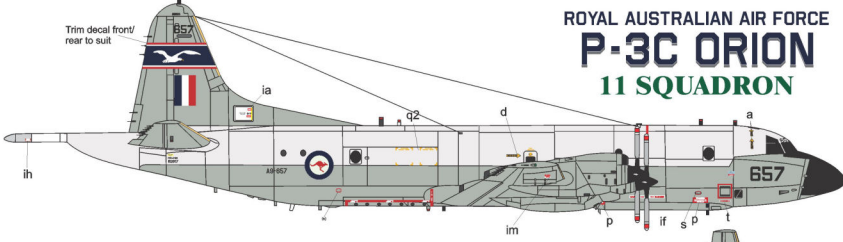

ROYAL AUSTRALIAN AIR FORCE
P-3C ORION
 11 SQUADRON

Trim decal front/
 rear to suit

Trim decal front/
 rear to suit

ROYAL AUSTRALIAN AIR FORCE
P-3C ORION
 11 SQUADRON

Grey 26440 Gunze Sangyo 325

ROYAL AUSTRALIAN AIR FORCE
P-3C ORION
 FINCASTLE1988

Trim decal front/
 rear to suit

Grey 26440 Gunze Sangyo 325

DEKLS
 PROS YOUR AIRCRAFTS

ROYAL AUSTRALIAN AIR FORCE
P-3C ORION
 11 SQUADRON

A9-656
 A9-663

Lovis roundel with regular
 colour stencils/ markings.
 Note aircraft serial on
 empennage. Scheme
 known to be applied to
A9-656
A9-663

Use 'j' components
 and trim to suit

Use 'if' parts
 trim to suit

ROYAL AUSTRALIAN AIR FORCE
P-3C ORION
 492 ~~10~~ SQUADRON