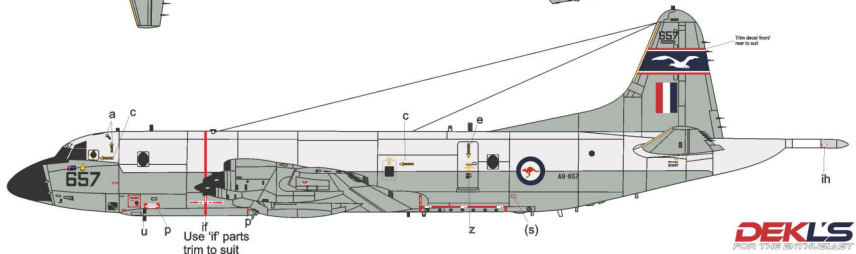

ROYAL AUSTRALIAN AIR FORCE
P-3C ORION
 11 SQUADRON

Trim decal front/
 rear to suit

Trim decal front/
 rear to suit

ROYAL AUSTRALIAN AIR FORCE
P-3C ORION
 11 SQUADRON

Grey 26440 Gunze Sangyo 325

ROYAL AUSTRALIAN AIR FORCE
P-3C ORION
 FINCASTLE1988

Trim decal front/
 rear to suit

Grey 26440 Gunze Sangyo 325

DEKLS
 PROS YOUR AIRCRAFTS

ROYAL AUSTRALIAN AIR FORCE
P-3C ORION
 11 SQUADRON

A9-656
 A9-663

Lovis roundel with regular
 colour stencils/ markings.
 Note aircraft serial on
 empennage. Scheme
 known to be applied to
A9-656
A9-663

Use 'j' components
 and trim to suit

Use 'if' parts
 trim to suit

ROYAL AUSTRALIAN AIR FORCE
P-3C ORION
 492 ~~10~~ SQUADRON