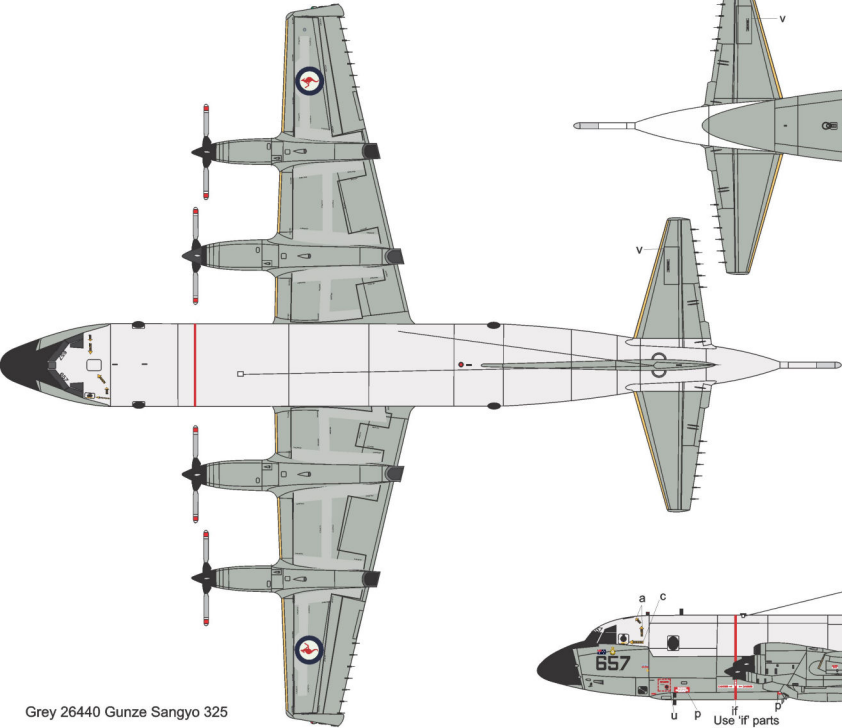

ROYAL AUSTRALIAN AIR FORCE
P-3C ORION
 11 SQUADRON

Trim decal front/
 rear to suit

Trim decal front/
 rear to suit

ROYAL AUSTRALIAN AIR FORCE
P-3C ORION
 11 SQUADRON

Grey 26440 Gunze Sangyo 325

ROYAL AUSTRALIAN AIR FORCE
P-3C ORION
 FINCASTLE1988

Trim decal front/
 rear to suit

Grey 26440 Gunze Sangyo 325

DEKLS
 PROS YOUR AIRCRAFTS

ROYAL AUSTRALIAN AIR FORCE
P-3C ORION
 11 SQUADRON

A9-656
 A9-663

Lovis roundel with regular
 colour stencils/ markings.
 Note aircraft serial on
 empennage. Scheme
 known to be applied to
A9-656
A9-663

Use 'j' components
 and trim to suit

Use 'if' parts
 trim to suit

ROYAL AUSTRALIAN AIR FORCE
P-3C ORION
 492 ~~10~~ SQUADRON