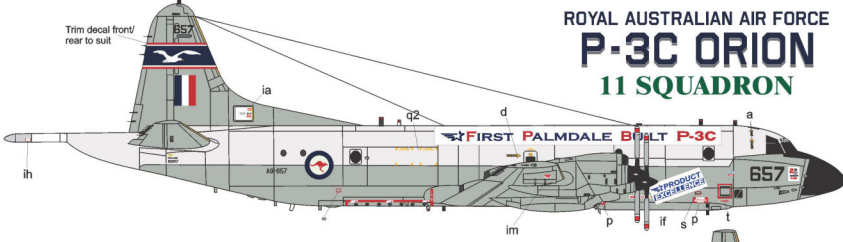

ROYAL AUSTRALIAN AIR FORCE
P-3C ORION
 11 SQUADRON

Trim decal front/
 rear to suit

Trim decal front/
 rear to suit

ROYAL AUSTRALIAN AIR FORCE
P-3C ORION
 11 SQUADRON

Grey 26440 Gunze Sangyo 325

ROYAL AUSTRALIAN AIR FORCE
P-3C ORION
 FINCASTLE1988

Trim decal front/
 rear to suit

Grey 26440 Gunze Sangyo 325

DEKLS
 PROS YOUR AIRCRAFTS

ROYAL AUSTRALIAN AIR FORCE
P-3C ORION
 11 SQUADRON

A9-656
 A9-663

Lovis roundel with regular
 colour stencils/ markings.
 Note aircraft serial on
 empennage. Scheme
 known to be applied to
A9-656
A9-663

Use 'j' components
 and trim to suit

Use 'if' parts
 trim to suit

ROYAL AUSTRALIAN AIR FORCE
P-3C ORION
 492 ~~10~~ SQUADRON