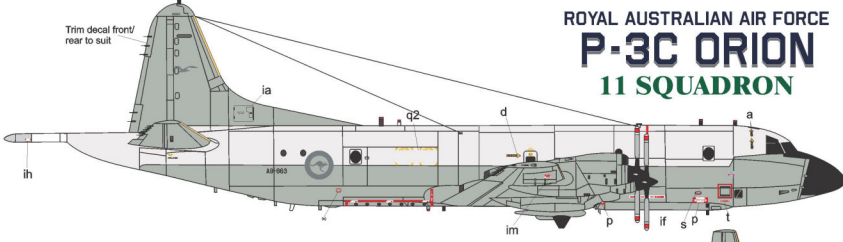

Trim decal front/
 rear to suit

Grey 26440 Gunze Sangyo 325

DEKLS
 PROS YOUR AIRCRAFTS

ROYAL AUSTRALIAN AIR FORCE
P-3C ORION
 11 SQUADRON

A9-656
 A9-663

Lovis roundel with regular
 colour stencils/ markings.
 Note aircraft serial on
 empennage. Scheme
 known to be applied to
A9-656
A9-663

Use 'j' components
 and trim to suit

Use 'if' parts
 trim to suit

ROYAL AUSTRALIAN AIR FORCE
P-3C ORION
 492 ~~10~~ SQUADRON