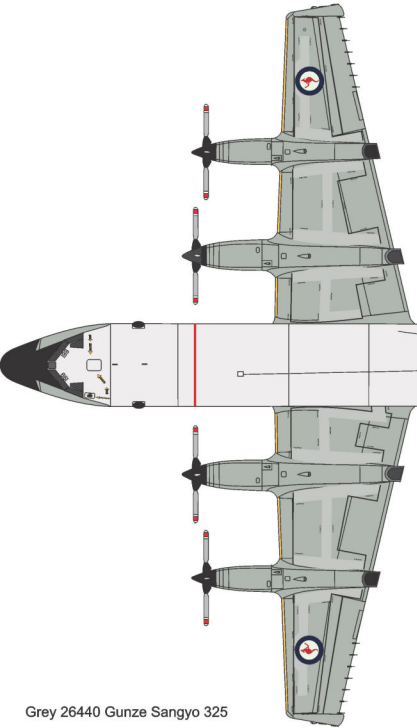

ROYAL AUSTRALIAN AIR FORCE
P-3C ORION
 11 SQUADRON

Trim decal front/
 rear to suit

Trim decal front/
 rear to suit

ROYAL AUSTRALIAN AIR FORCE
P-3C ORION
 11 SQUADRON

Grey 26440 Gunze Sangyo 325

ROYAL AUSTRALIAN AIR FORCE
P-3C ORION
 FINCASTLE1988

Trim decal front/
 rear to suit

Grey 26440 Gunze Sangyo 325

DEKLS
 PROS YOUR AIRCRAFTS

ROYAL AUSTRALIAN AIR FORCE
P-3C ORION
 11 SQUADRON

A9-656
 A9-663

Lovis roundel with regular
 colour stencils/ markings.
 Note aircraft serial on
 empennage. Scheme
 known to be applied to
A9-656
A9-663

Use 'j' components
 and trim to suit

Use 'if' parts
 trim to suit

ROYAL AUSTRALIAN AIR FORCE
P-3C ORION
 492 ~~10~~ SQUADRON