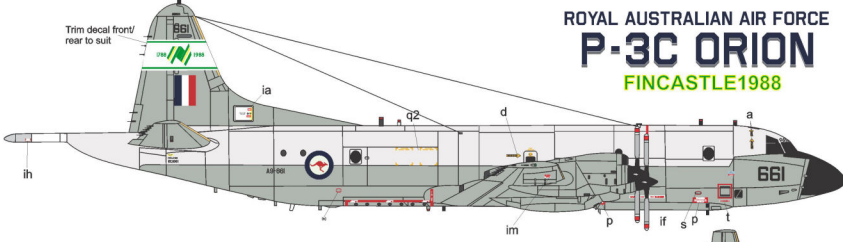

ROYAL AUSTRALIAN AIR FORCE
P-3C ORION
 11 SQUADRON

Trim decal front/
 rear to suit

Trim decal front/
 rear to suit

ROYAL AUSTRALIAN AIR FORCE
P-3C ORION
 11 SQUADRON

Grey 26440 Gunze Sangyo 325

ROYAL AUSTRALIAN AIR FORCE
P-3C ORION
 FINCASTLE1988

Trim decal front/
 rear to suit

Grey 26440 Gunze Sangyo 325

DEKLS
 PROS YOUR AIRCRAFTS

ROYAL AUSTRALIAN AIR FORCE
P-3C ORION
 11 SQUADRON

A9-656
 A9-663

Lovis roundel with regular
 colour stencils/ markings.
 Note aircraft serial on
 empennage. Scheme
 known to be applied to
A9-656
A9-663

Use 'j' components
 and trim to suit

Use 'if' parts
 trim to suit

ROYAL AUSTRALIAN AIR FORCE
P-3C ORION
 492 ~~10~~ SQUADRON