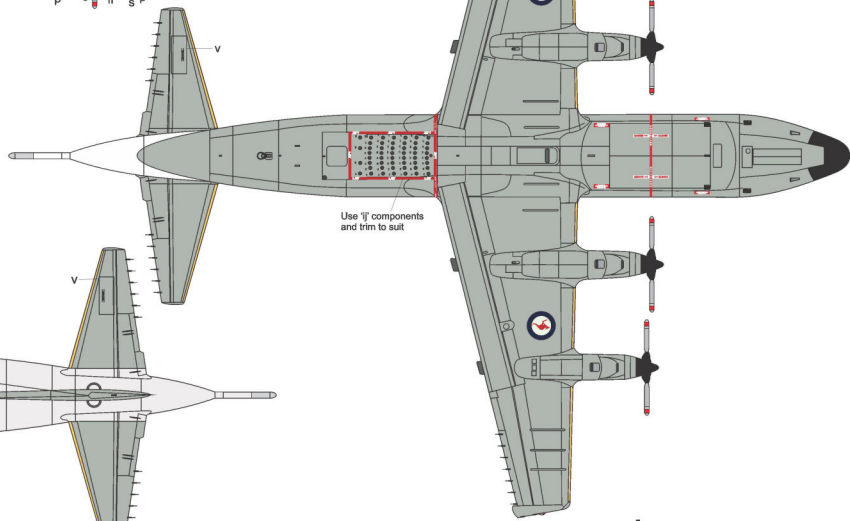

ROYAL AUSTRALIAN AIR FORCE
P-3C ORION
 11 SQUADRON

Trim decal front/
 rear to suit

Trim decal front/
 rear to suit

ROYAL AUSTRALIAN AIR FORCE
P-3C ORION
 11 SQUADRON

Grey 26440 Gunze Sangyo 325

ROYAL AUSTRALIAN AIR FORCE
P-3C ORION
 FINCASTLE1988

Trim decal front/
 rear to suit

Grey 26440 Gunze Sangyo 325

DEKLS
 PROS YOUR AIRCRAFTS

ROYAL AUSTRALIAN AIR FORCE
P-3C ORION
 11 SQUADRON

A9-656
 A9-663

Lovis roundel with regular
 colour stencils/ markings.
 Note aircraft serial on
 empennage. Scheme
 known to be applied to
A9-656
A9-663

Use 'j' components
 and trim to suit

Use 'if' parts
 trim to suit

ROYAL AUSTRALIAN AIR FORCE
P-3C ORION
 492 ~~10~~ SQUADRON