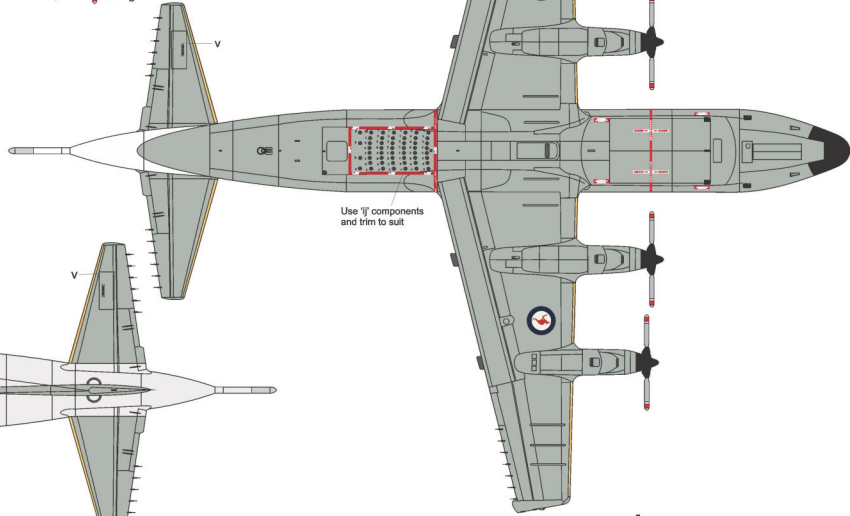

ROYAL AUSTRALIAN AIR FORCE
P-3C ORION
 11 SQUADRON

Trim decal front/
 rear to suit

Trim decal front/
 rear to suit

ROYAL AUSTRALIAN AIR FORCE
P-3C ORION
 11 SQUADRON

Grey 26440 Gunze Sangyo 325

ROYAL AUSTRALIAN AIR FORCE
P-3C ORION
 FINCASTLE1988

Trim decal front/
 rear to suit

Grey 26440 Gunze Sangyo 325

DEKLS
 PROS YOUR AIRCRAFTS

ROYAL AUSTRALIAN AIR FORCE
P-3C ORION
 11 SQUADRON

A9-656
 A9-663

Lovis roundel with regular
 colour stencils/ markings.
 Note aircraft serial on
 empennage. Scheme
 known to be applied to
A9-656
A9-663

Use 'j' components
 and trim to suit

Use 'if' parts
 trim to suit

ROYAL AUSTRALIAN AIR FORCE
P-3C ORION
 492 ~~10~~ SQUADRON