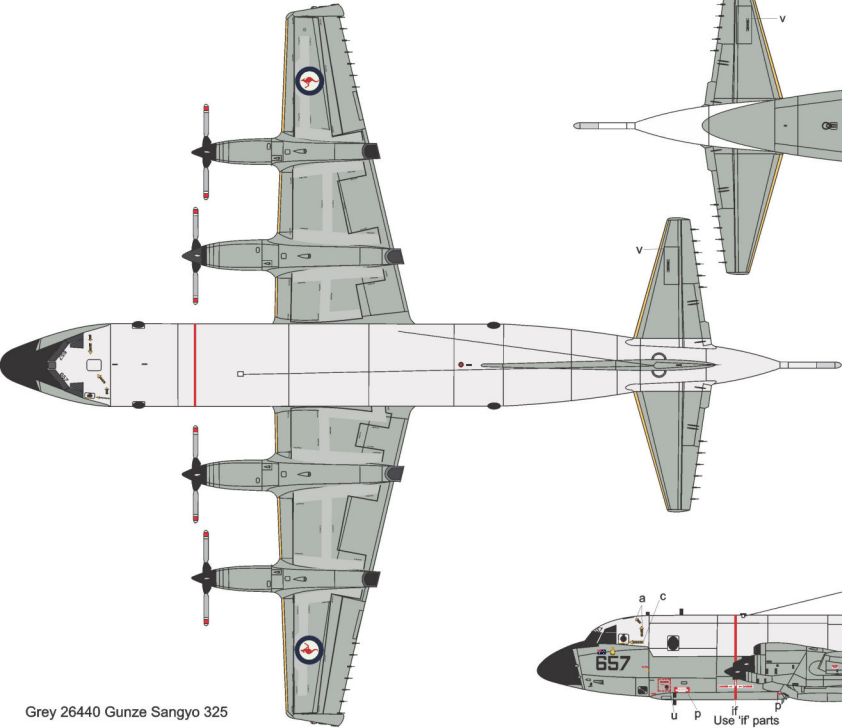

ROYAL AUSTRALIAN AIR FORCE
P-3C ORION
 11 SQUADRON

Trim decal front/
 rear to suit

Trim decal front/
 rear to suit

ROYAL AUSTRALIAN AIR FORCE
P-3C ORION
 11 SQUADRON

Grey 26440 Gunze Sangyo 325

ROYAL AUSTRALIAN AIR FORCE
P-3C ORION
 FINCASTLE1988

Trim decal front/
 rear to suit

Grey 26440 Gunze Sangyo 325

DEKLS
 PROS YOUR AIRCRAFTS

ROYAL AUSTRALIAN AIR FORCE
P-3C ORION
 11 SQUADRON

A9-656
 A9-663

Lovis roundel with regular
 colour stencils/ markings.
 Note aircraft serial on
 empennage. Scheme
 known to be applied to
A9-656
A9-663

Use 'j' components
 and trim to suit

Use 'if' parts
 trim to suit

ROYAL AUSTRALIAN AIR FORCE
P-3C ORION
 492 ~~10~~ SQUADRON