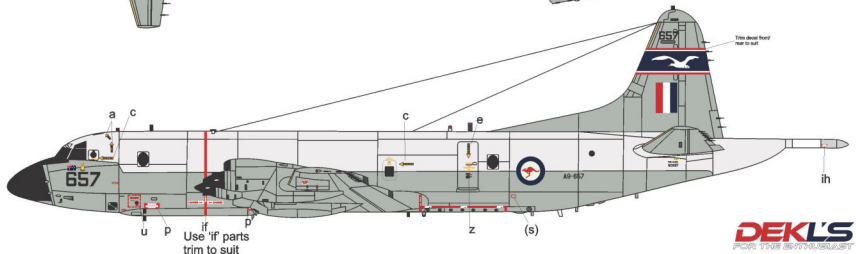

ROYAL AUSTRALIAN AIR FORCE
P-3C ORION
 11 SQUADRON

Trim decal front/
 rear to suit

Trim decal front/
 rear to suit

ROYAL AUSTRALIAN AIR FORCE
P-3C ORION
 11 SQUADRON

Grey 26440 Gunze Sangyo 325

ROYAL AUSTRALIAN AIR FORCE
P-3C ORION
 FINCASTLE1988

Trim decal front/
 rear to suit

Grey 26440 Gunze Sangyo 325

DEKLS
 PROS YOUR AIRCRAFTS

ROYAL AUSTRALIAN AIR FORCE
P-3C ORION
 11 SQUADRON

A9-656
 A9-663

Lovis roundel with regular
 colour stencils/ markings.
 Note aircraft serial on
 empennage. Scheme
 known to be applied to
A9-656
A9-663

Use 'j' components
 and trim to suit

Use 'if' parts
 trim to suit

ROYAL AUSTRALIAN AIR FORCE
P-3C ORION
 492 ~~10~~ SQUADRON