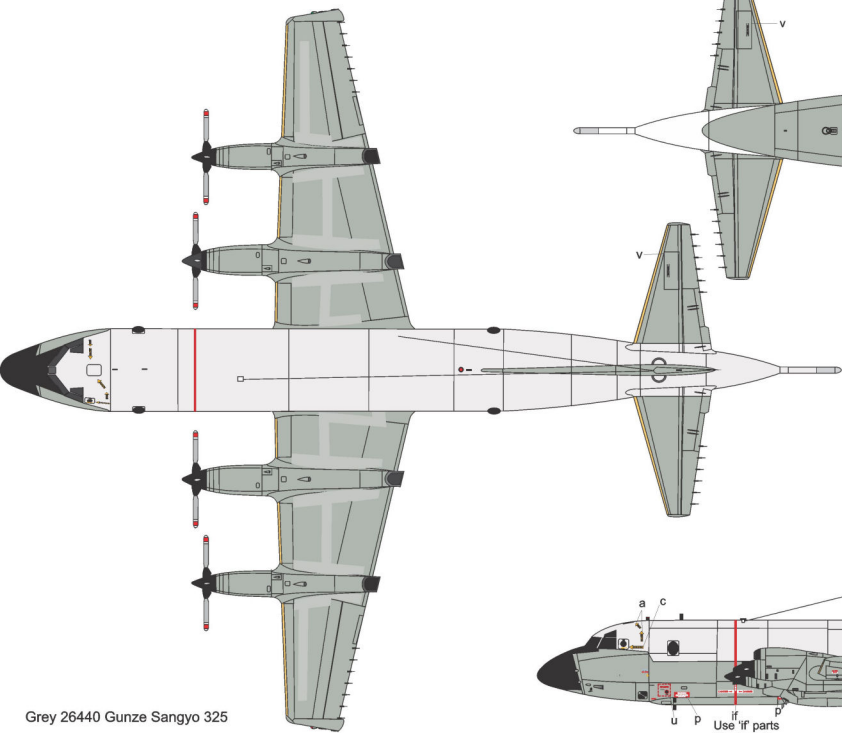

ROYAL AUSTRALIAN AIR FORCE
P-3C ORION
 11 SQUADRON

Trim decal front/
 rear to suit

Trim decal front/
 rear to suit

ROYAL AUSTRALIAN AIR FORCE
P-3C ORION
 11 SQUADRON

Grey 26440 Gunze Sangyo 325

ROYAL AUSTRALIAN AIR FORCE
P-3C ORION
 FINCASTLE1988

Trim decal front/
 rear to suit

Grey 26440 Gunze Sangyo 325

DEKLS
 PROS YOUR AIRCRAFTS

ROYAL AUSTRALIAN AIR FORCE
P-3C ORION
 11 SQUADRON

A9-656
 A9-663

Lovis roundel with regular
 colour stencils/ markings.
 Note aircraft serial on
 empennage. Scheme
 known to be applied to
A9-656
A9-663

Use 'j' components
 and trim to suit

Use 'if' parts
 trim to suit

ROYAL AUSTRALIAN AIR FORCE
P-3C ORION
 492 ~~10~~ SQUADRON