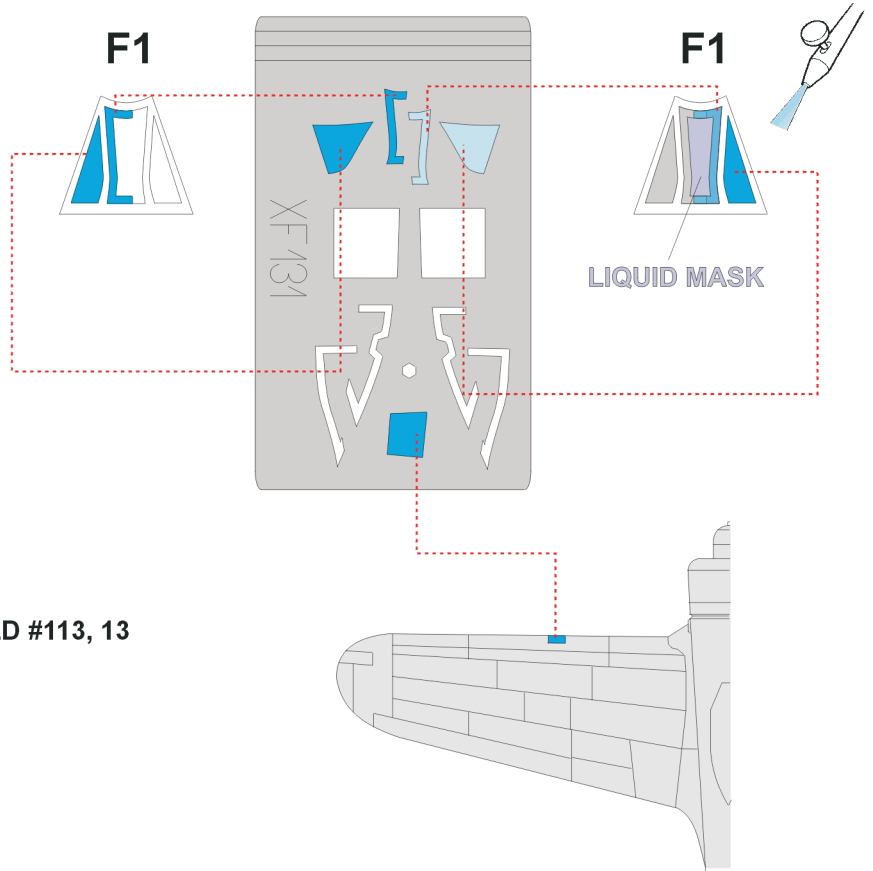

eduard
Express Mask

Ki-43 III Oscar

The die-cut mask for accurate canopy frame painting of the
FineMolds 1/48 KIT

XF 131

REFERENCES:

- AERO DETAIL #29
- MILITARIA LOTNICZE #48
- FAMOUS AIRPLANES OF THE WORLD #113, 13
- SCHIFFER NAKAJIMA Ki-43