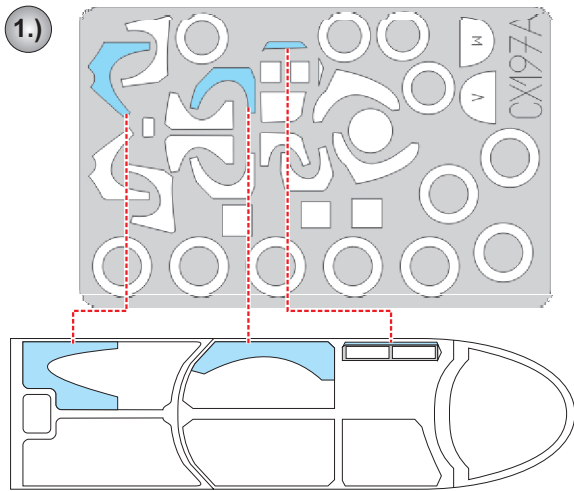

eduard
MASK

CX 197

He 219A Uhu 1/72

The die-cut mask for accurate canopy frame painting of the
Dragon scale 1/72 KIT

LIQUID MASK ■

4pcs. C9

4pcs. C9

C12 2pcs.

C13 2pcs.

■ - LIQUID MASK
MASCOL

D2

D3

D4

D5

REFERENCES: Squadron/Signal Publ.:Walk Around # 3 - F-14 Tomcat
Scale Aviation #10/1999
Revi #28/1999

D1