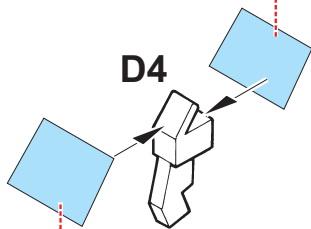

eduard
MASK

CX 197

He 219A Uhu 1/72

The die-cut mask for accurate canopy frame painting of the
Dragon scale 1/72 KIT

LIQUID MASK ■

4pcs. C9

4pcs. C9

C12 2pcs.

C13 2pcs.

■ - LIQUID MASK
MASCOL

D2

D3

D4

D5

REFERENCES: Squadron/Signal Publ.:Walk Around # 3 - F-14 Tomcat
Scale Aviation #10/1999
Revi #28/1999

D1