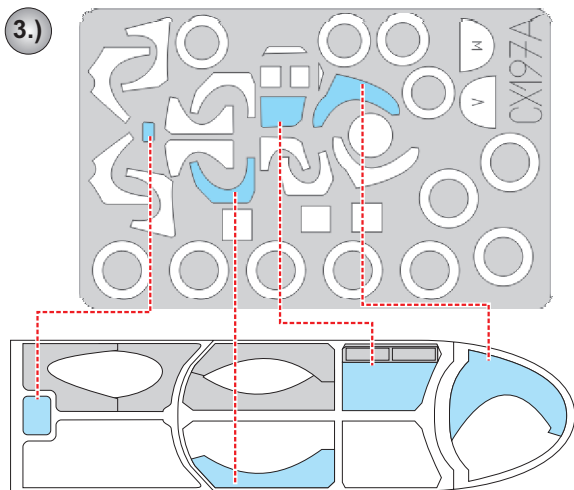

D1

INTERIOR COLOR
BARVA INTERIÉRU

CAMOUFLAGE COLOR
BARVA KAMUFLÁŽE

- LIQUID MASK
MASCOL