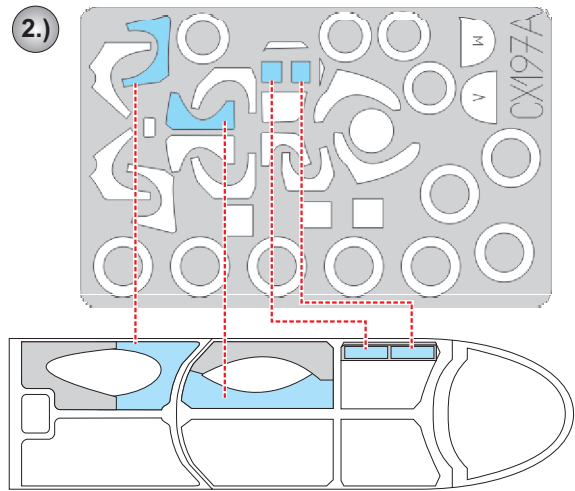

eduard
MASK

CX 197

He 219A Uhu 1/72

The die-cut mask for accurate canopy frame painting of the
Dragon scale 1/72 KIT

LIQUID MASK ■

4pcs. C9

4pcs. C9

C12 2pcs.

C13 2pcs.

■ - LIQUID MASK
MASCOL

D2

D3

D4

D5

REFERENCES: Squadron/Signal Publ.:Walk Around # 3 - F-14 Tomcat
Scale Aviation #10/1999
Revi #28/1999

D1