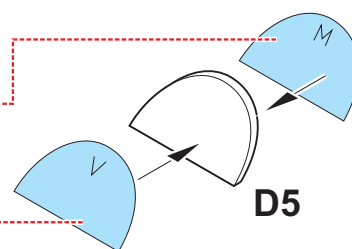

eduard
MASK

CX 197

He 219A Uhu 1/72

The die-cut mask for accurate canopy frame painting of the
Dragon scale 1/72 KIT

LIQUID MASK ■

4pcs. C9

4pcs. C9

C12 2pcs.

C13 2pcs.

■ - LIQUID MASK
MASCOL

D2

D3

D4

D5

REFERENCES: Squadron/Signal Publ.:Walk Around # 3 - F-14 Tomcat
Scale Aviation #10/1999
Revi #28/1999

D1