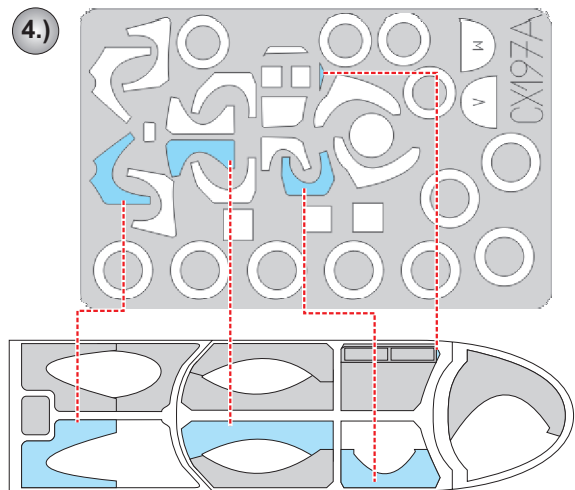

D1

INTERIOR COLOR
BARVA INTERIÉRU

CAMOUFLAGE COLOR
BARVA KAMUFLÁŽE

- LIQUID MASK
MASCOL