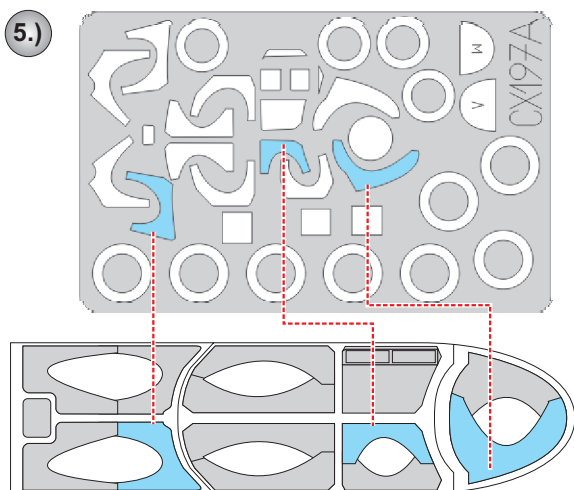

D1

6.)

INTERIOR COLOR
BARVA INTERIÉRU

7.)

CAMOUFLAGE COLOR
BARVA KAMUFLÁŽE

- LIQUID MASK
MASCOL