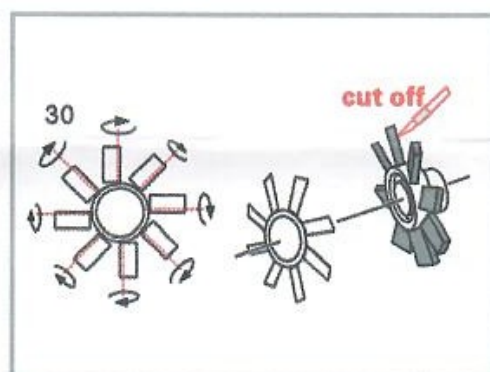

1/24 NISSAN SKYLINE GT-R FOR T HOBBY DESIGN HD02-0147

HOBBY DESIGN
CREATE A DREAM FOR MODELS

New PE

1/24 NISSAN SKYLINE GT-R FOR T HOBBY DESIGN HD02-0147

HOBBY DESIGN
CREATE A DREAM FOR BEGINNERS