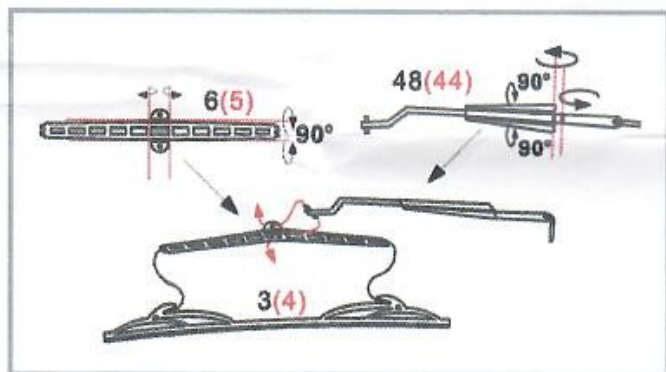

1/24 NISSAN SKYLINE GT-R FOR T HOBBY DESIGN HD02-0147

HOBBY DESIGN
CREATE A DREAM FOR MODELS

New PE

1/24 NISSAN SKYLINE GT-R FOR T HOBBY DESIGN HD02-0147

HOBBY DESIGN
CREATE A DREAM FOR BEGINNERS