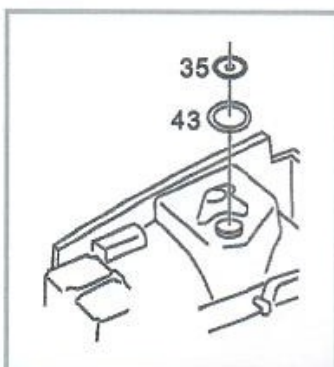

1/24 NISSAN SKYLINE GT-R FOR T HOBBY DESIGN HD02-0147

HOBBY DESIGN
CREATE A DREAM FOR MODELS

New PE

1/24 NISSAN SKYLINE GT-R FOR T HOBBY DESIGN HD02-0147

HOBBY DESIGN
CREATE A DREAM FOR BEGINNERS