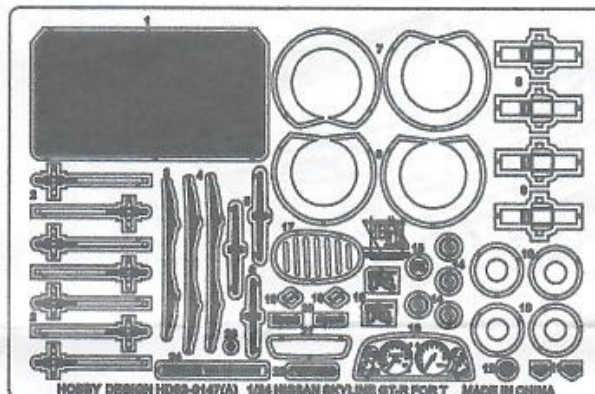

1/24 NISSAN SKYLINE GT-R FOR T HOBBY DESIGN HD02-0147

HOBBY DESIGN
CREATE A DREAM FOR MODELS

New PE

1/24 NISSAN SKYLINE GT-R FOR T HOBBY DESIGN HD02-0147

HOBBY DESIGN
CREATE A DREAM FOR BEGINNERS