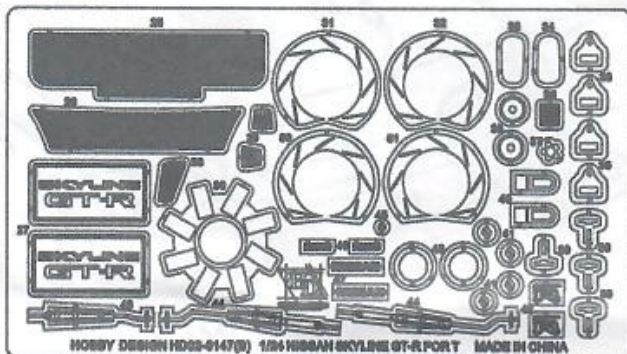

1/24 NISSAN SKYLINE GT-R FOR T HOBBY DESIGN HD02-0147

HOBBY DESIGN
CREATE A DREAM FOR MODELS

New PE

1/24 NISSAN SKYLINE GT-R FOR T HOBBY DESIGN HD02-0147

HOBBY DESIGN
CREATE A DREAM FOR BEGINNERS