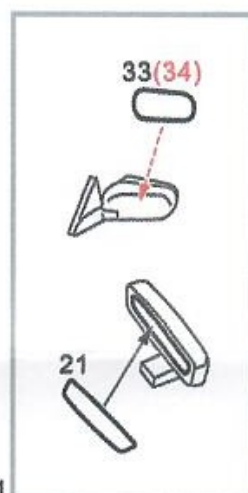

1/24 NISSAN SKYLINE GT-R FOR T HOBBY DESIGN HD02-0147

HOBBY DESIGN
CREATE A DREAM FOR MODELS

New PE

1/24 NISSAN SKYLINE GT-R FOR T HOBBY DESIGN HD02-0147

HOBBY DESIGN
CREATE A DREAM FOR BEGINNERS