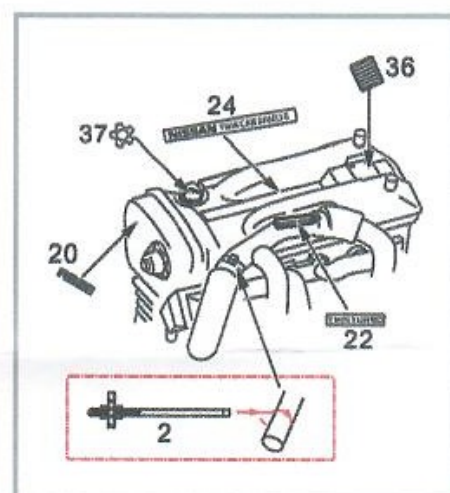

1/24 NISSAN SKYLINE GT-R FOR T HOBBY DESIGN HD02-0147

HOBBY DESIGN
CREATE A DREAM FOR MODELS

New PE

1/24 NISSAN SKYLINE GT-R FOR T HOBBY DESIGN HD02-0147

HOBBY DESIGN
CREATE A DREAM FOR BEGINNERS