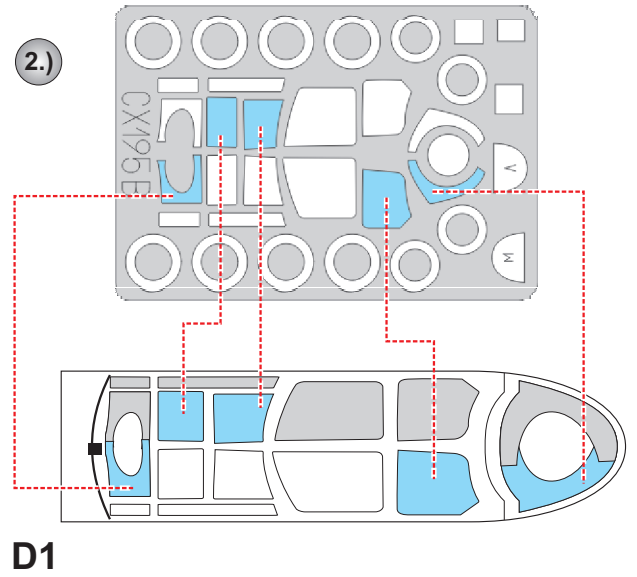

eduard
MASK

CX 195

He 219B Uhu 1/72

The die-cut mask for accurate canopy frame painting of the
Dragon scale 1/72 KIT

LIQUID MASK ■

■ - LIQUID MASK
MASCOL

INTERIOR COLOR
BARVA INTERIÉRU

CAMOUFLAGE COLOR
BARVA KAMUFLÁŽE