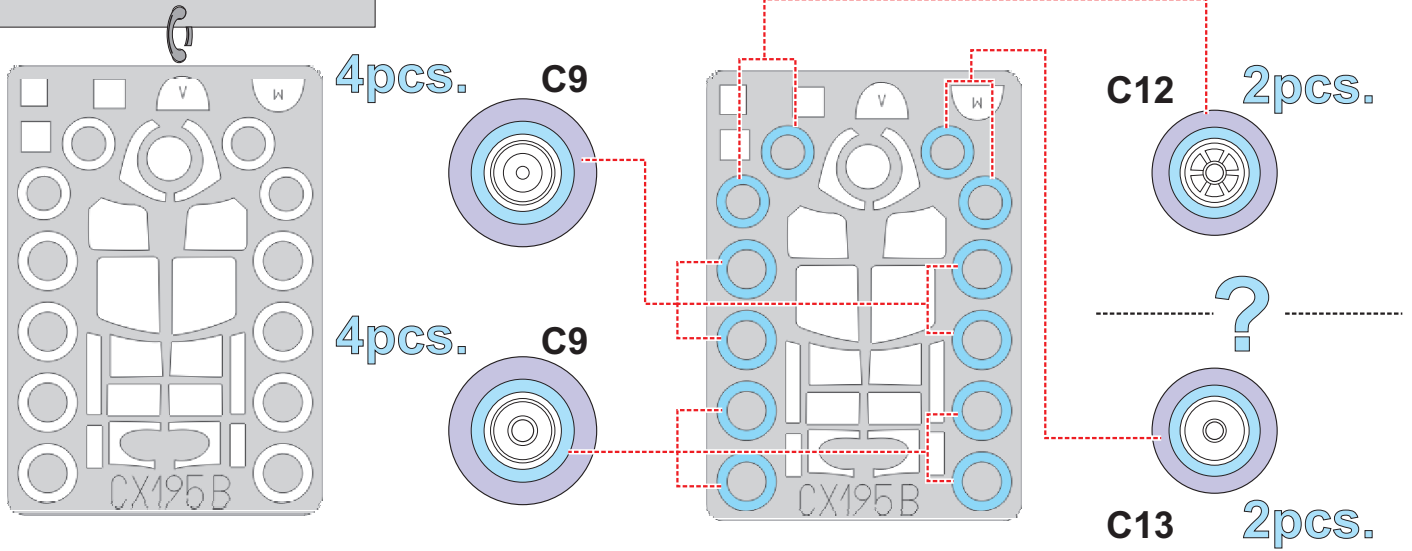

eduard
MASK

CX 195

He 219B Uhu 1/72

The die-cut mask for accurate canopy frame painting of the
Dragon scale 1/72 KIT

LIQUID MASK ■

■ - LIQUID MASK
MASCOL

INTERIOR COLOR
BARVA INTERIÉRU

CAMOUFLAGE COLOR
BARVA KAMUFLÁŽE