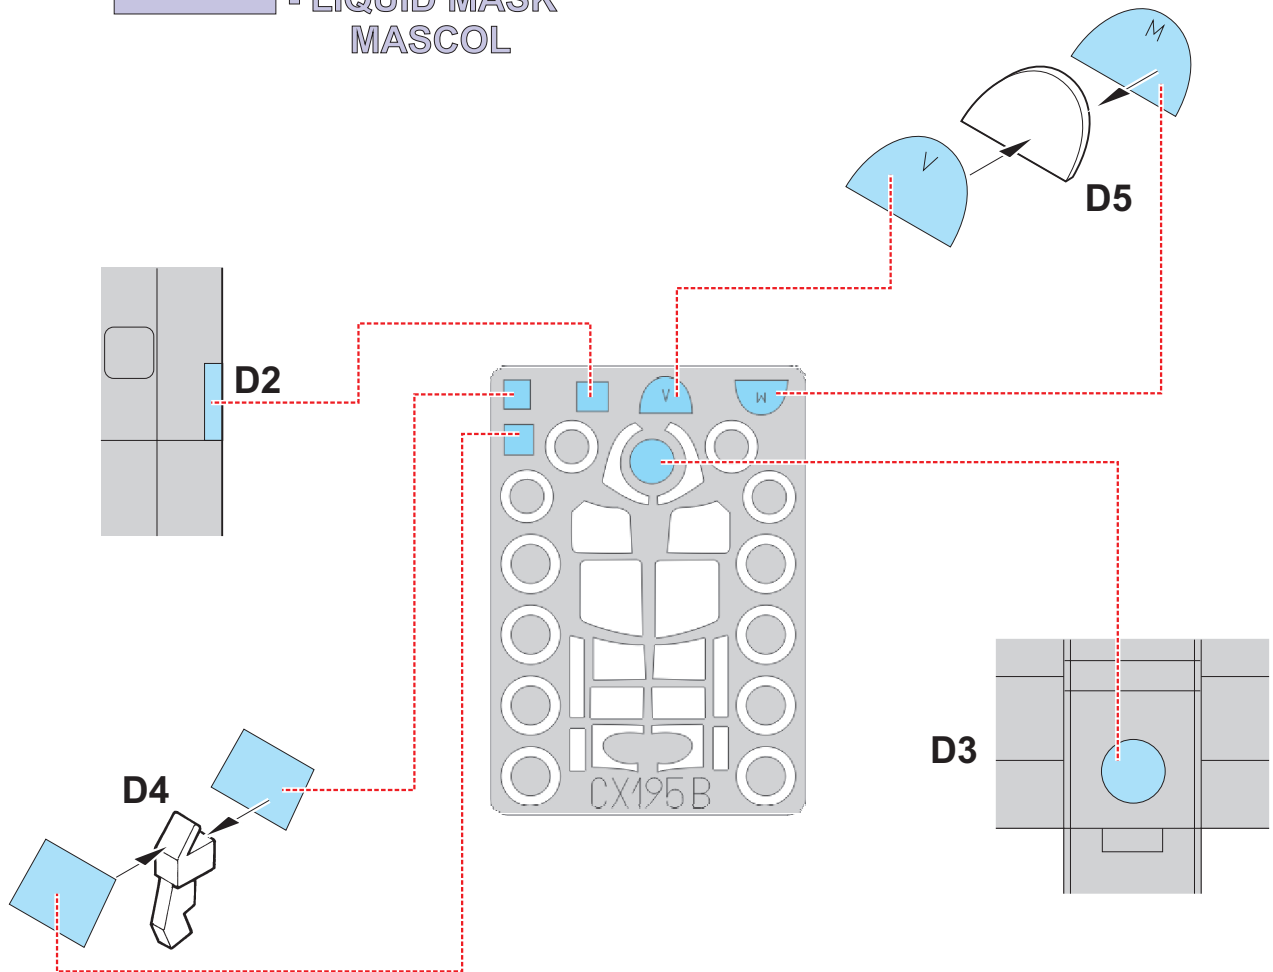

eduard
MASK

CX 195

He 219B Uhu 1/72

The die-cut mask for accurate canopy frame painting of the
Dragon scale 1/72 KIT

LIQUID MASK ■

■ - LIQUID MASK
MASCOL

INTERIOR COLOR
BARVA INTERIÉRU

CAMOUFLAGE COLOR
BARVA KAMUFLÁŽE

 - LIQUID MASK
MASCOL