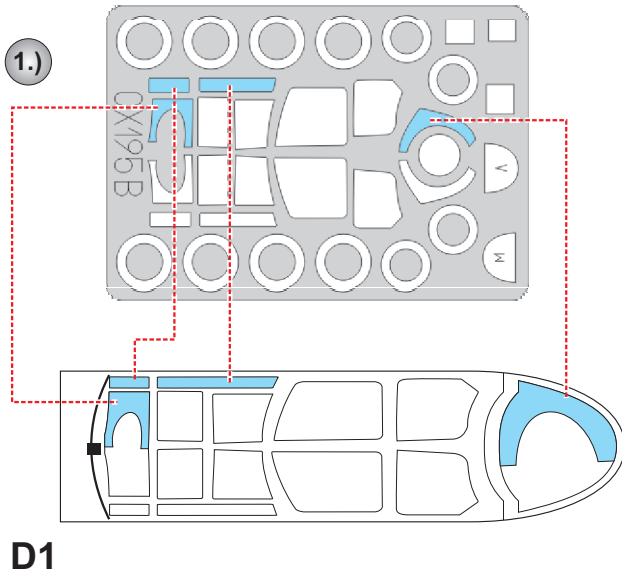

eduard
MASK

CX 195

He 219B Uhu 1/72

The die-cut mask for accurate canopy frame painting of the
Dragon scale 1/72 KIT

LIQUID MASK ■

■ - LIQUID MASK
MASCOL

INTERIOR COLOR
BARVA INTERIÉRU

CAMOUFLAGE COLOR
BARVA KAMUFLÁŽE