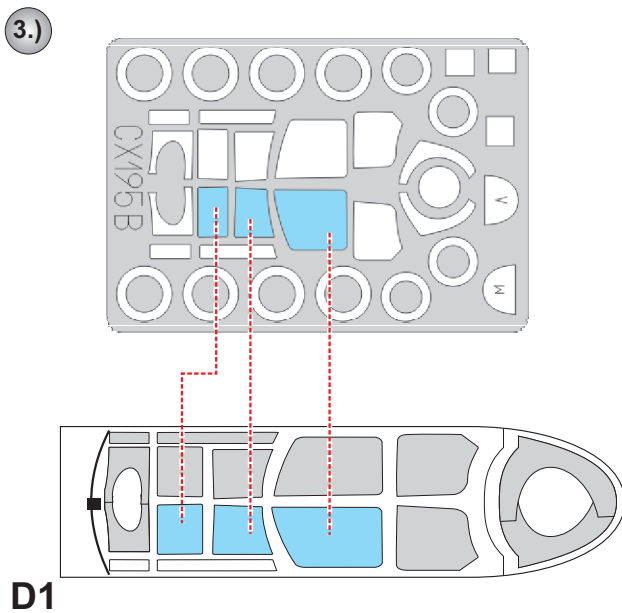

eduard
MASK

CX 195

He 219B Uhu 1/72

The die-cut mask for accurate canopy frame painting of the
Dragon scale 1/72 KIT

LIQUID MASK ■

■ - LIQUID MASK
MASCOL

INTERIOR COLOR
BARVA INTERIÉRU

CAMOUFLAGE COLOR
BARVA KAMUFLÁŽE