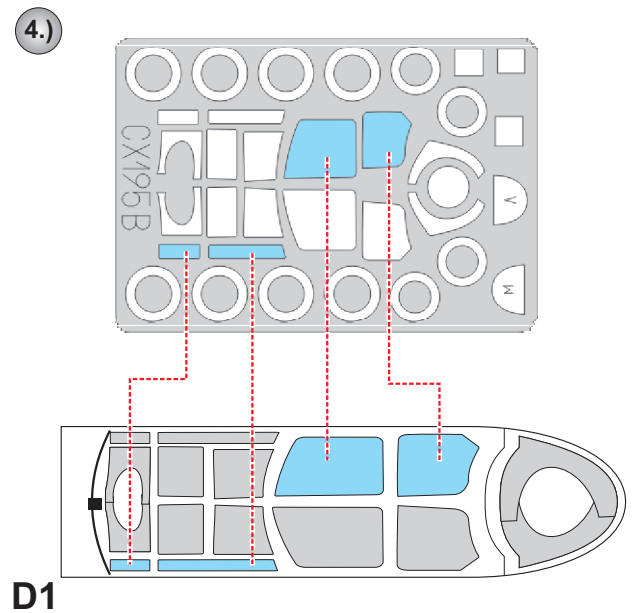

eduard
MASK

CX 195

He 219B Uhu 1/72

The die-cut mask for accurate canopy frame painting of the
Dragon scale 1/72 KIT

LIQUID MASK ■

■ - LIQUID MASK
MASCOL

INTERIOR COLOR
BARVA INTERIÉRU

CAMOUFLAGE COLOR
BARVA KAMUFLÁŽE