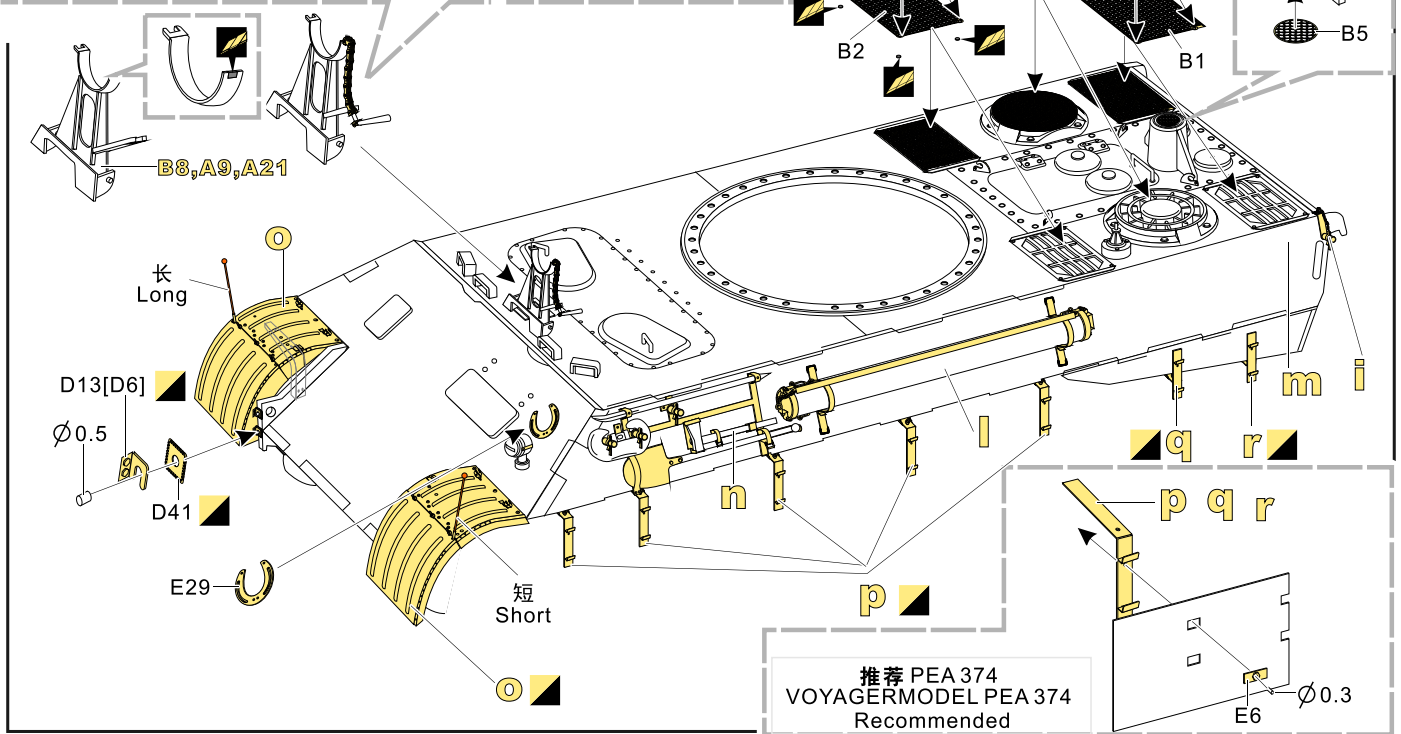

1/35 MILITARY MINIATURE VEHICLE UPGRADE SERIES PE35936