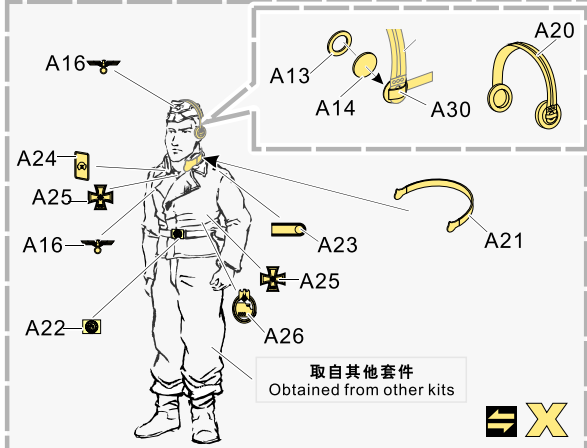

1/35 MILITARY MINIATURE VEHICLE UPGRADE SERIES PE35936