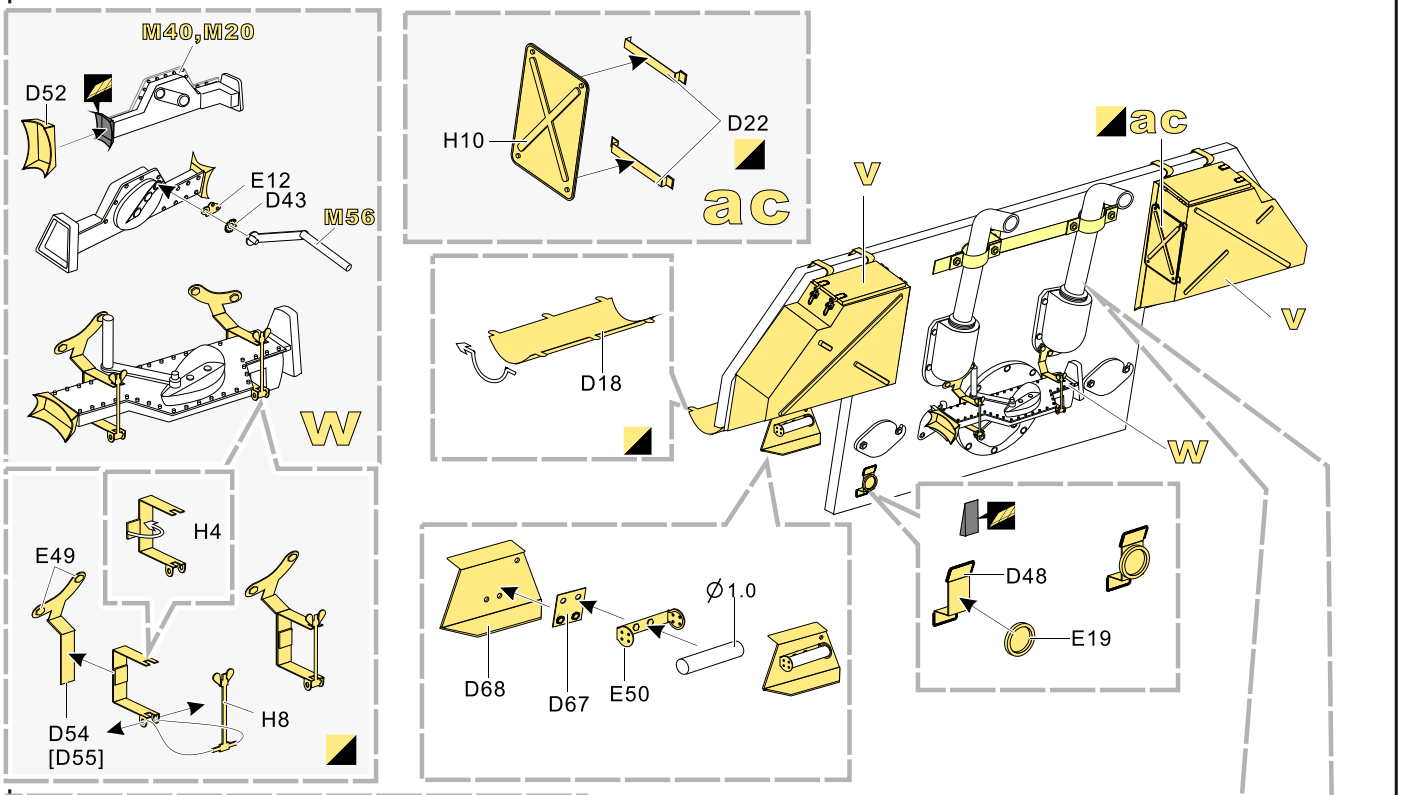

1/35 MILITARY MINIATURE VEHICLE UPGRADE SERIES PE35936