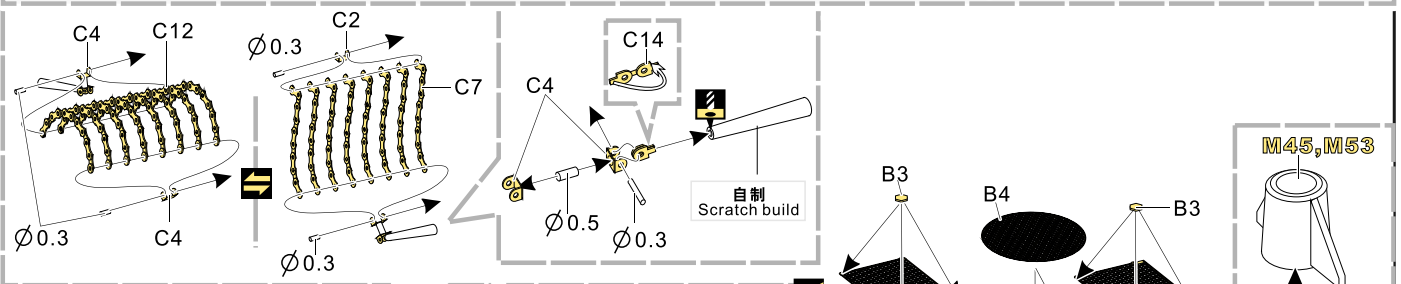

1/35 MILITARY MINIATURE VEHICLE UPGRADE SERIES PE35936