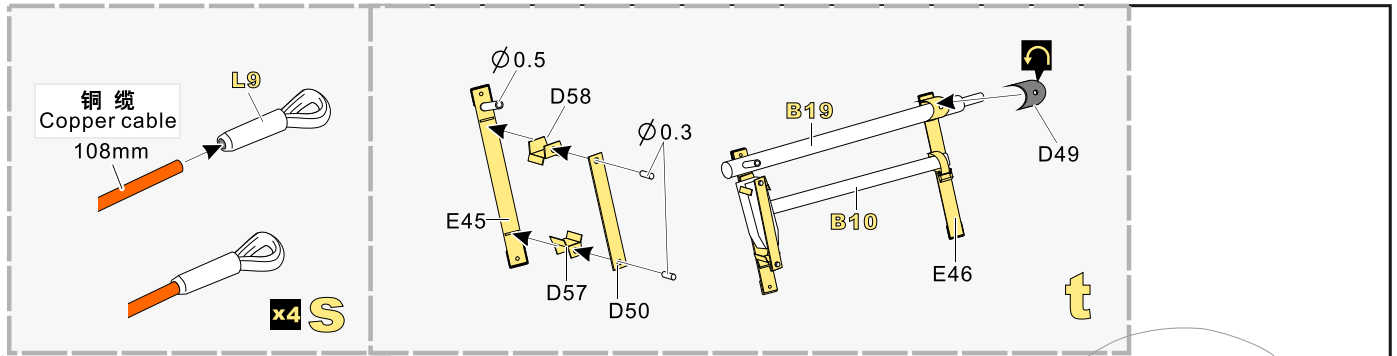

1/35 MILITARY MINIATURE VEHICLE UPGRADE SERIES PE35936