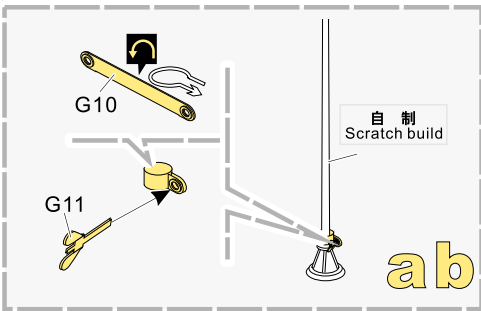

VOYAGERMODEL® 无微不至 极致享受

Recommended item

PE 35870	WWII German Panther II Prototype Design Plan basic
PE 35517	WWII German BergePanther Ausf. D w/37mm Flak37 (Gun barrel Includ)
VBS 0145	WWII German KwK42 L/70 Gun Barrel for Panther D
PEA 374	WWII German Panther A/D Schurzen
PEA 070	WWII German Panther/Jagdpanther Cleaning rod bin
PEA 408	WWII German Panther D AntiAircraft Armor

VOYAGERMODEL® 无微不至 极致享受

Recommended item

PEA 207	Modern US Army M1078 Road Wheels
PE 35365	WWII German Flak Panther Ausf D w/ Flak 38
PE 35797	WWII German Panther G Early ver. Basic
PE 35798	WWII German Panther G Later ver. Basic
PE 35796	WWII German Panther D Basic
PE 35804	WWII German Panther D V2 Basic
PE 35083	WWII German Panther D
PE 35084	WWII German Panther A
PE 35288	WWII German Panther F Basic
PE 35882	WWII German Panther G Early ver. Basic
PE 35883	WWII German Panther G Later ver. Basic
PE 35664	WWII Jagdpanther G2 late Version (Gun barrel include)
PE 35927	WWII German Panther A Late Version
PE 35733	WWII German Panther D Basic
PE 35741	WWII German Panther D Basic
PE 35867	WWII German Jagdpanther II tank destroyer basic
PE 35869	WWII US M40 SPG Basic (Antenna base include)