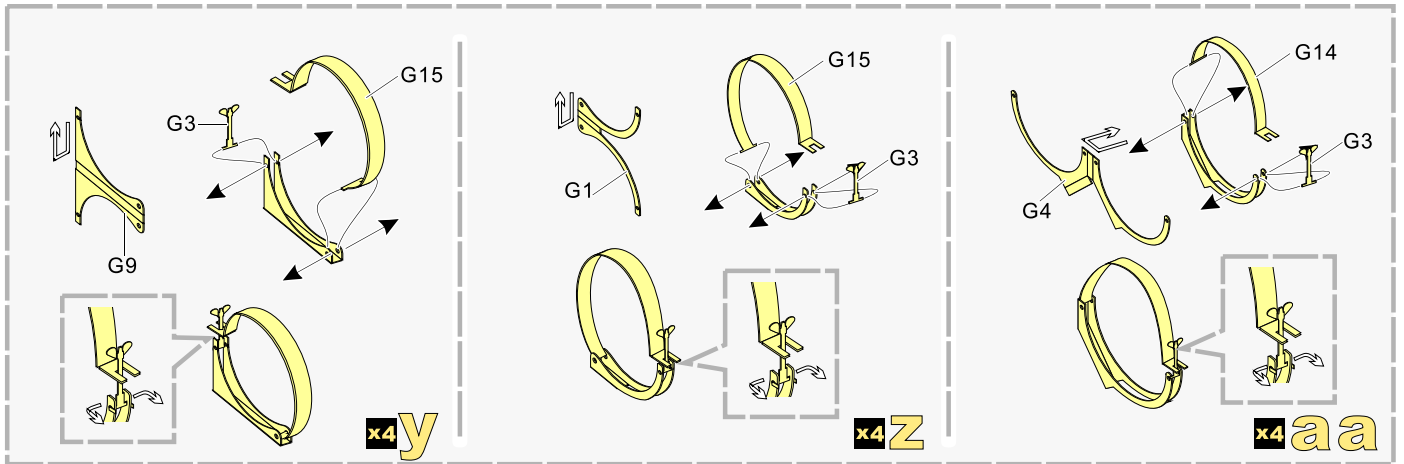

1/35 MILITARY MINIATURE VEHICLE UPGRADE SERIES PE35936