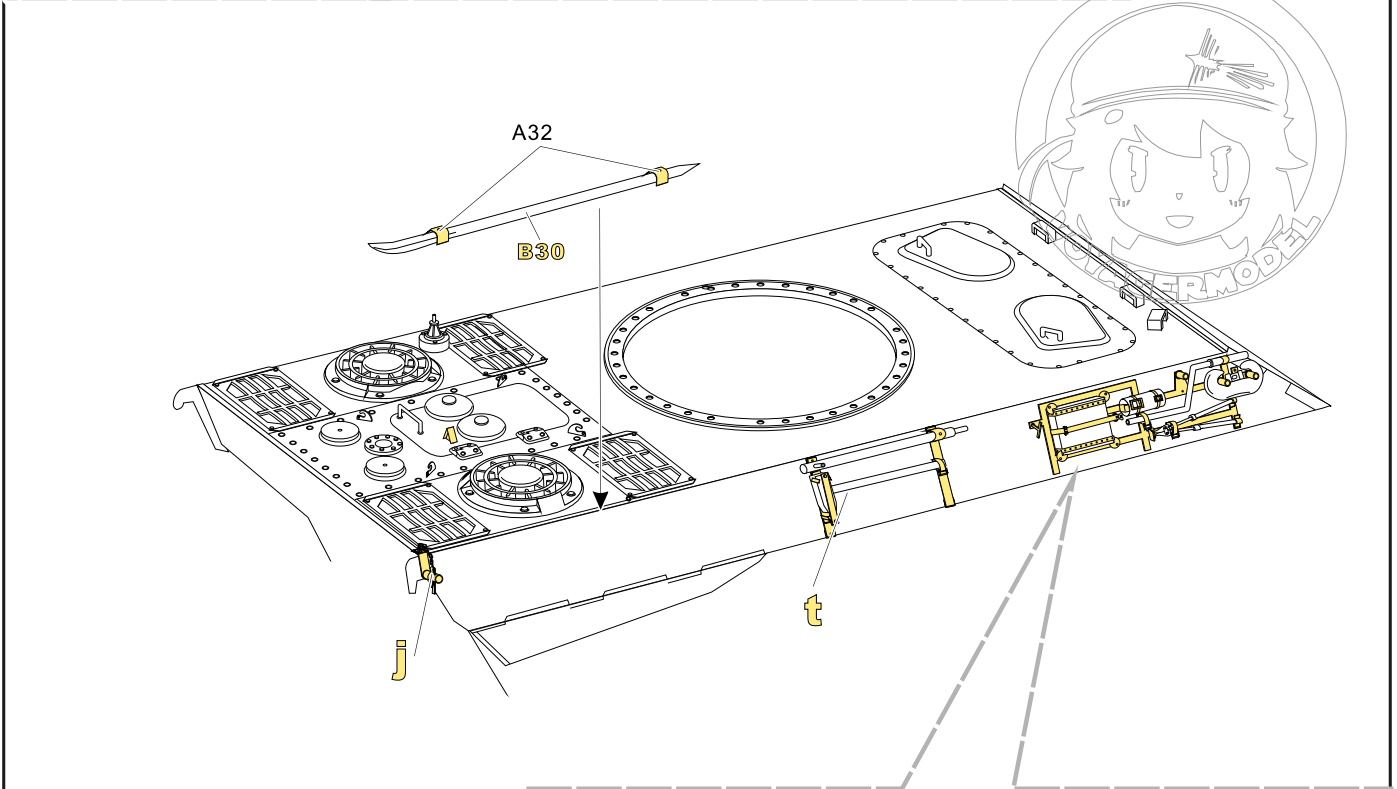

1/35 MILITARY MINIATURE VEHICLE UPGRADE SERIES PE35936