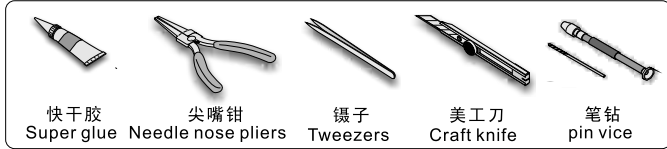

1/35 MILITARY MINIATURE VEHICLE UPGRADE SERIES PE35936

WWII German Panther D Late Version Basic

二战德军豹D型坦克后期基本改造件

[For MENG TS-038]

推荐使用工具 RECOMMENDED TOOLS