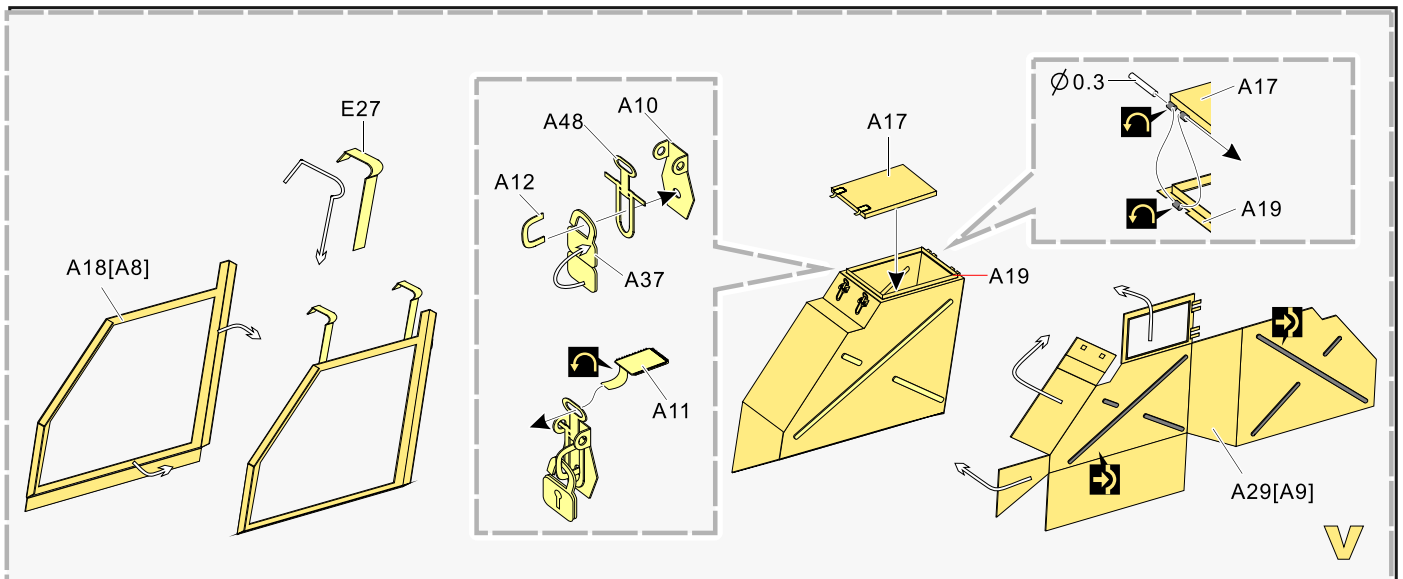

1/35 MILITARY MINIATURE VEHICLE UPGRADE SERIES PE35936