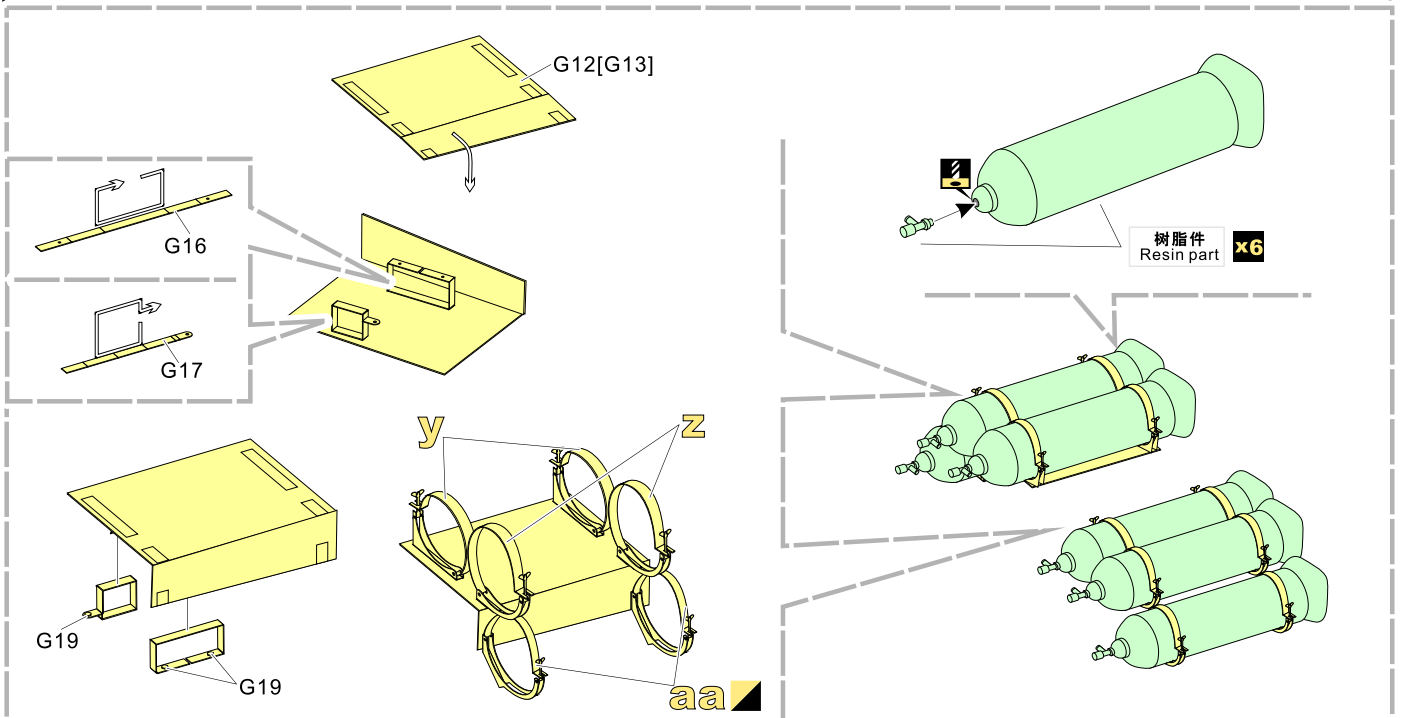

1/35 MILITARY MINIATURE VEHICLE UPGRADE SERIES PE35936