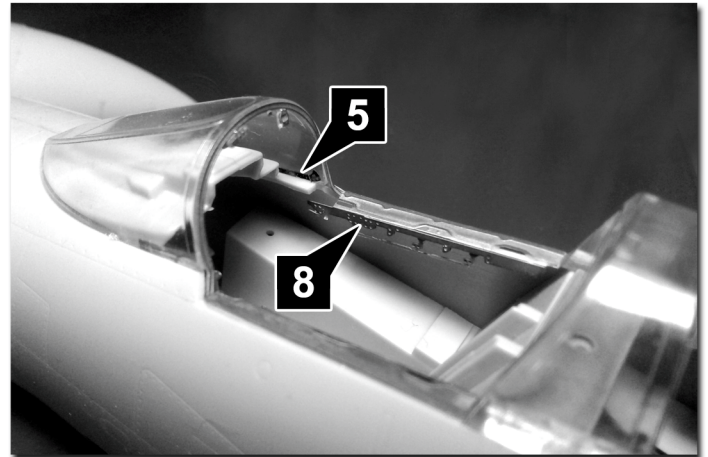

Interior Detail Set for Revell 1:32nd F-4F Phantom II

Photo-etch and instruction sheet by **Es-haq Khosravi**

For more visit: www.kma-modeller.com

[facebook.com/kmaModeller/](https://www.facebook.com/kmaModeller/)