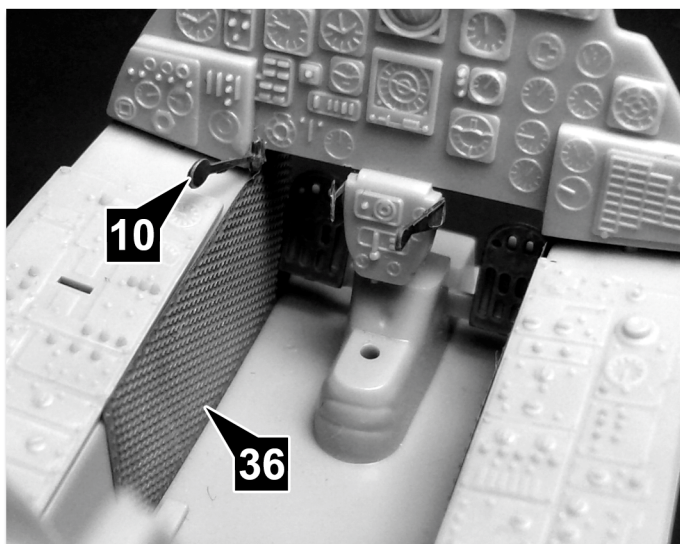

Interior Detail Set for Revell 1:32nd F-4F Phantom II

Photo-etch and instruction sheet by **Es-haq Khosravi**

For more visit: www.kma-modeller.com

[facebook.com/kmaModeller/](https://www.facebook.com/kmaModeller/)