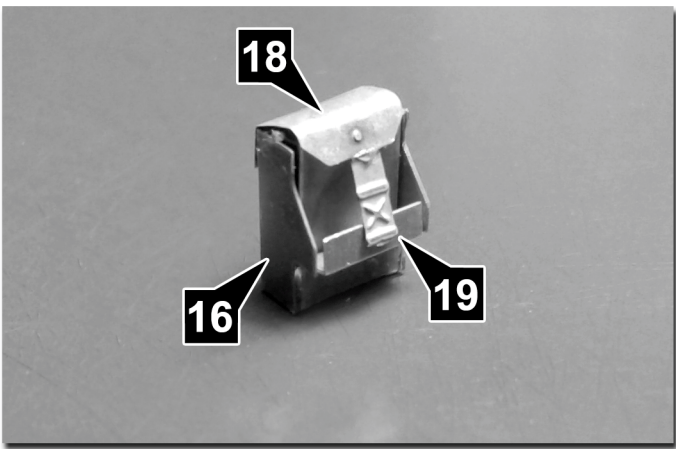

Interior Detail Set for Revell 1:32nd F-4F Phantom II

Photo-etch and instruction sheet by **Es-haq Khosravi**

For more visit: www.kma-modeller.com

[facebook.com/kmaModeller/](https://www.facebook.com/kmaModeller/)