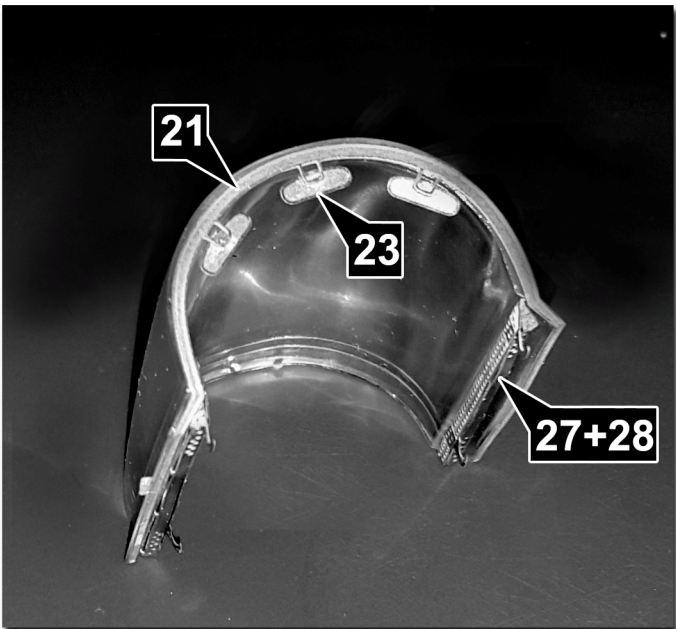

Interior Detail Set for Revell 1:32nd F-4F Phantom II

Photo-etch and instruction sheet by **Es-haq Khosravi**

For more visit: www.kma-modeller.com

[facebook.com/kmaModeller/](https://www.facebook.com/kmaModeller/)