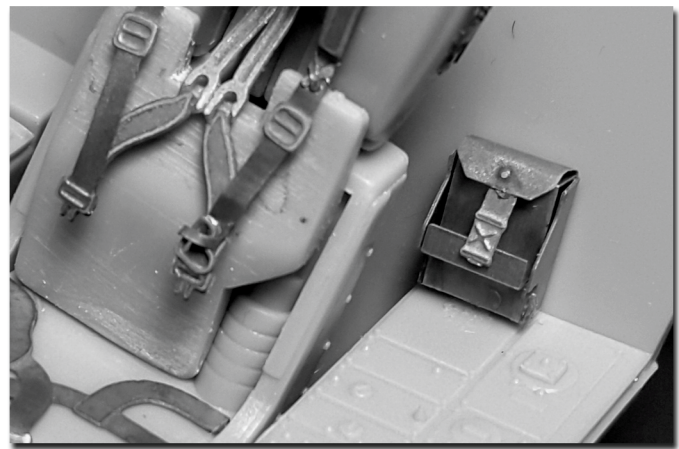

Interior Detail Set for Revell 1:32nd F-4F Phantom II

Photo-etch and instruction sheet by **Es-haq Khosravi**

For more visit: www.kma-modeller.com

[facebook.com/kmaModeller/](https://www.facebook.com/kmaModeller/)