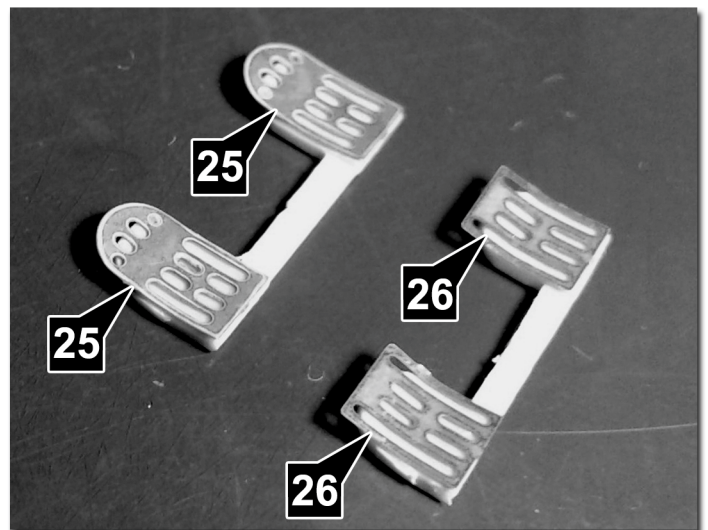

Interior Detail Set for Revell 1:32nd F-4F Phantom II

Photo-etch and instruction sheet by **Es-haq Khosravi**

For more visit: www.kma-modeller.com

[facebook.com/kmaModeller/](https://www.facebook.com/kmaModeller/)