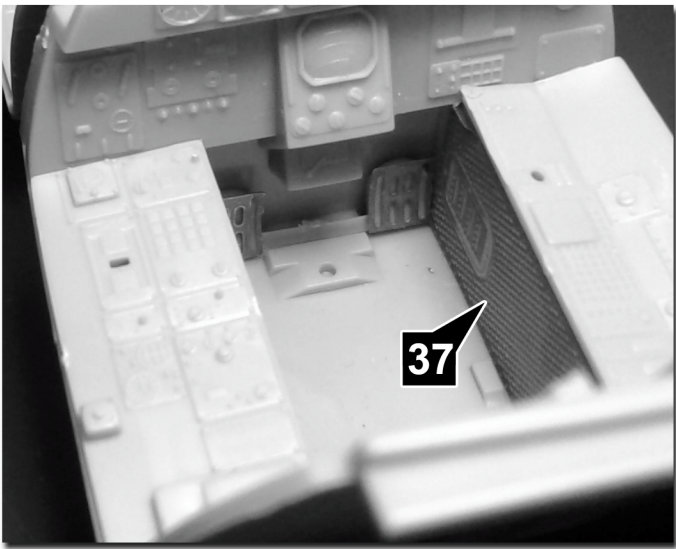

Interior Detail Set for Revell 1:32nd F-4F Phantom II

Photo-etch and instruction sheet by **Es-haq Khosravi**

For more visit: www.kma-modeller.com

[facebook.com/kmaModeller/](https://www.facebook.com/kmaModeller/)