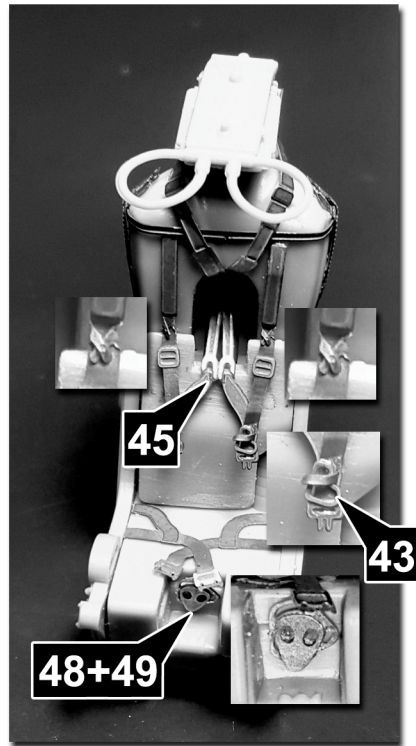

Interior Detail Set for Revell 1:32nd F-4F Phantom II

Photo-etch and instruction sheet by **Es-haq Khosravi**

For more visit: www.kma-modeller.com

[facebook.com/kmaModeller/](https://www.facebook.com/kmaModeller/)