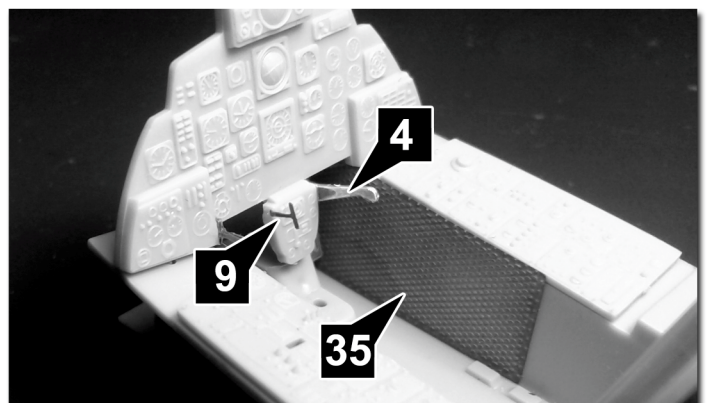

Interior Detail Set for Revell 1:32nd F-4F Phantom II

Photo-etch and instruction sheet by **Es-haq Khosravi**

For more visit: www.kma-modeller.com

[facebook.com/kmaModeller/](https://www.facebook.com/kmaModeller/)