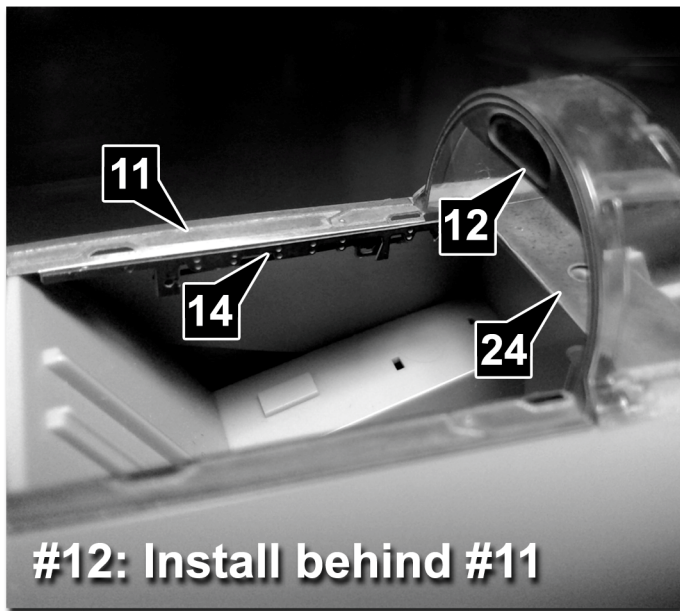

Interior Detail Set for Revell 1:32nd F-4F Phantom II

Photo-etch and instruction sheet by **Es-haq Khosravi**

For more visit: www.kma-modeller.com

[facebook.com/kmaModeller/](https://www.facebook.com/kmaModeller/)