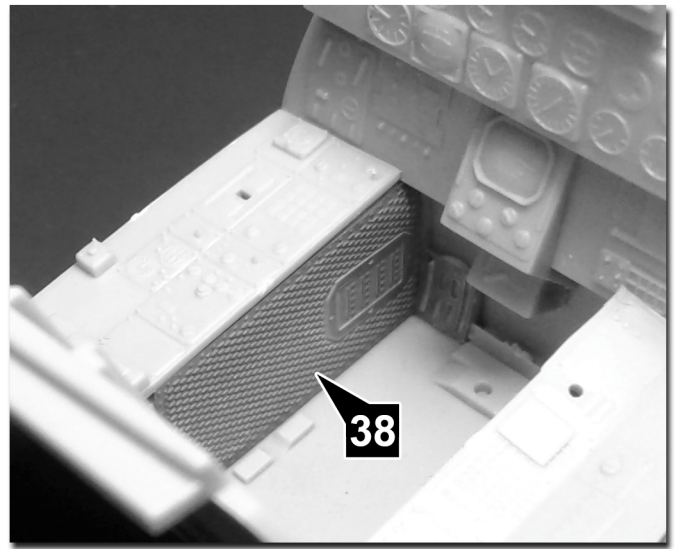

Interior Detail Set for Revell 1:32nd F-4F Phantom II

Photo-etch and instruction sheet by **Es-haq Khosravi**

For more visit: www.kma-modeller.com

[facebook.com/kmaModeller/](https://www.facebook.com/kmaModeller/)