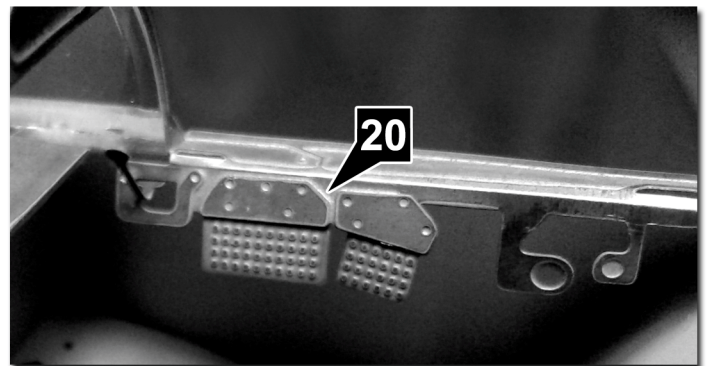

Interior Detail Set for Revell 1:32nd F-4F Phantom II

Photo-etch and instruction sheet by **Es-haq Khosravi**

For more visit: www.kma-modeller.com

[facebook.com/kmaModeller/](https://www.facebook.com/kmaModeller/)