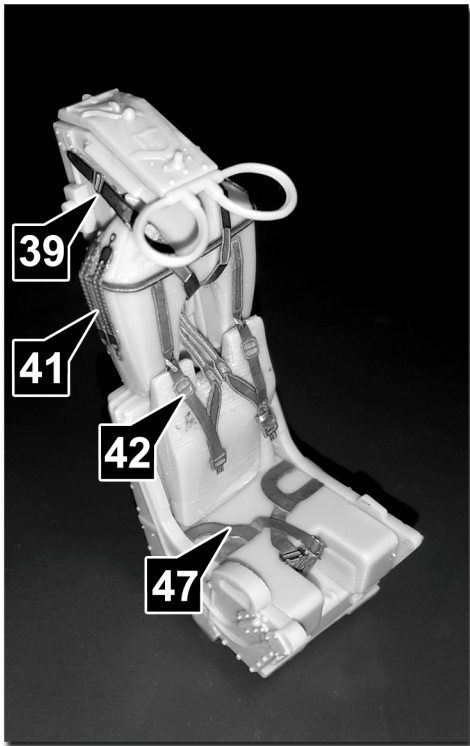

Interior Detail Set for Revell 1:32nd F-4F Phantom II

Photo-etch and instruction sheet by **Es-haq Khosravi**

For more visit: www.kma-modeller.com

[facebook.com/kmaModeller/](https://www.facebook.com/kmaModeller/)