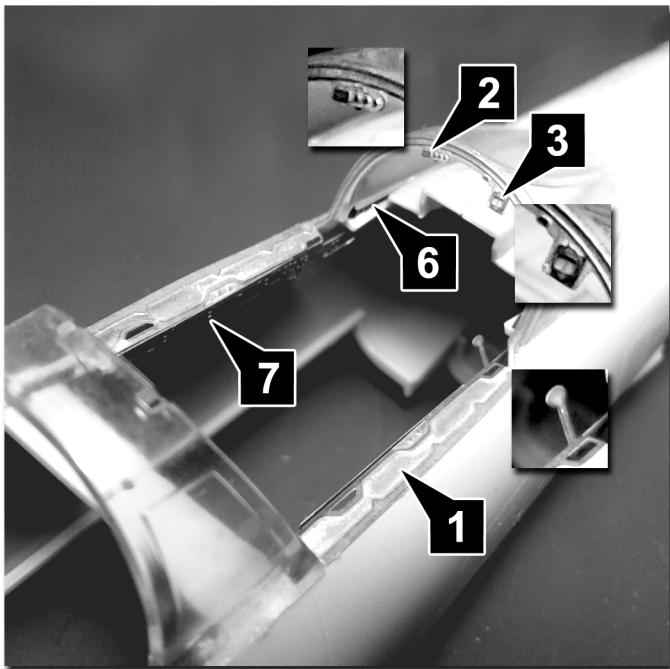

Interior Detail Set for Revell 1:32nd F-4F Phantom II

Photo-etch and instruction sheet by **Es-haq Khosravi**

For more visit: www.kma-modeller.com

[facebook.com/kmaModeller/](https://www.facebook.com/kmaModeller/)