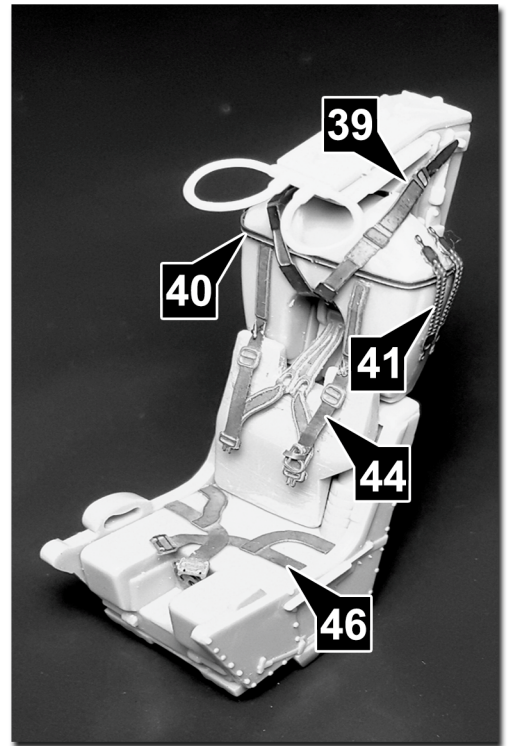

Interior Detail Set for Revell 1:32nd F-4F Phantom II

Photo-etch and instruction sheet by **Es-haq Khosravi**

For more visit: www.kma-modeller.com

[facebook.com/kmaModeller/](https://www.facebook.com/kmaModeller/)