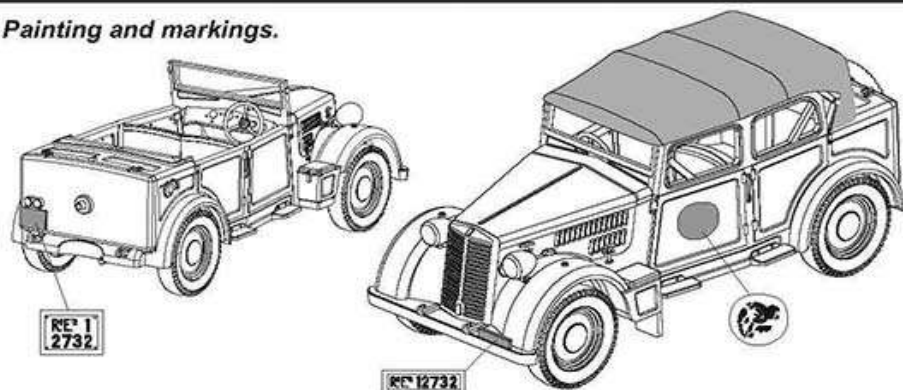

Painting and markings.

508CM Coloniale. Italian Army. 132-nd Armored Division "Ariete", N. Africa. 1942. Sand-brown (FS 33434)
508CM Coloniale итальянской армии. 132-ая Бронедивизия «Ариетте». Сев. Африка. 1942. Песочный.

Light Italian car 508CM COLONIALE

1/72 scale
Plastic model kit.
cat. #72548

Parts

Check for historical photos of this gun and other vehicles, detailed
descriptions of other ACE kits, new products and more at:
<http://www.acemodel.com.ua>