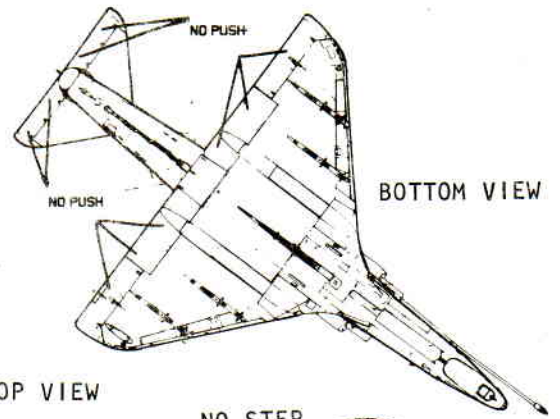

STANDARD DATA PLACEMENT

LOWER PORTION IS GRAY FS36622