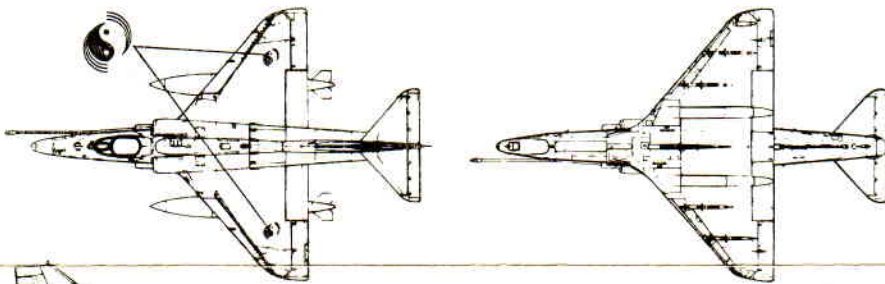

SINGAPORE  
A-4S 79/679

BLACK AND YELLOW TAIL DECAL  
BLACK

A CONVERSION KIT FOR THE A-4C (SAME AS A-4S) IS AVAILABLE FROM IPMS USA

SINGAPORE  
TA-4S 51/651

BLACK

FOR SINGAPORE, THE EARLY NATIONAL INSIGNIAS (RED AND WHITE ROUNDELS) ARE GIVEN, IF WANTED

NEW ZEALAND NATIONAL INSIGNIA ON UPPER PORT AND LOWER STARBOARD WINGS (FACING FOWARD, FEET POINT IN)

NEW ZEALAND  
A-4K 210/NZ6210  
75th SQUADRON, 1975

ALTERNATE NUMBERS FOR THIS AIRCRAFT  
A-4K 202/NZ6202  
A-4K 203/NZ6203  
A-4K 205/NZ6205