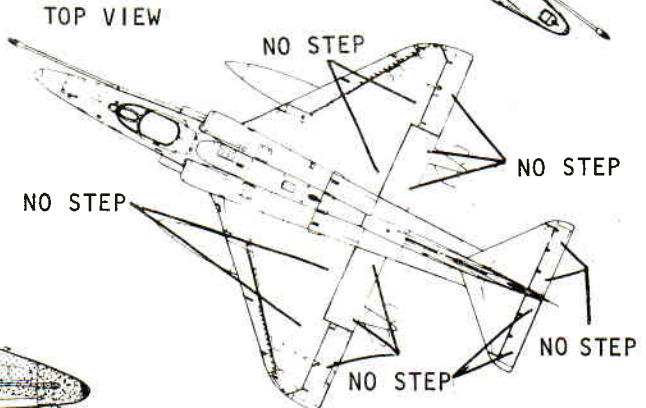

STANDARD DATA PLACEMENT

LOWER PORTION IS GRAY FS36622