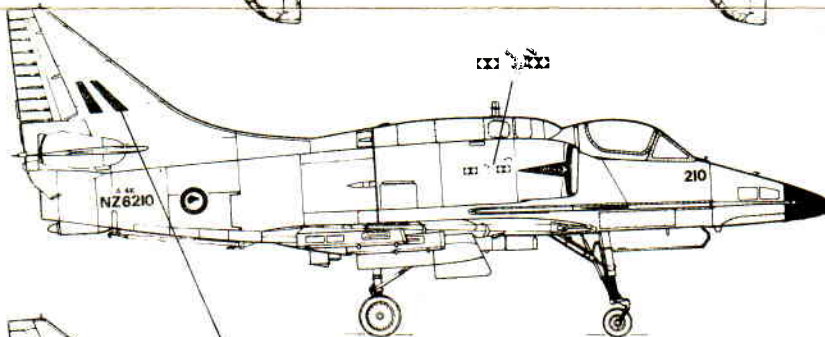

SINGAPORE  
A-4S 79/679

BLACK AND YELLOW TAIL DECAL  
BLACK

A CONVERSION KIT FOR THE A-4C (SAME AS A-4S) IS AVAILABLE FROM IPMS USA

SINGAPORE  
TA-4S 51/651

BLACK

FOR SINGAPORE, THE EARLY NATIONAL INSIGNIAS (RED AND WHITE ROUNDELS) ARE GIVEN, IF WANTED

NEW ZEALAND NATIONAL INSIGNIA ON UPPER PORT AND LOWER STARBOARD WINGS (FACING FOWARD, FEET POINT IN)

NEW ZEALAND  
A-4K 210/NZ6210  
75th SQUADRON, 1975

ALTERNATE NUMBERS FOR THIS AIRCRAFT  
A-4K 202/NZ6202  
A-4K 203/NZ6203  
A-4K 205/NZ6205