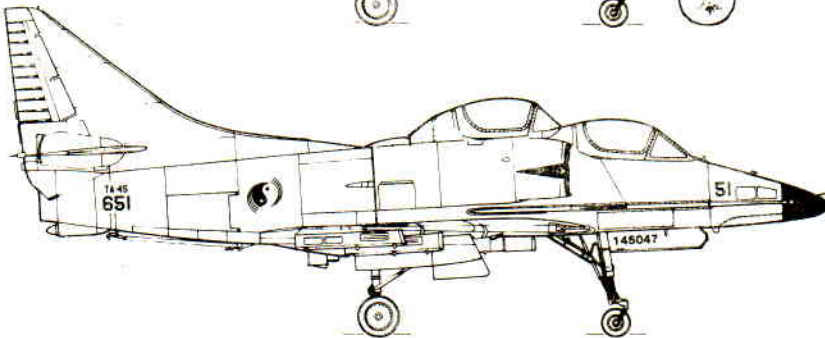

SINGAPORE  
A-4S 79/679

BLACK AND YELLOW TAIL DECAL  
BLACK

A CONVERSION KIT FOR THE A-4C (SAME AS A-4S) IS AVAILABLE FROM IPMS USA

SINGAPORE  
TA-4S 51/651

BLACK

FOR SINGAPORE, THE EARLY NATIONAL INSIGNIAS (RED AND WHITE ROUNDELS) ARE GIVEN, IF WANTED

NEW ZEALAND NATIONAL INSIGNIA ON UPPER PORT AND LOWER STARBOARD WINGS (FACING FOWARD, FEET POINT IN)

NEW ZEALAND  
A-4K 210/NZ6210  
75th SQUADRON, 1975

ALTERNATE NUMBERS FOR THIS AIRCRAFT  
A-4K 202/NZ6202  
A-4K 203/NZ6203  
A-4K 205/NZ6205