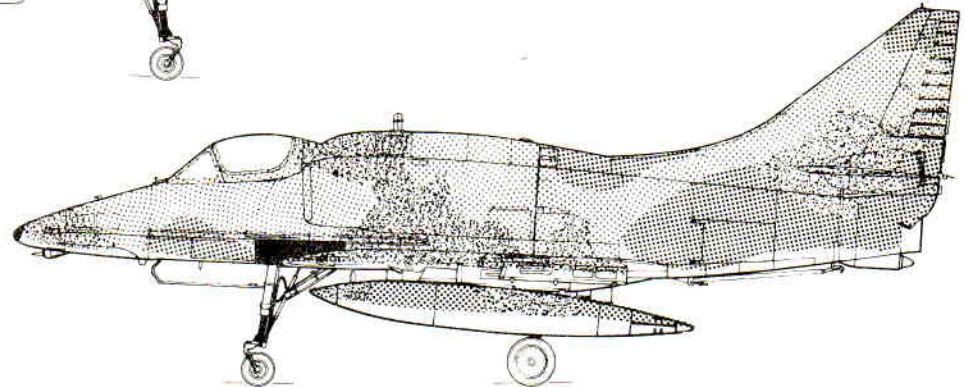

STANDARD DATA PLACEMENT

LOWER PORTION IS GRAY FS36622