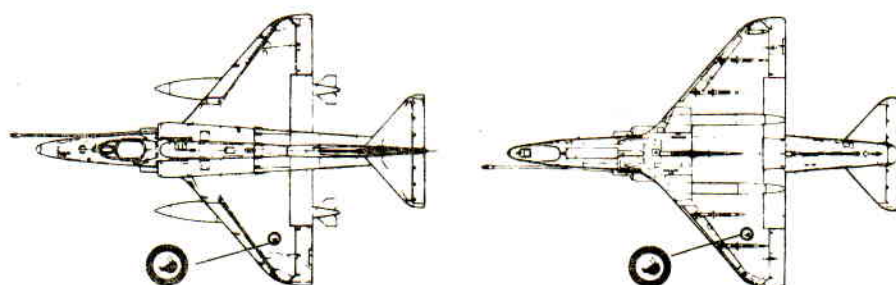

NEW ZEALAND NATIONAL INSIGNIA ON UPPER PORT AND LOWER STARBOARD WINGS (FACING FOWARD, FEET POINT IN)

NEW ZEALAND  
A-4K 210/NZ6210  
75th SQUADRON, 1975

ALTERNATE NUMBERS FOR THIS AIRCRAFT  
A-4K 202/NZ6202  
A-4K 203/NZ6203  
A-4K 205/NZ6205

BLACK

RED FOWARD

NEW ZEALAND  
TA-4K 251/NZ6251  
75th SQUADRON, 1976  
NO SQUADRON BADGE

ALTERNATE NUMBERS FOR THIS AIRCRAFT  
TA-4K 253/NZ6253

BLACK

SINGAPORE NATIONAL INSIGNIAS ON BOTH UPPER WINGS

72-437

STANDARD DATA PLACEMENT

LOWER PORTION IS GRAY FS36622

STANDARD PAINT SCHEME FOR ALL AIRCRAFT

	
DK. GREEN FS34102	TAN FS30219
	
MED. GREEN FS34079	GRAY FS36622