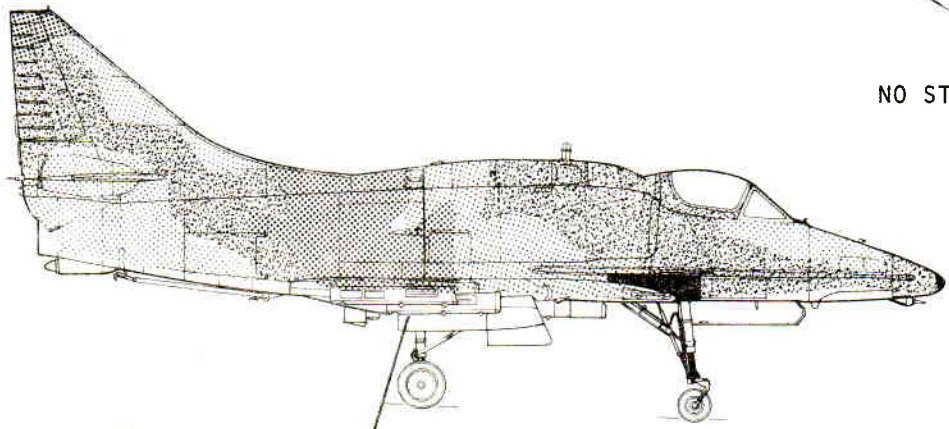

STANDARD DATA PLACEMENT

LOWER PORTION IS GRAY FS36622