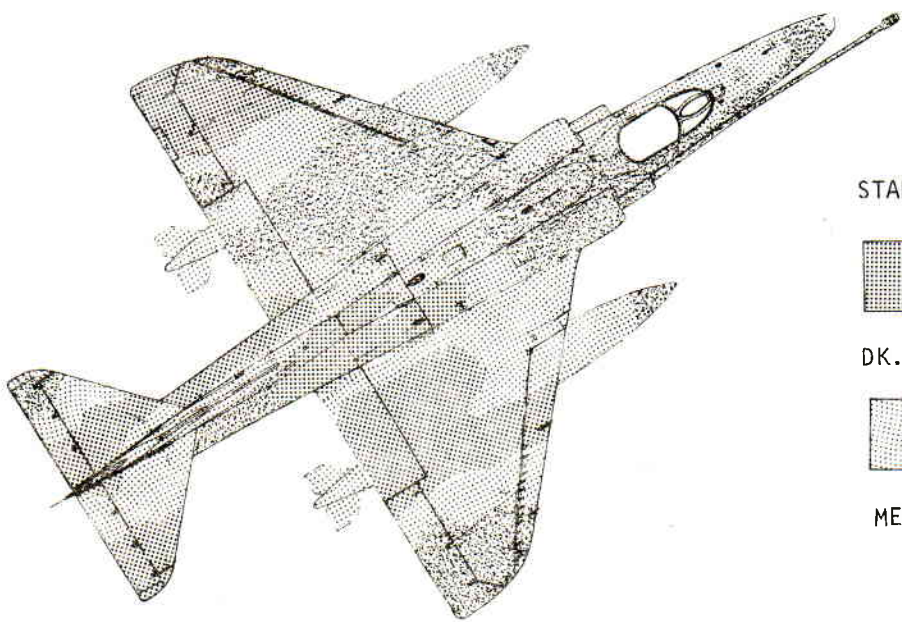

NEW ZEALAND NATIONAL INSIGNIA ON UPPER PORT AND LOWER STARBOARD WINGS (FACING FOWARD, FEET POINT IN)

NEW ZEALAND  
A-4K 210/NZ6210  
75th SQUADRON, 1975

ALTERNATE NUMBERS FOR THIS AIRCRAFT  
A-4K 202/NZ6202  
A-4K 203/NZ6203  
A-4K 205/NZ6205

BLACK

RED FOWARD

NEW ZEALAND  
TA-4K 251/NZ6251  
75th SQUADRON, 1976  
NO SQUADRON BADGE

ALTERNATE NUMBERS FOR THIS AIRCRAFT  
TA-4K 253/NZ6253

BLACK

SINGAPORE NATIONAL INSIGNIAS ON BOTH UPPER WINGS

72-437

STANDARD DATA PLACEMENT

LOWER PORTION IS GRAY FS36622

STANDARD PAINT SCHEME FOR ALL AIRCRAFT

	
DK. GREEN FS34102	TAN FS30219
	
MED. GREEN FS34079	GRAY FS36622