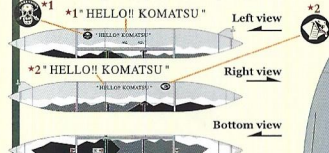

600 Gal. drop tank(Inboard Pylon)