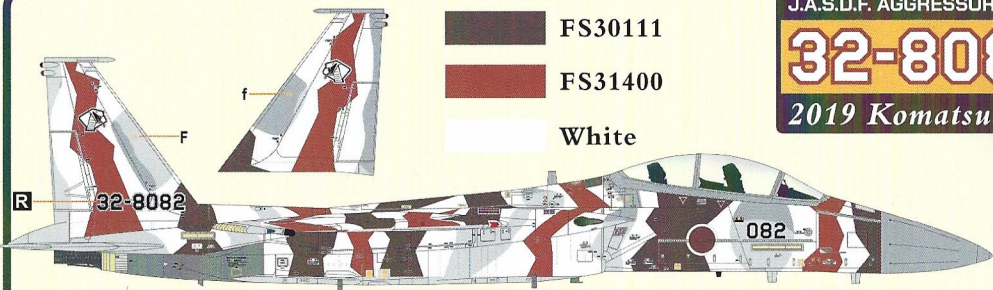

J.A.S.D.F. AGGRESSOR F-15DJ
32-8082
2019 Komatsu A.B.

FS30111
FS31400
White