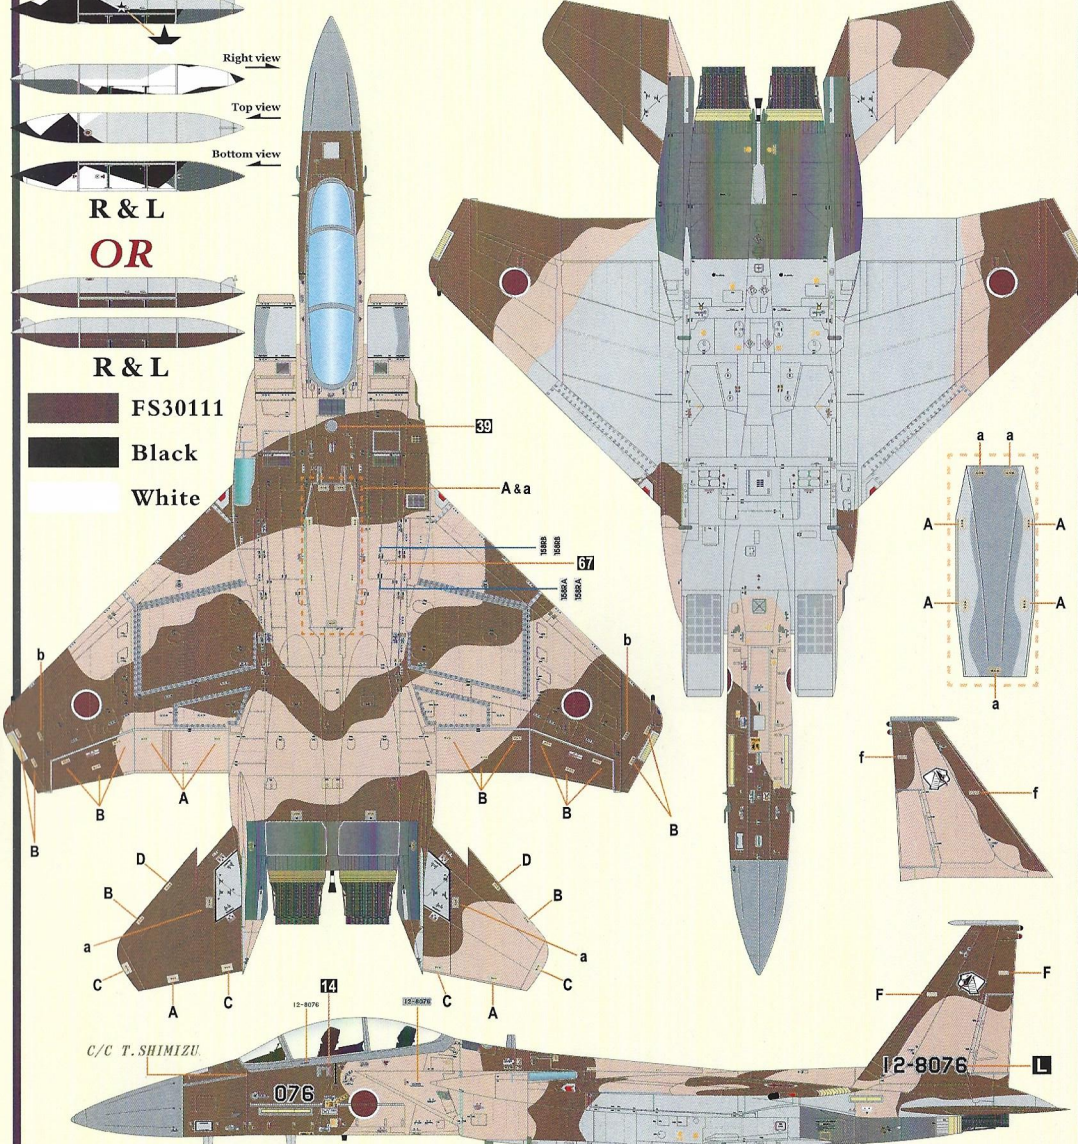

R & L

600 Gal. drop tank (Inboard Pylon)

R & L

OR

R & L

FS30111

Black

White