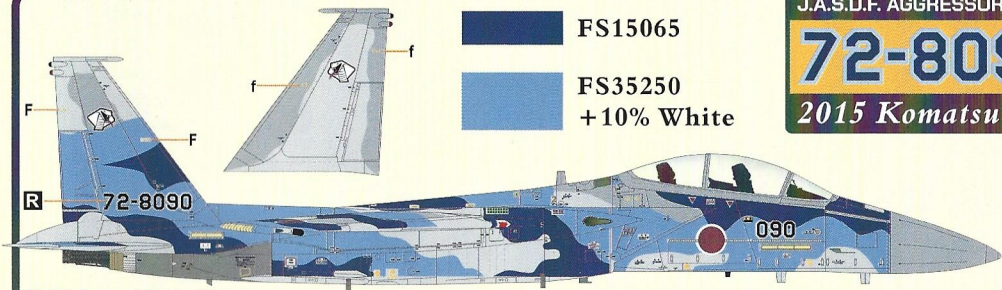

J.A.S.D.F. AGGRESSOR F-15DJ
32-8082
 2019 Komatsu A.B.

FS30111
 FS31400
 White

600 Gal. drop tank(Inboard Pylon)

R & L

FS36118
 Black
 White

J.A.S.D.F. AGGRESSOR F-15DJ
72-8090
 2015 Komatsu A.B.

FS15065
 FS35250
 +10% White