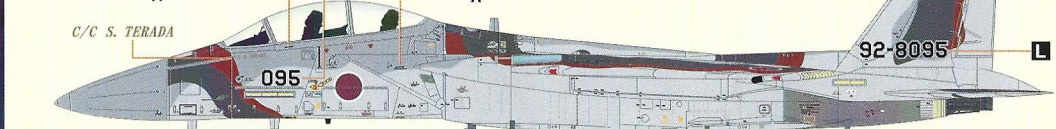

FS31310

FS36081

600 Gal. drop tank(Inboard Pylon)

R & L

DOUBLE XCELLENT MODEL DXM DECALS

© DXM HOBBY STUDIO 2023

J.A.S.D.F. AGGRESSOR F-15DJ

92-8094