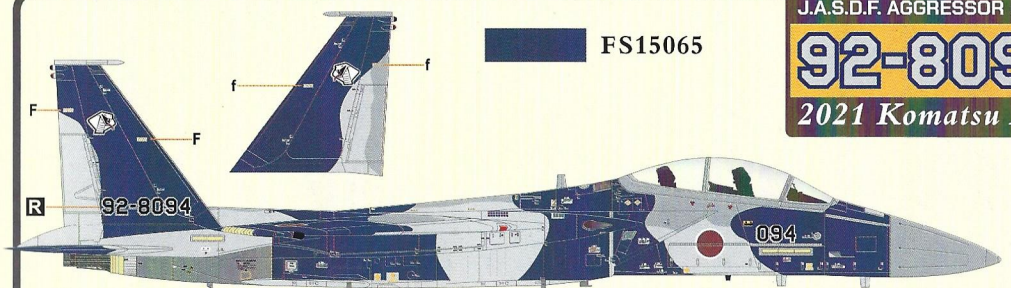

600 Gal. drop tank(Inboard Pylon)