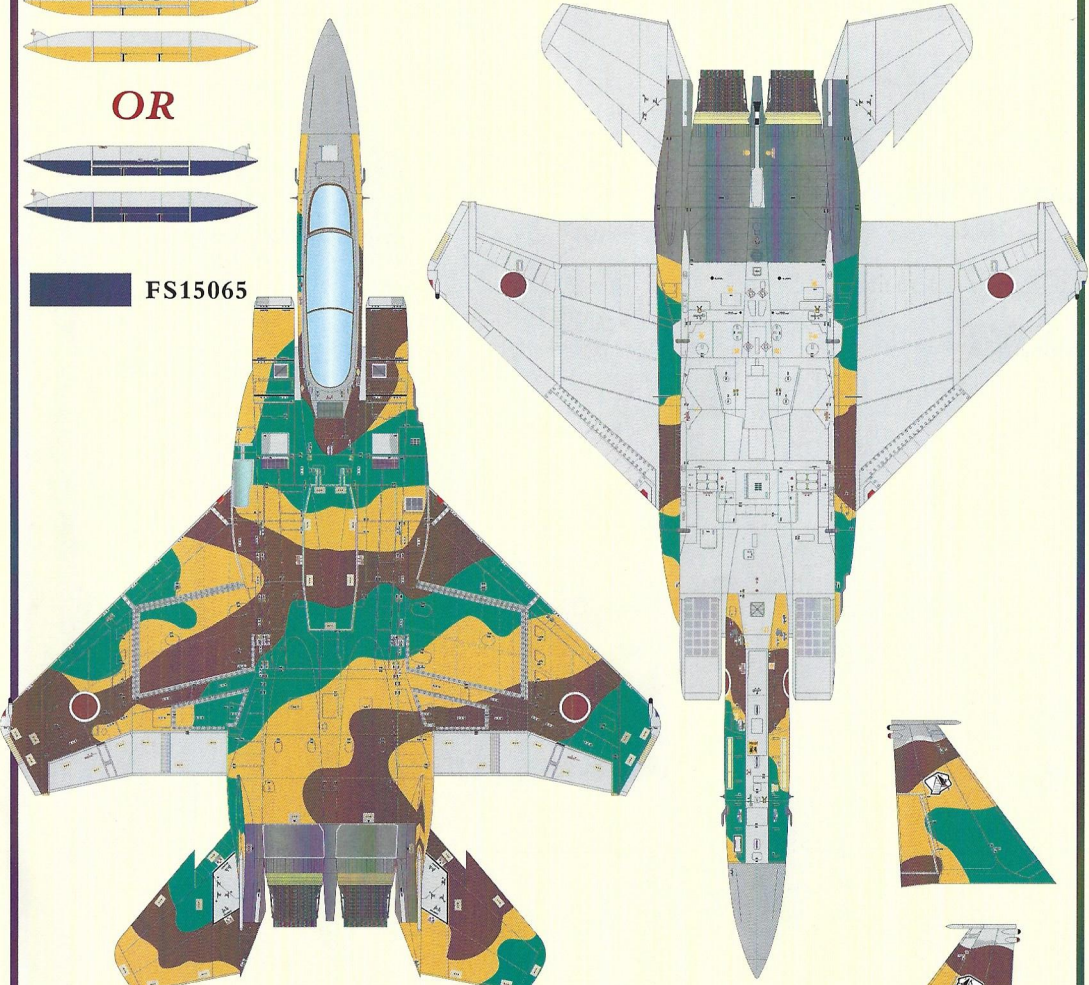

1:48

© DXM HOBBY STUDIO 2023

J.A.S.D.F. AGGRESSOR F-15J

92-8912

2006 Nyutabaru A.B.

- FS30111
- FS34151
- FS33613

DO NOT USE [X]

600 Gal. drop tank(Centerline)

OR

DO NOT USE [X]

C/C S.HARAMOTO

J.A.S.D.F. AGGRESSOR F-15J

92-8912

2004 Nyutabaru A.B.

- FS30111
- FS33655
- FS34227
- +20% Green

Please follow 92-8912 2006 to apply decals.

600 Gal. drop tank(Centerline)

OR

FS15065

N/A

J.A.S.D.F. AGGRESSOR F-15DJ

72-8090

2021 Komatsu A.B.

FS34090