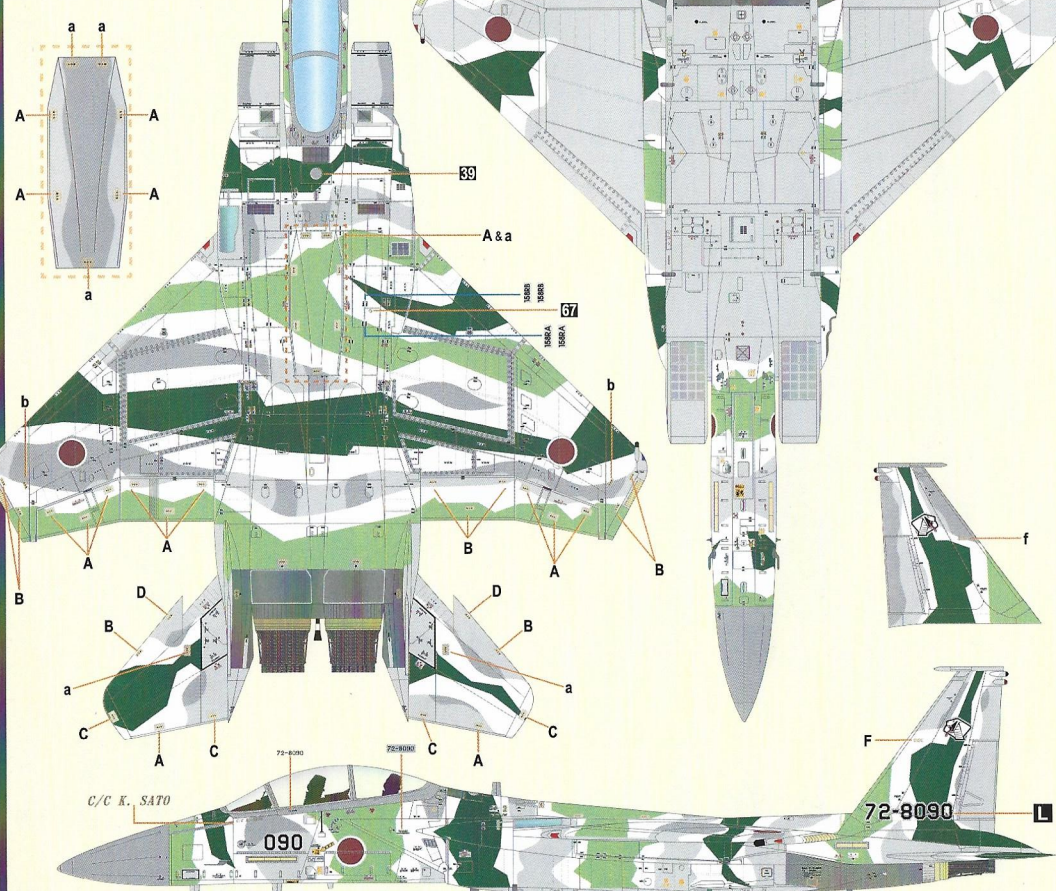

J.A.S.D.F. AGGRESSOR F-15DJ

72-8090

2021 Komatsu A.B.

FS34090

FS34540

White

J.A.S.D.F. AGGRESSOR F-15DJ

12-8076

2020 Komatsu A.B.

FS30215

FS21670

600 Gal. drop tank (Inboard Pylon)

R & L

600 Gal. drop tank (Inboard Pylon)

R & L

OR

R & L

FS30111

Black

White