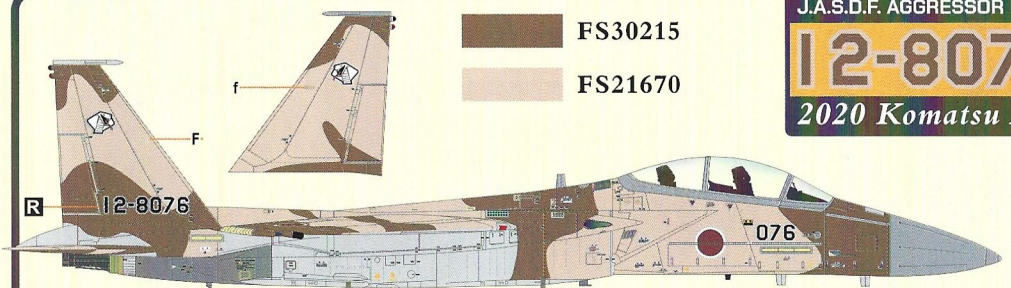

J.A.S.D.F. AGGRESSOR F-15DJ

72-8090

2021 Komatsu A.B.

FS34090

FS34540

White

J.A.S.D.F. AGGRESSOR F-15DJ

12-8076

2020 Komatsu A.B.

FS30215

FS21670

600 Gal. drop tank (Inboard Pylon)

R & L

600 Gal. drop tank (Inboard Pylon)

R & L

OR

R & L

FS30111

Black

White