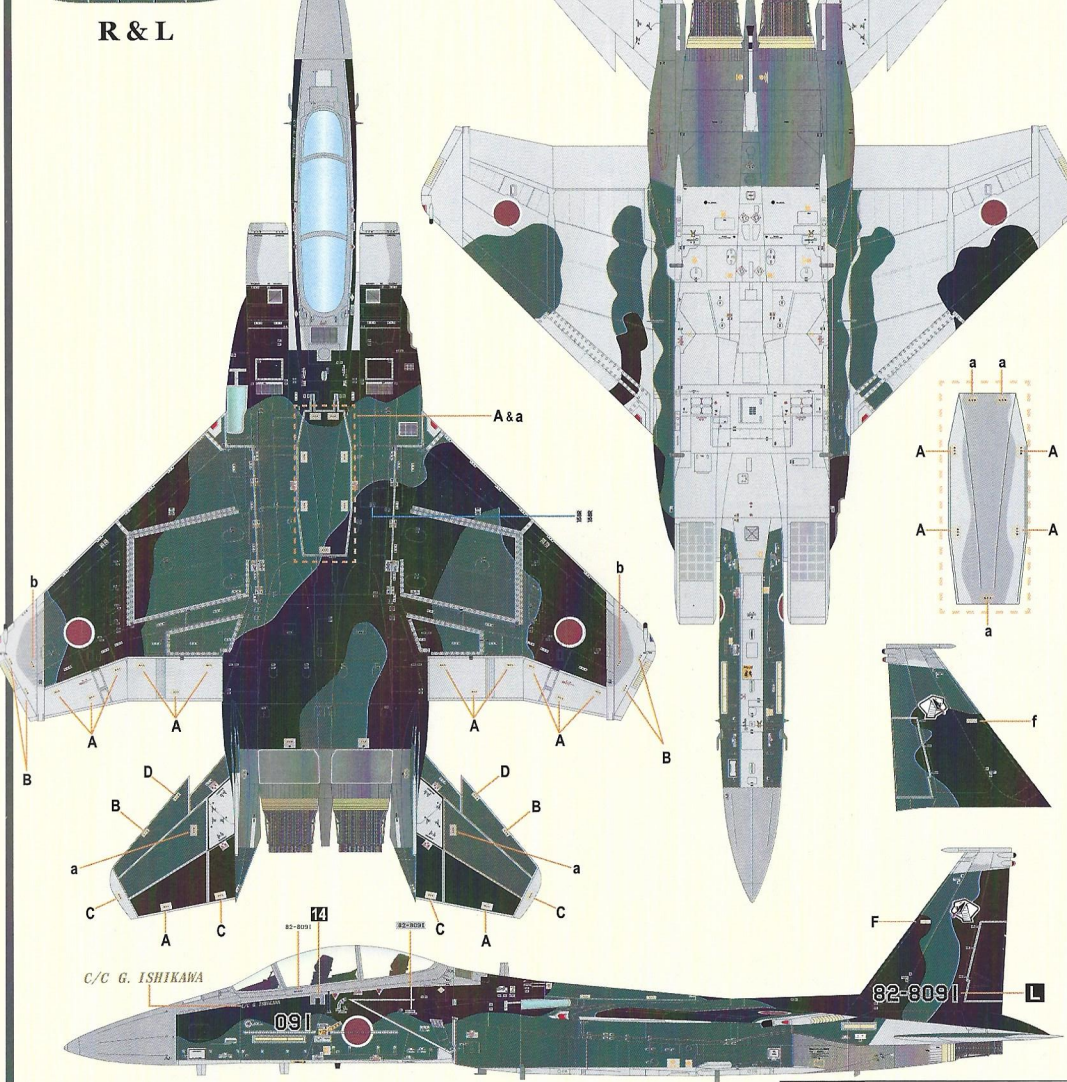

DOUBLE EXCELLENT MODEL DXM DECALS

© DXM HOBBY STUDIO 2023