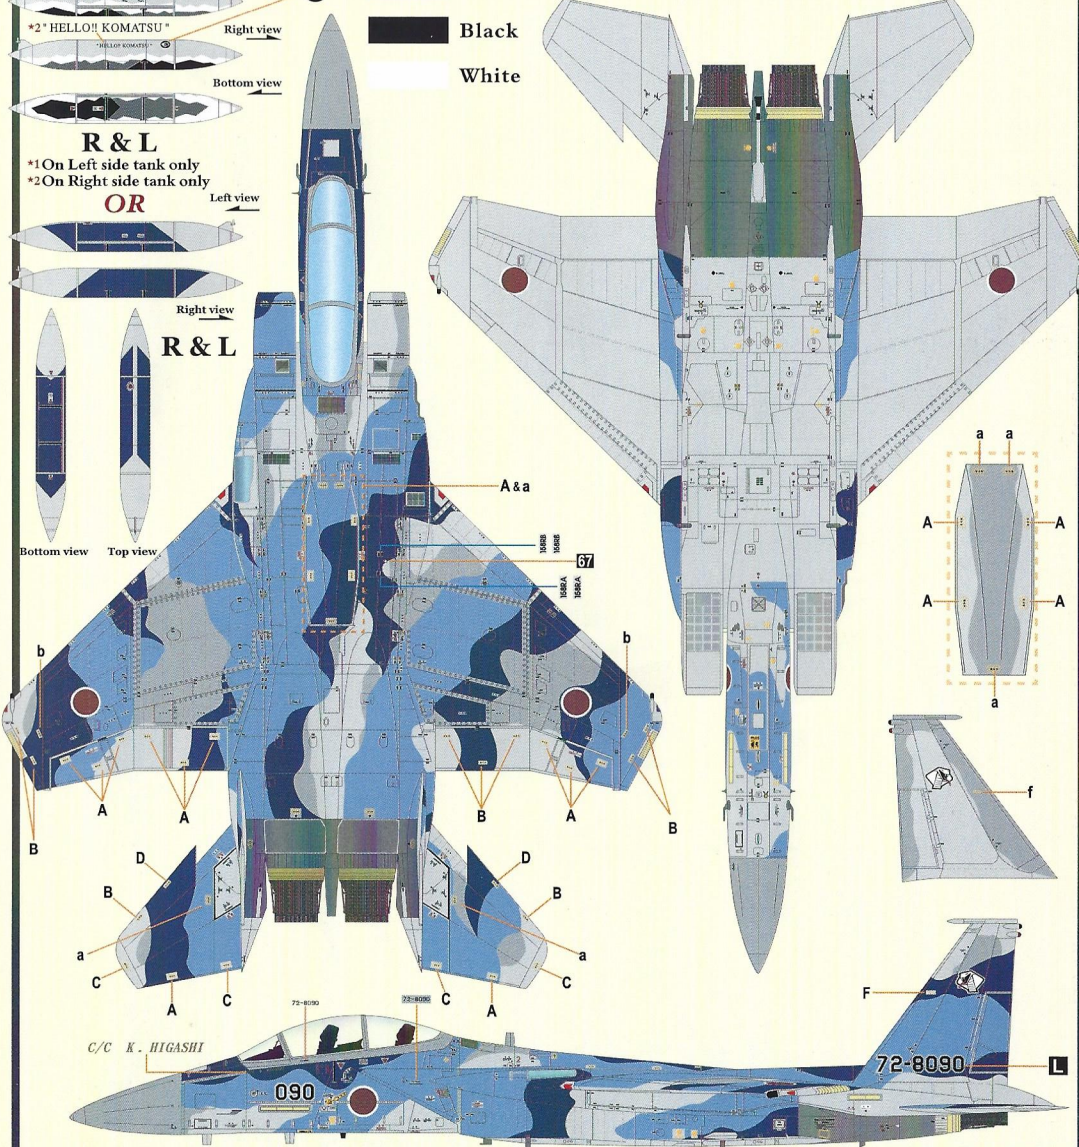

600 Gal. drop tank(Inboard Pylon)

R & L

*1 On Left side tank only
*2 On Right side tank only

OR

FS36118
Black
White