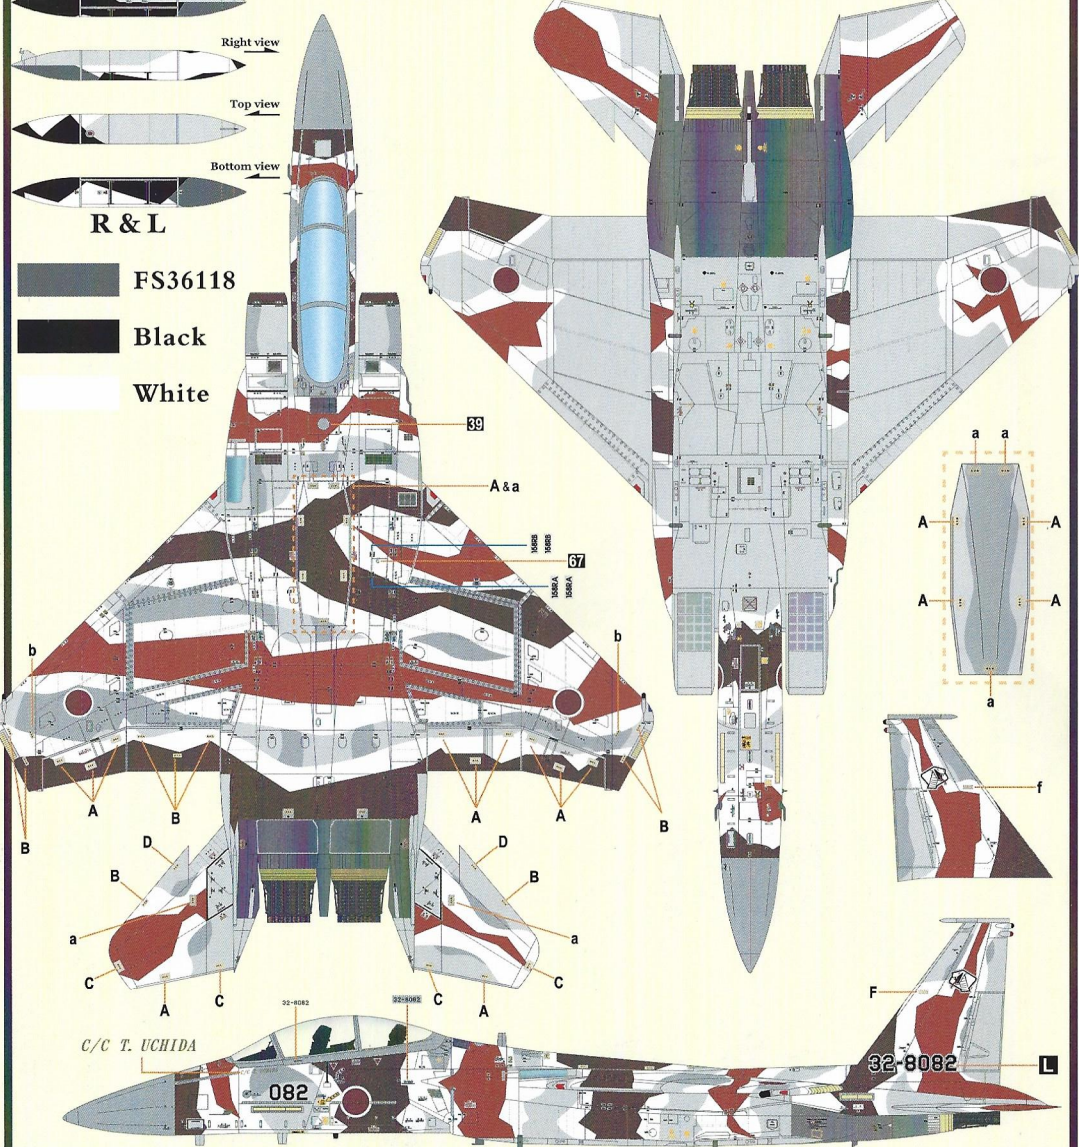

J.A.S.D.F. AGGRESSOR F-15DJ
32-8082
 2019 Komatsu A.B.

FS30111
 FS31400
 White

600 Gal. drop tank(Inboard Pylon)

R & L

FS36118
 Black
 White

J.A.S.D.F. AGGRESSOR F-15DJ
72-8090
 2015 Komatsu A.B.

FS15065
 FS35250
 +10% White