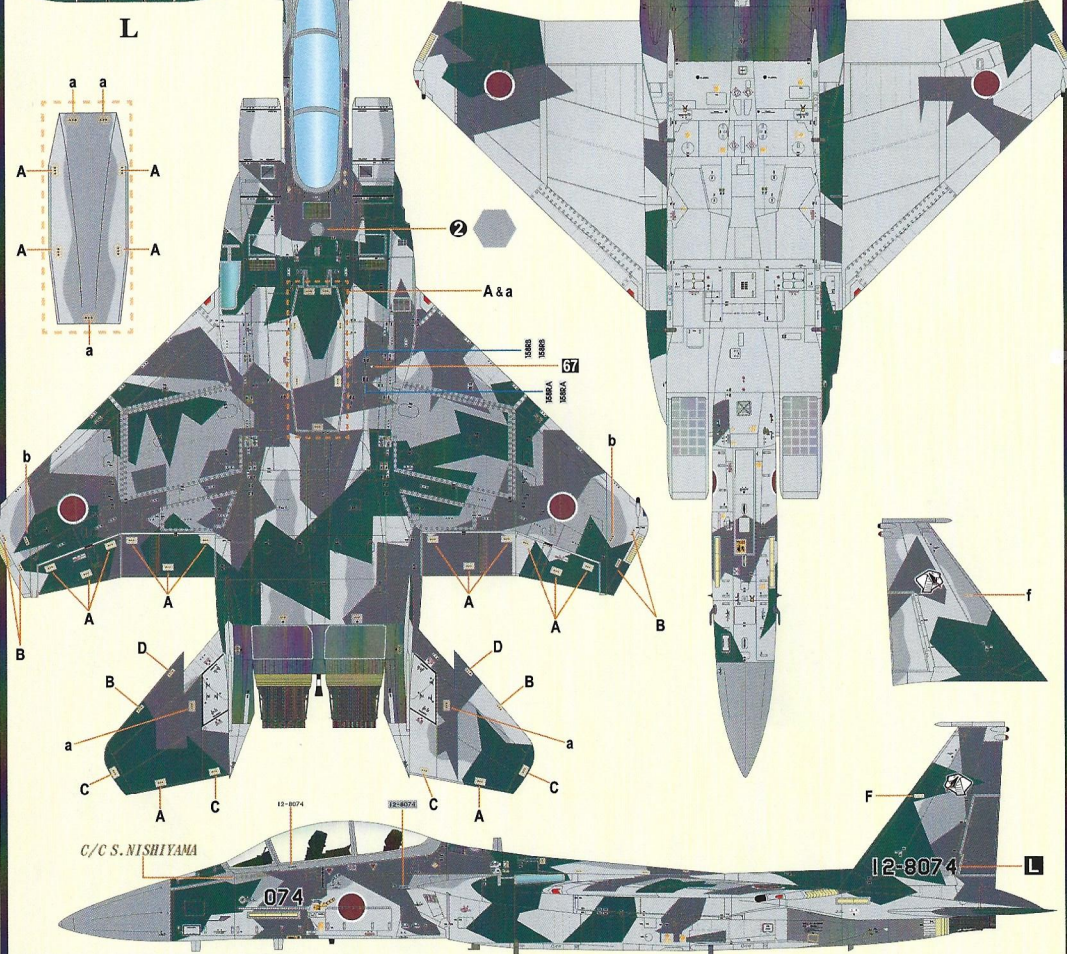

DOUBLE EXCELLENT MODEL DXM DECALS

© DXM HOBBY STUDIO 2023

J.A.S.D.F. AGGRESSOR F-15DJ

82-8091

2011 Nyutabaru A.B.

FS34108

Black