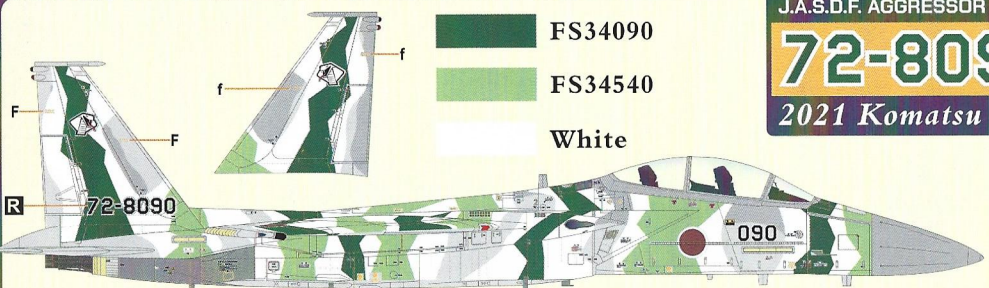

FS34540

White

J.A.S.D.F. AGGRESSOR F-15DJ

12-8076

2020 Komatsu A.B.

FS30215

FS21670

600 Gal. drop tank (Inboard Pylon)