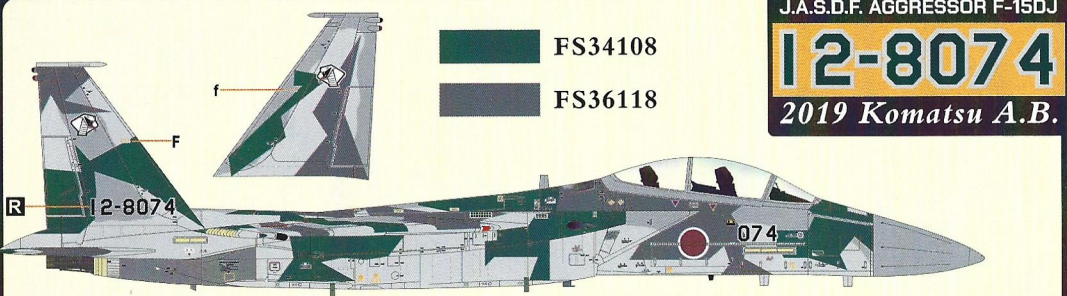

J.A.S.D.F. AGGRESSOR F-15DJ

12-8074

2019 Komatsu A.B.

FS34108

FS36118

600 Gal. drop tank(Inboard Pylon)