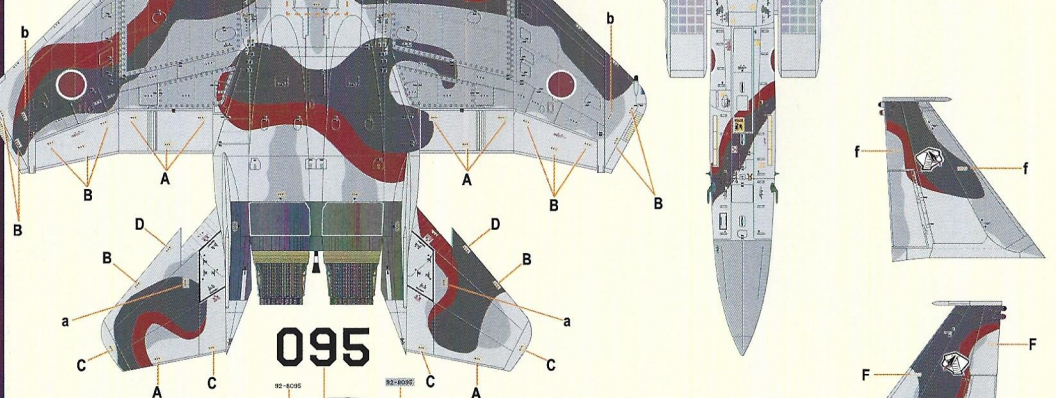

FS31310

FS36081

600 Gal. drop tank(Inboard Pylon)

R & L

DOUBLE XCELLENT MODEL DXM DECALS

© DXM HOBBY STUDIO 2023

J.A.S.D.F. AGGRESSOR F-15DJ

92-8094