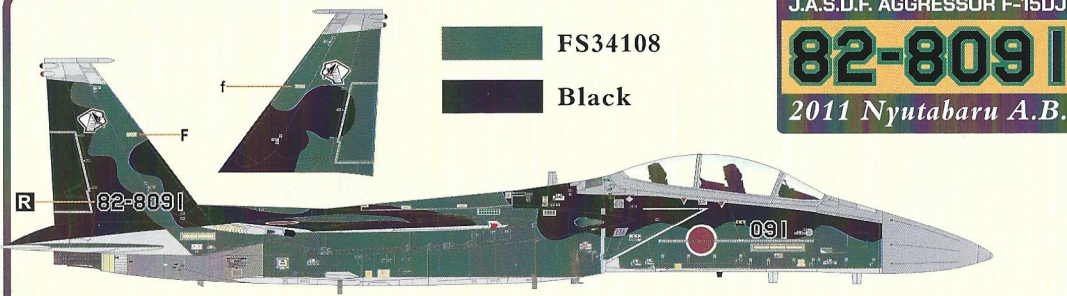

600 Gal. drop tank(Inboard Pylon)