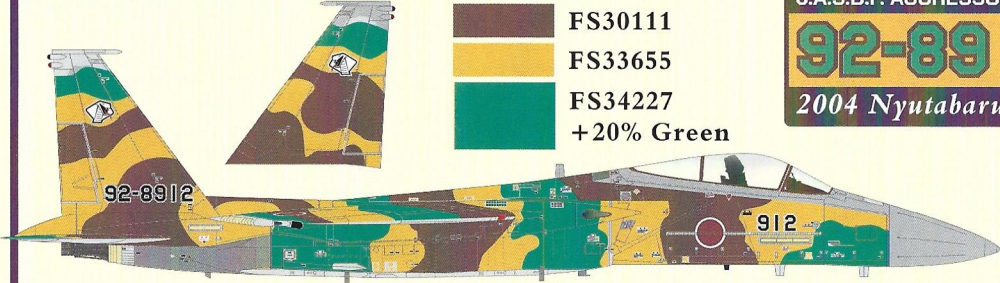

OR

DO NOT USE [X]

C/C S.HARAMOTO

J.A.S.D.F. AGGRESSOR F-15J

92-8912

2004 Nyutabaru A.B.

- FS30111
- FS33655
- FS34227
- +20% Green

Please follow 92-8912 2006 to apply decals.