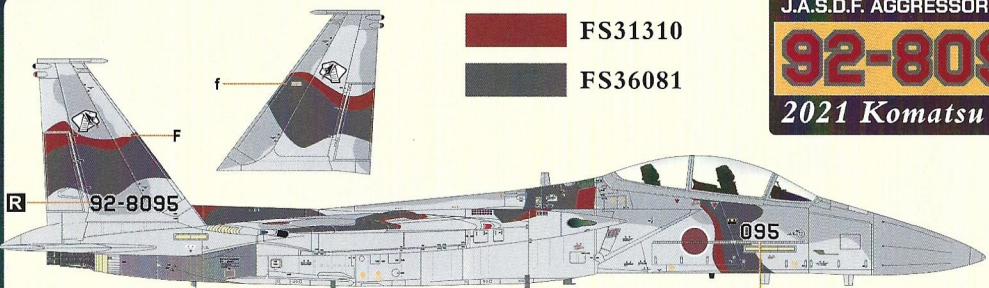

J.A.S.D.F. AGGRESSOR F-15DJ

92-8095

2021 Komatsu A.B.

FS31310

FS36081

600 Gal. drop tank(Inboard Pylon)

R & L