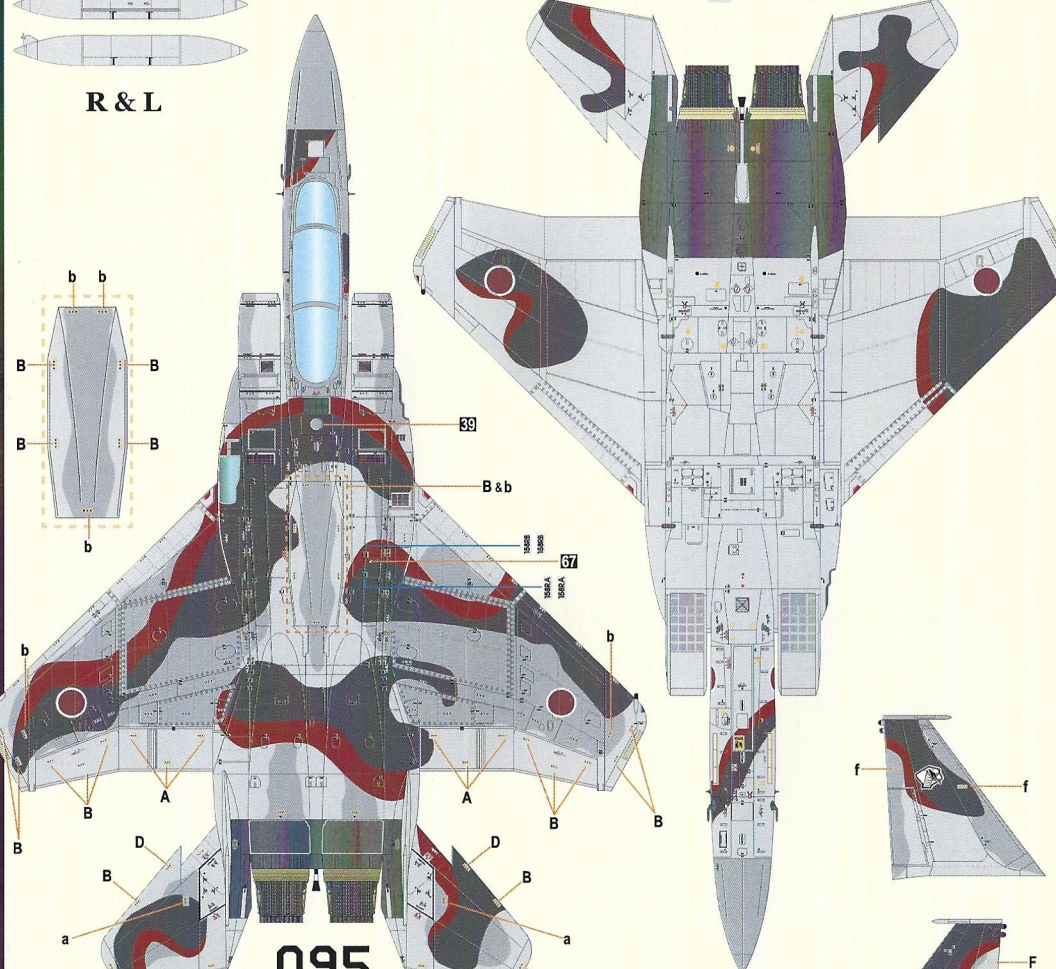

DOUBLE XCELLENT MODEL DXM DECALS

© DXM HOBBY STUDIO 2023

J.A.S.D.F. AGGRESSOR F-15DJ

92-8094

2021 Komatsu A.B.

FS15065