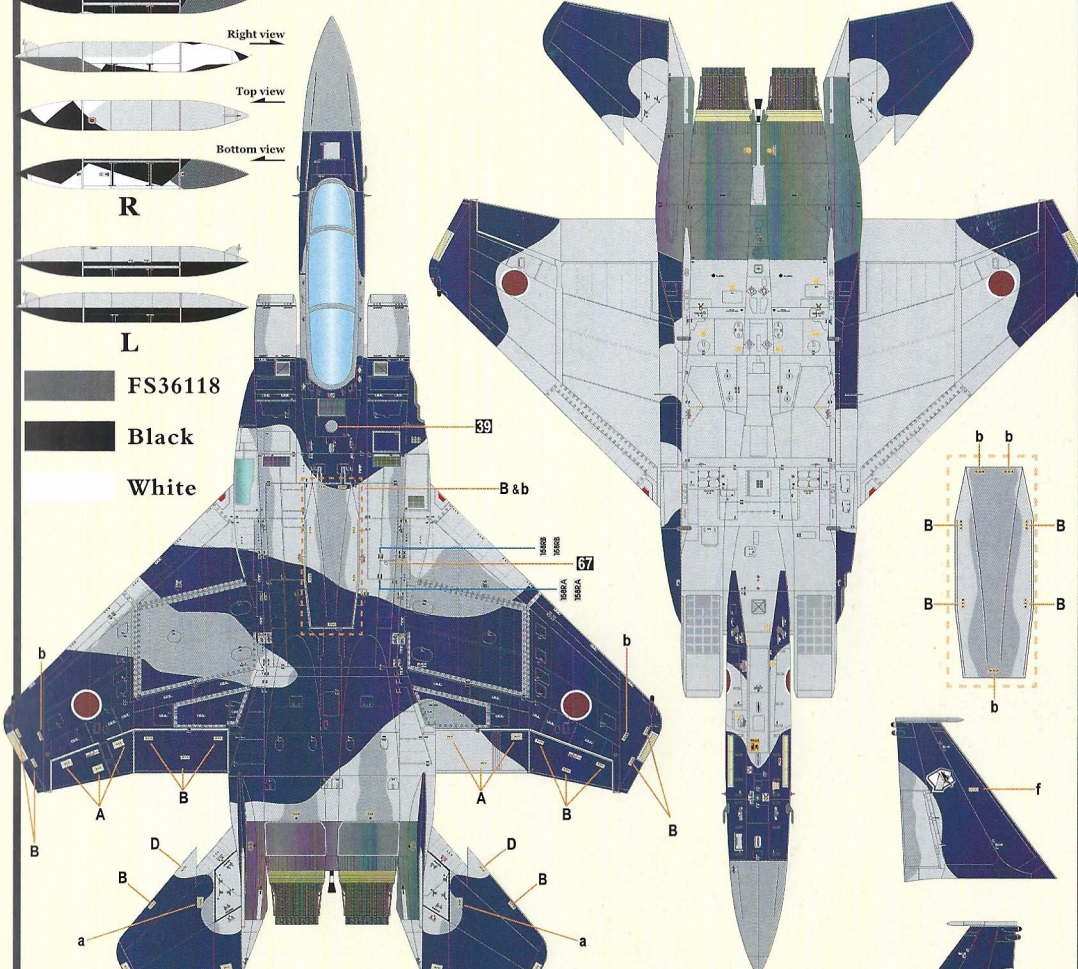

DOUBLE XCELLENT MODEL DXM DECALS

© DXM HOBBY STUDIO 2023