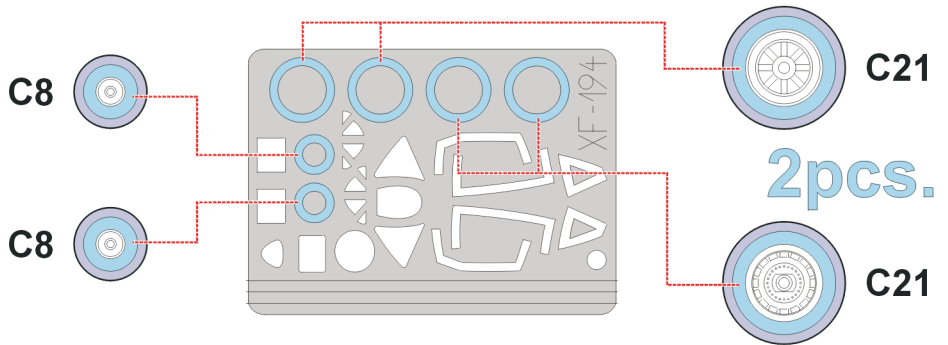

eduard
Express Mask

XF 194

MiG-15

The die-cut mask for accurate canopy frame painting of the
Trumpeter 1/48 KIT

REFERENCES: Armada Publ. #10 - MiG-15
4+ Publ. - MiG-15

LIQUID MASK
MASCOL