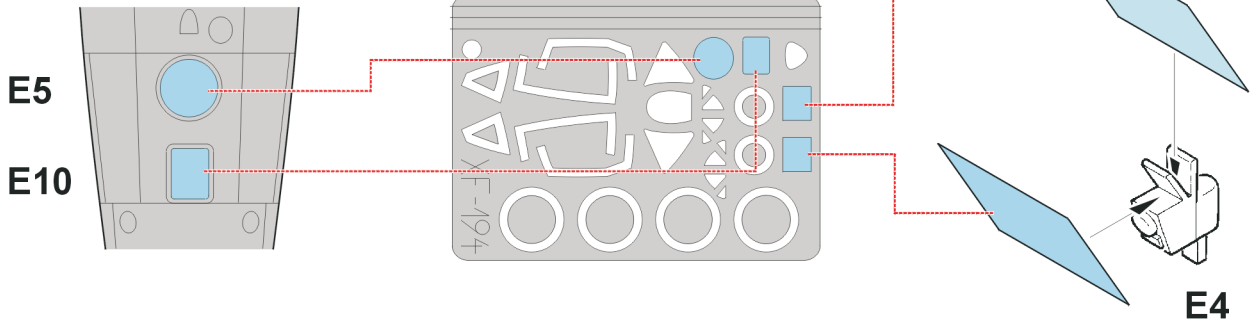

eduard
Express Mask

XF 194

MiG-15

The die-cut mask for accurate canopy frame painting of the
Trumpeter 1/48 KIT

REFERENCES: Armada Publ. #10 - MiG-15
4+ Publ. - MiG-15

LIQUID MASK
MASCOL