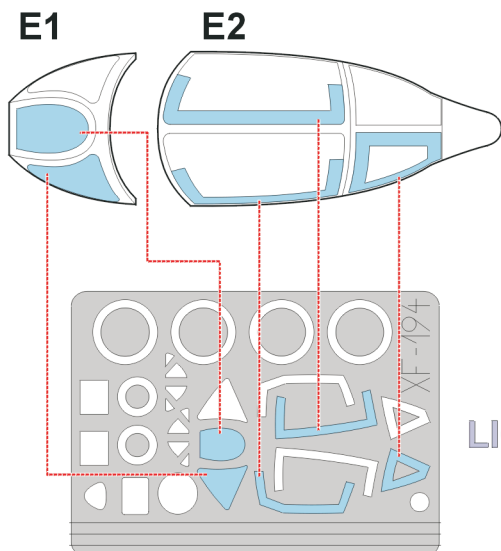

eduard
Express Mask

XF 194

MiG-15

The die-cut mask for accurate canopy frame painting of the
Trumpeter 1/48 KIT

REFERENCES: Armada Publ. #10 - MiG-15
4+ Publ. - MiG-15

LIQUID MASK
MASCOL