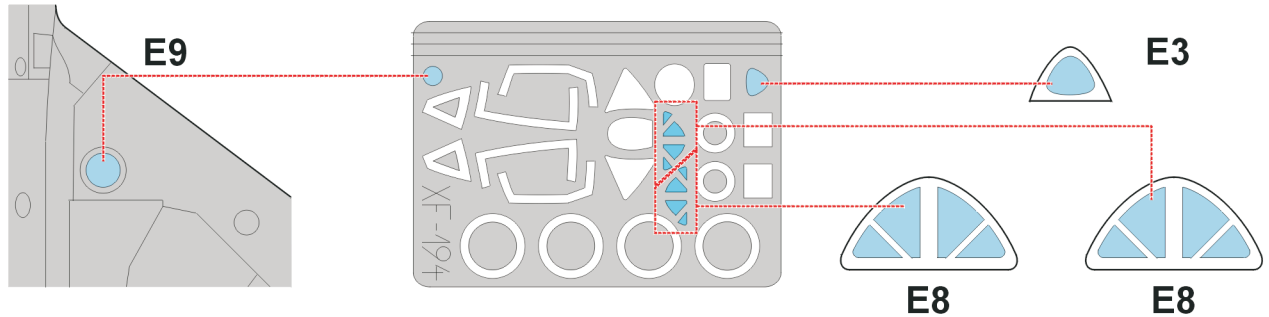

eduard
Express Mask

XF 194

MiG-15

The die-cut mask for accurate canopy frame painting of the
Trumpeter 1/48 KIT

REFERENCES: Armada Publ. #10 - MiG-15
4+ Publ. - MiG-15

LIQUID MASK
MASCOL